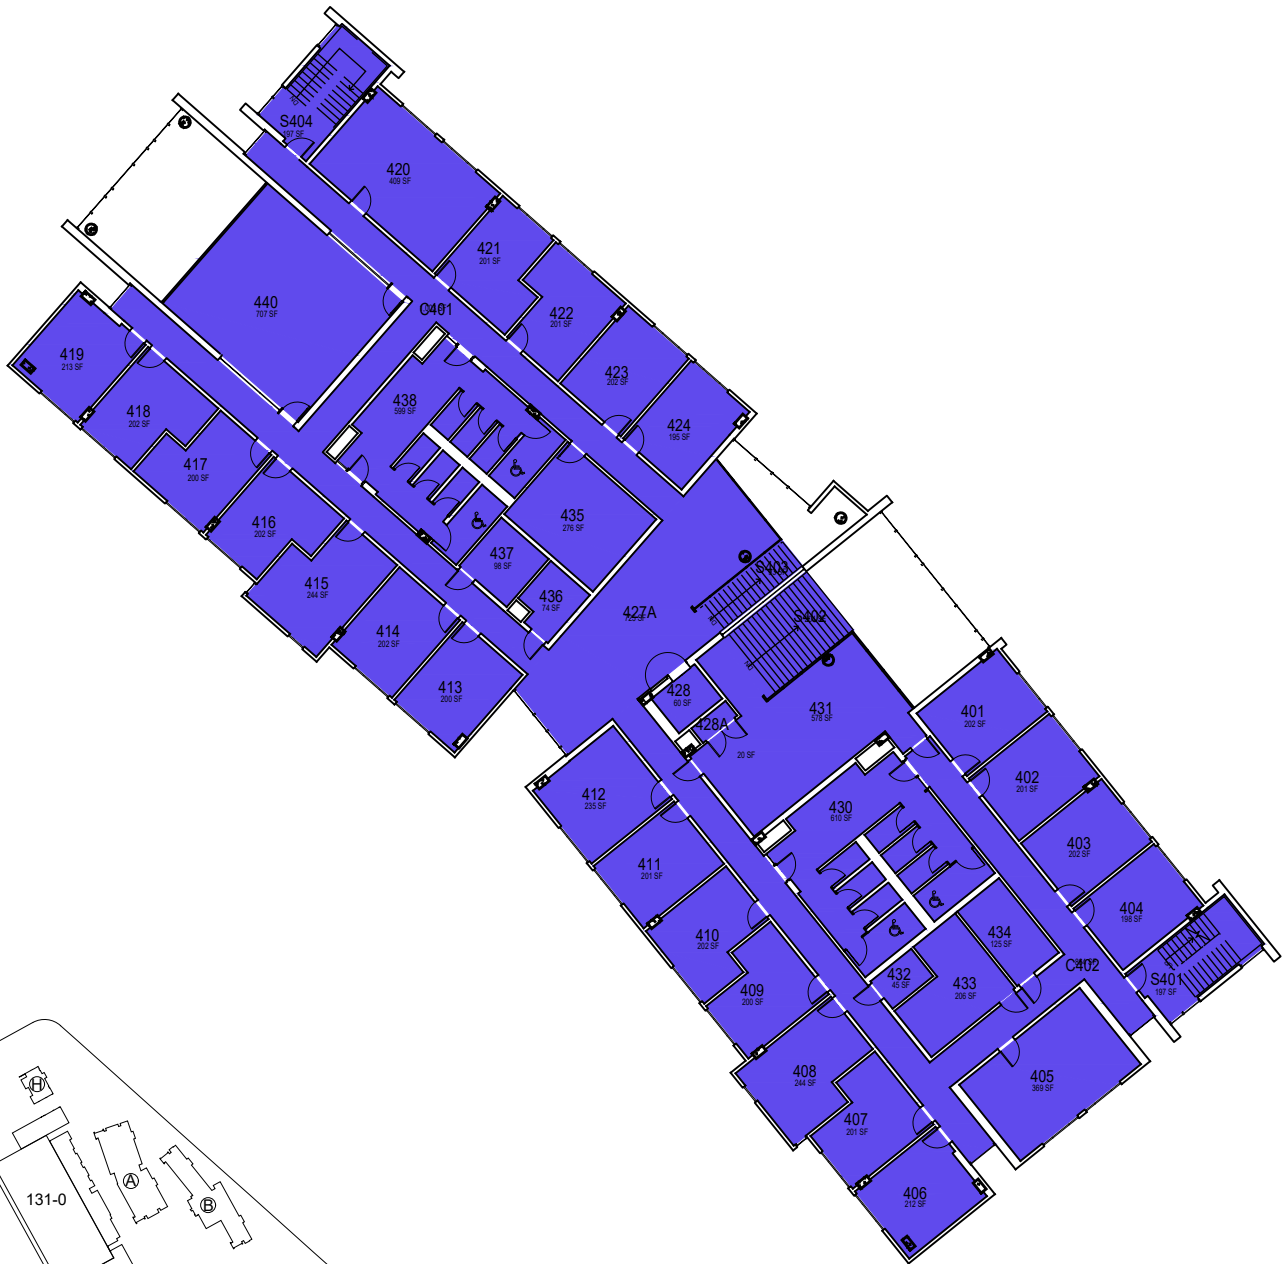

O:\Planroom\Database\building_Floor_Plans\Plan_Book\Building 172-F_tsitqawi.dwg AutoCAD PDF (High Quality Print).pc3 ANSI full bleed A (8.50 x 11.00 Inches) cpdf.ctb

VICINITY MAP

CAL POLY

tsitqawi

Floor 4
Space Data <http://afd.calpoly.edu/facilities/spacefacility/space_data.asp>

FACILITIES MANAGEMENT AND DEVELOPMENT

00000 UNASSIGN	107500 OCOB	120000 ACAD AFRS	137500 UNIV DEV
102500 CAFES	110000 CLA	120400 ITS	140000 STUD AFRS
105000 CAED	112500 CENG	121300 DIV/INCL	145000 PRESIDENT
117500 CSM	125000 AFD	150000 UNIV SUP	

College/Division

October 2020

30'_1