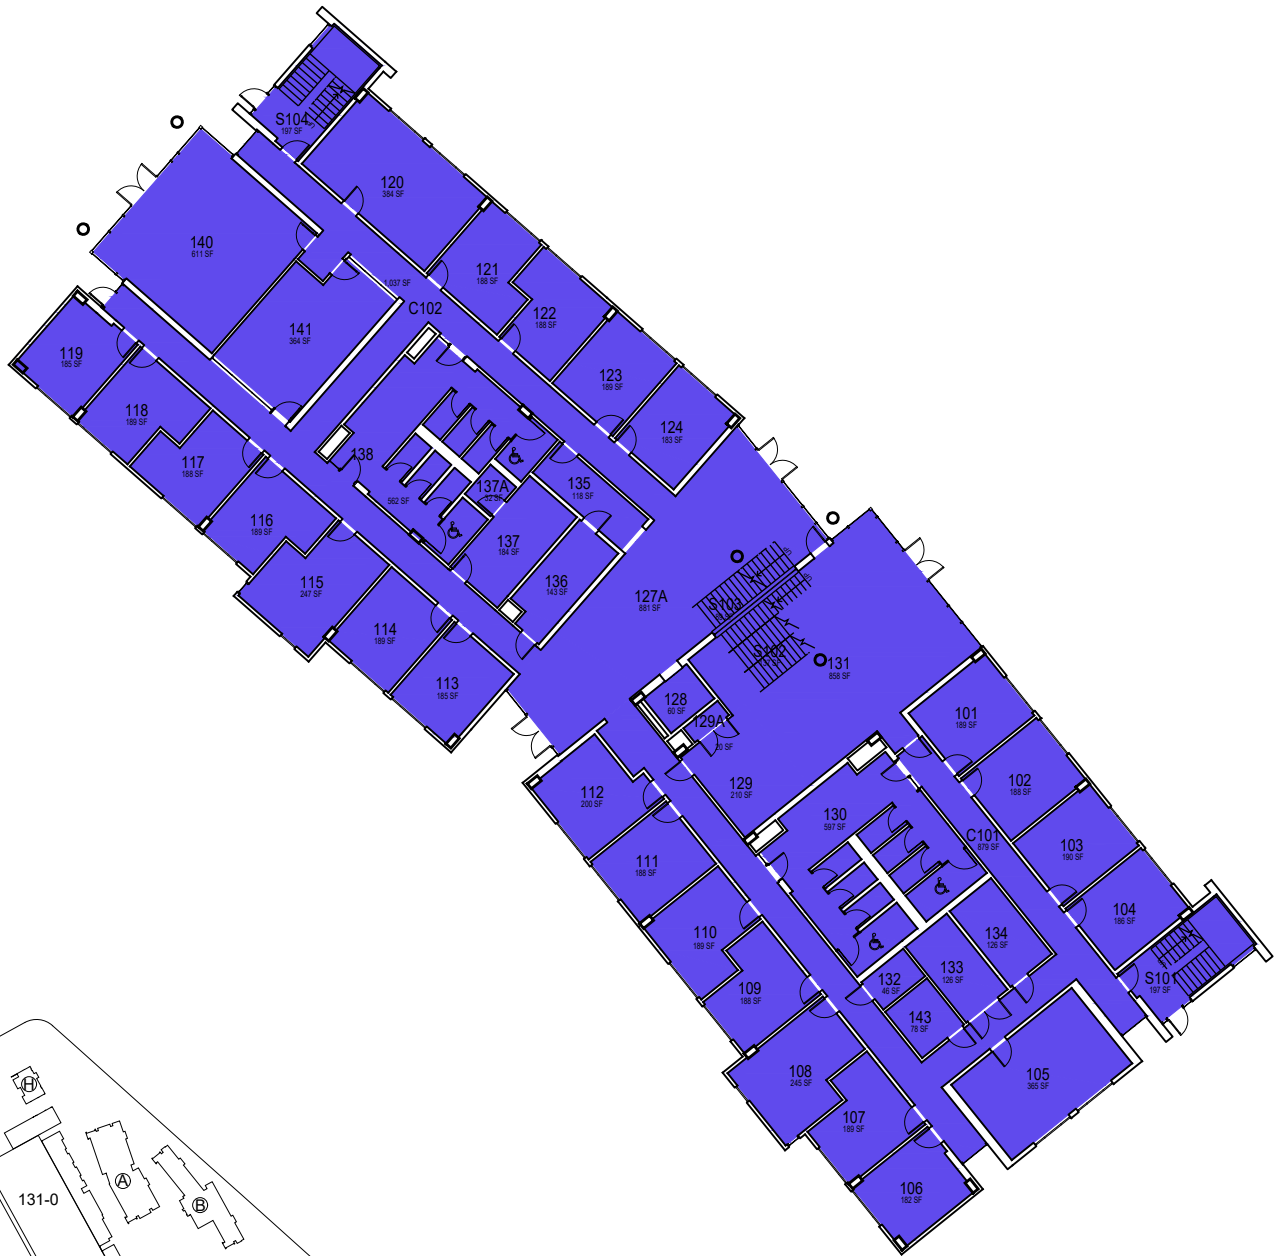

O:\Planroom\Database\building_Floor_Plans\Plan_Book\Building 172-F_tsitqawi.dwg AutoCAD PDF (High Quality Print).pc3 ANSI full bleed A (8.50 x 11.00 Inches) cpdf.ctb

VICINITY MAP

CAL POLY

tsitqawi

Floor 1
Space Data http://afd.calpoly.edu/facilities/spacefacility/space_data.asp