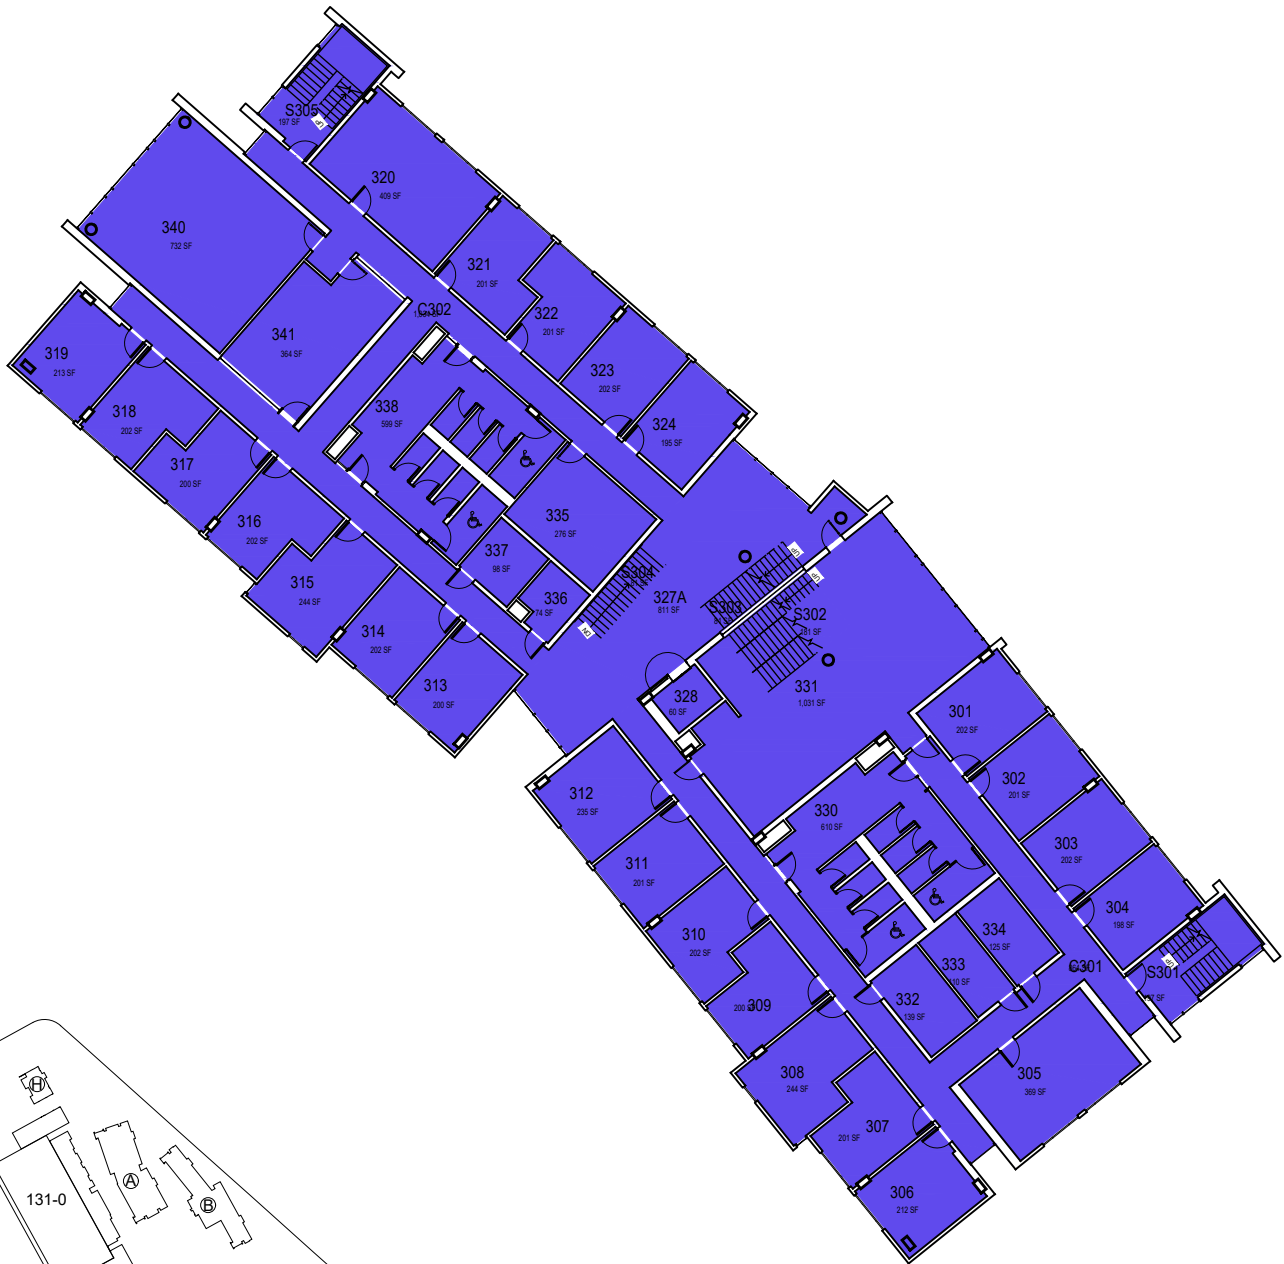

O:\Planroom\Database\building_Floor_Plans\Plan_Book\Building 172-F_tsitqawi.dwg AutoCAD PDF (High Quality Print).pc3 ANSI full bleed A (8.50 x 11.00 Inches) cpdf.ctb

VICINITY MAP

CAL POLY

tsitqawi

Floor 3
Space Data <http://afd.calpoly.edu/facilities/spacefacility/space_data.asp>

FACILITIES MANAGEMENT AND DEVELOPMENT

000000 UNASSIGN	107500 OCOB	120000 ACAD AFRS	137500 UNIV DEV
102500 CAFES	110000 CLA	120400 ITS	140000 STUD AFRS
105000 CAED	112500 CENG	121300 DIV/INCL	145000 PRESIDENT
117500 CSM	125000 AFD	150000 UNIV SUP	

College/Division

October 2020

30'_1