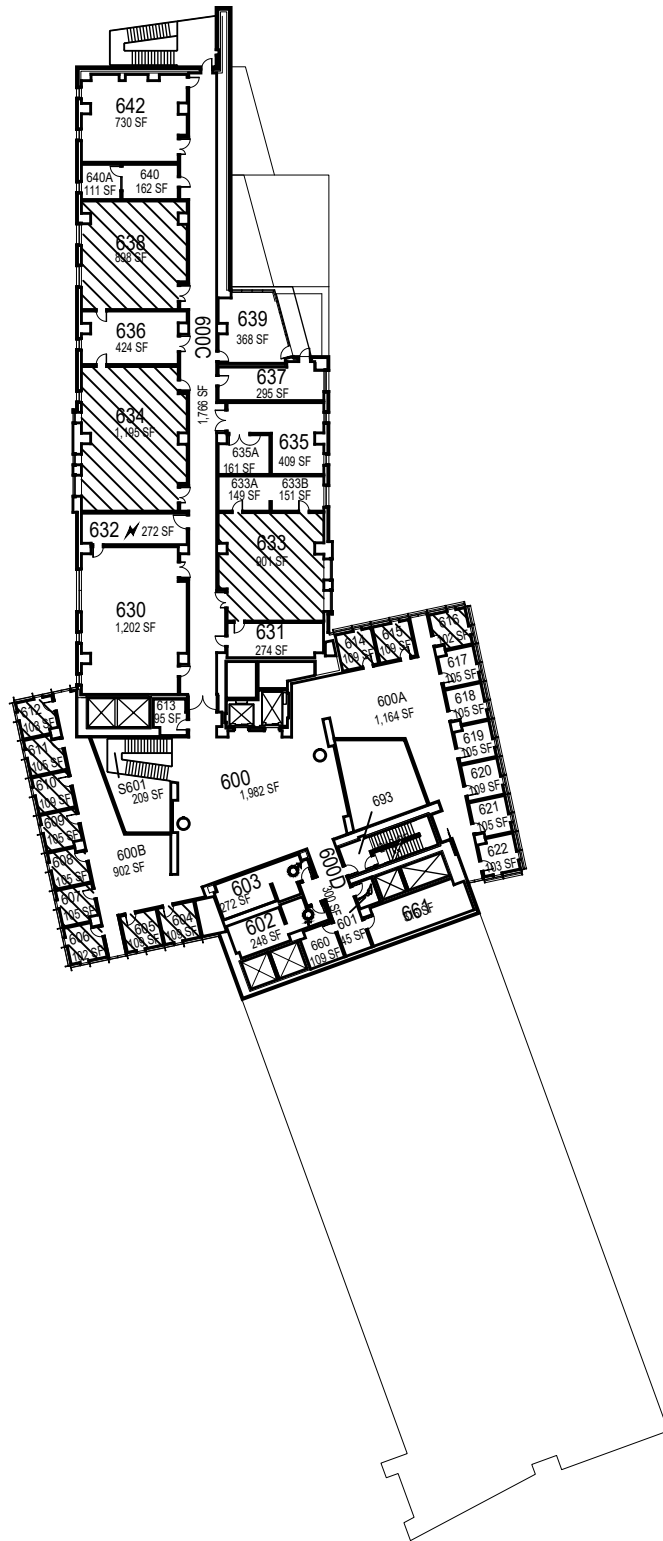

CAL POLY

Warren J. Baker Center for Science and Mathematics

Floor 6

Space Data <http://afd.calpoly.edu/facilities/spacefacility/space_data.asp>

Floor 6