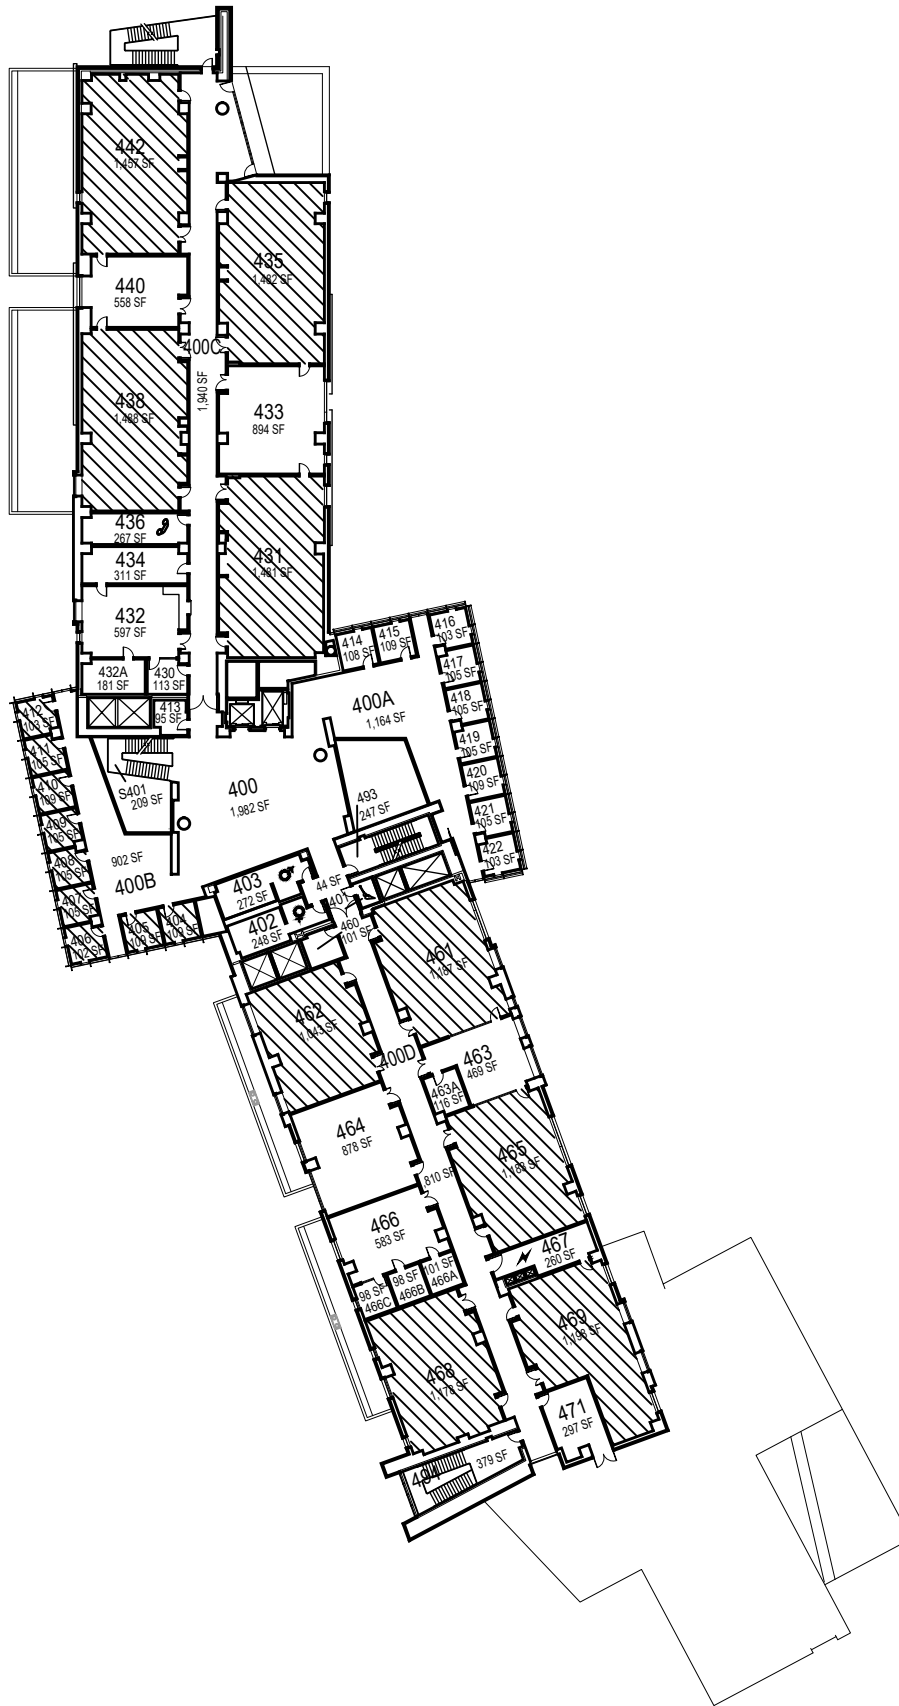

October 2020

1"=55'

**CAL POLY**

Warren J. Baker Center for  
Science and Mathematics

Floor 2  
Space Data [http://afd.calpoly.edu/facilities/spacefacility/space\\_data.asp](http://afd.calpoly.edu/facilities/spacefacility/space_data.asp)

# Warren J. Baker Center for Science and Mathematics

Floor 3  
Space Data [http://afd.calpoly.edu/facilities/spacefacility/space\\_data.asp](http://afd.calpoly.edu/facilities/spacefacility/space_data.asp)

FACILITIES MANAGEMENT AND DEVELOPMENT

October 2020

1"=55'

**CAL POLY**