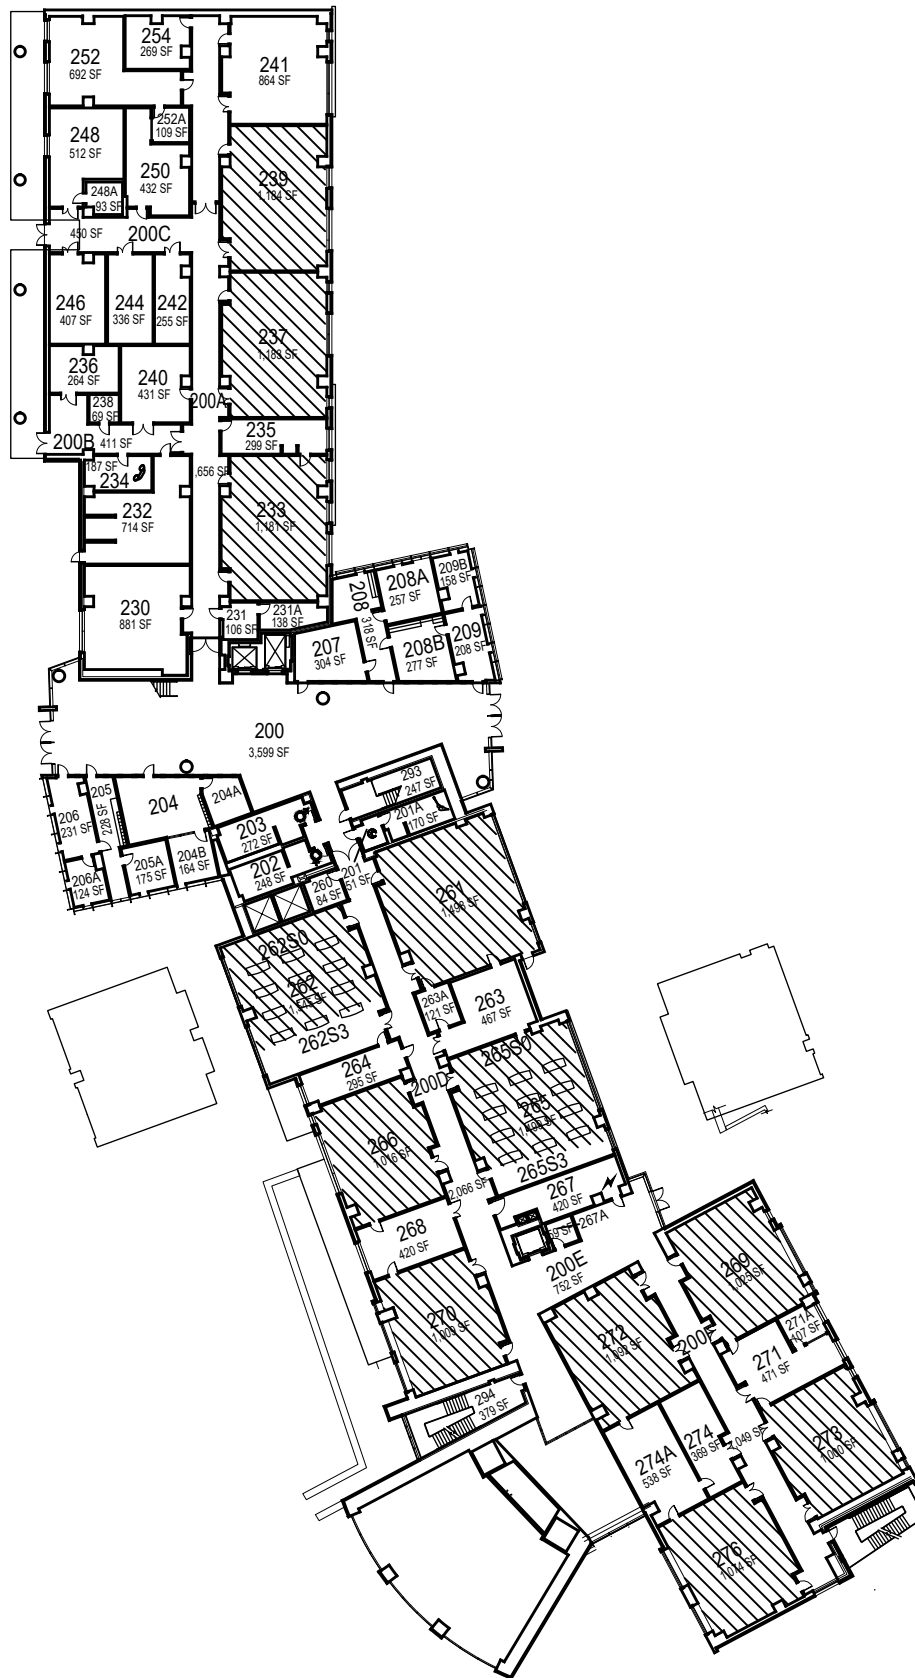

**CAL POLY**

# Warren J. Baker Center for Science and Mathematics

Floor 1  
Space Data [http://afd.calpoly.edu/facilities/spacefacility/space\\_data.asp](http://afd.calpoly.edu/facilities/spacefacility/space_data.asp)

October 2020

1"=55'

**CAL POLY**

Warren J. Baker Center for  
Science and Mathematics

Floor 2  
Space Data [http://afd.calpoly.edu/facilities/spacefacility/space\\_data.asp](http://afd.calpoly.edu/facilities/spacefacility/space_data.asp)