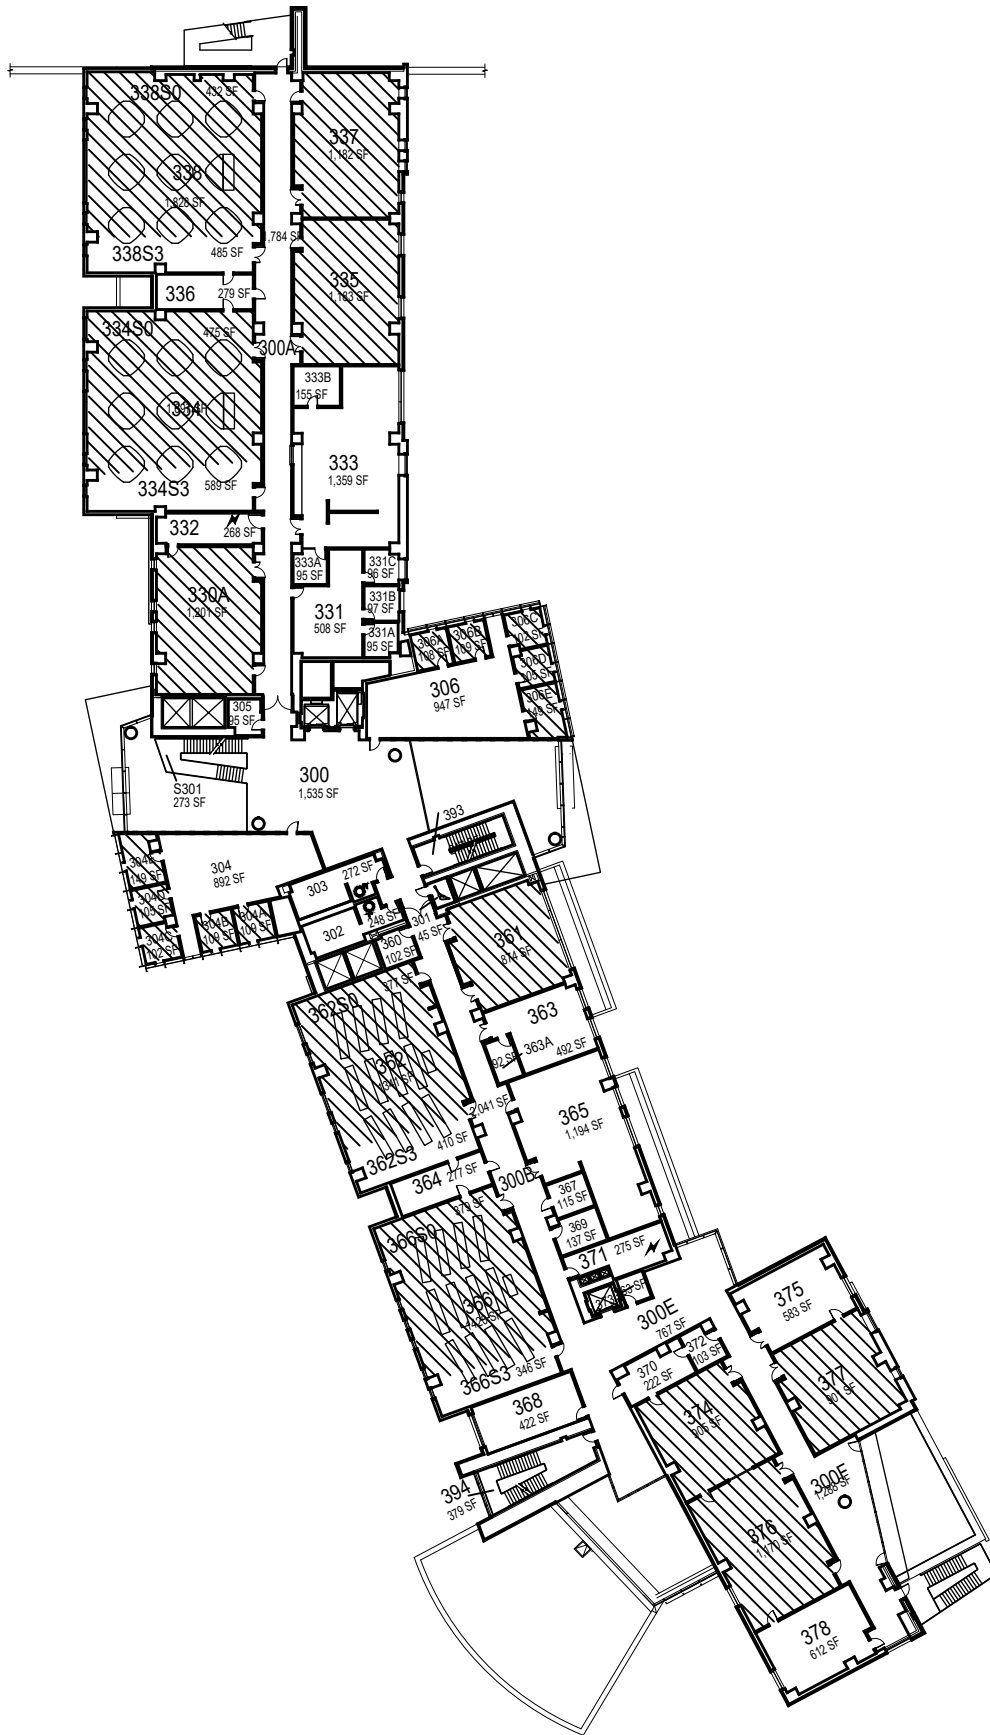

# Warren J. Baker Center for Science and Mathematics

Floor 1  
Space Data [http://afd.calpoly.edu/facilities/spacefacility/space\\_data.asp](http://afd.calpoly.edu/facilities/spacefacility/space_data.asp)

October 2020

1"=55'

**CAL POLY**

Warren J. Baker Center for  
Science and Mathematics

Floor 2  
Space Data [http://afd.calpoly.edu/facilities/spacefacility/space\\_data.asp](http://afd.calpoly.edu/facilities/spacefacility/space_data.asp)

FACILITIES MANAGEMENT AND DEVELOPMENT

October 2020

1"=55'

**CAL POLY**