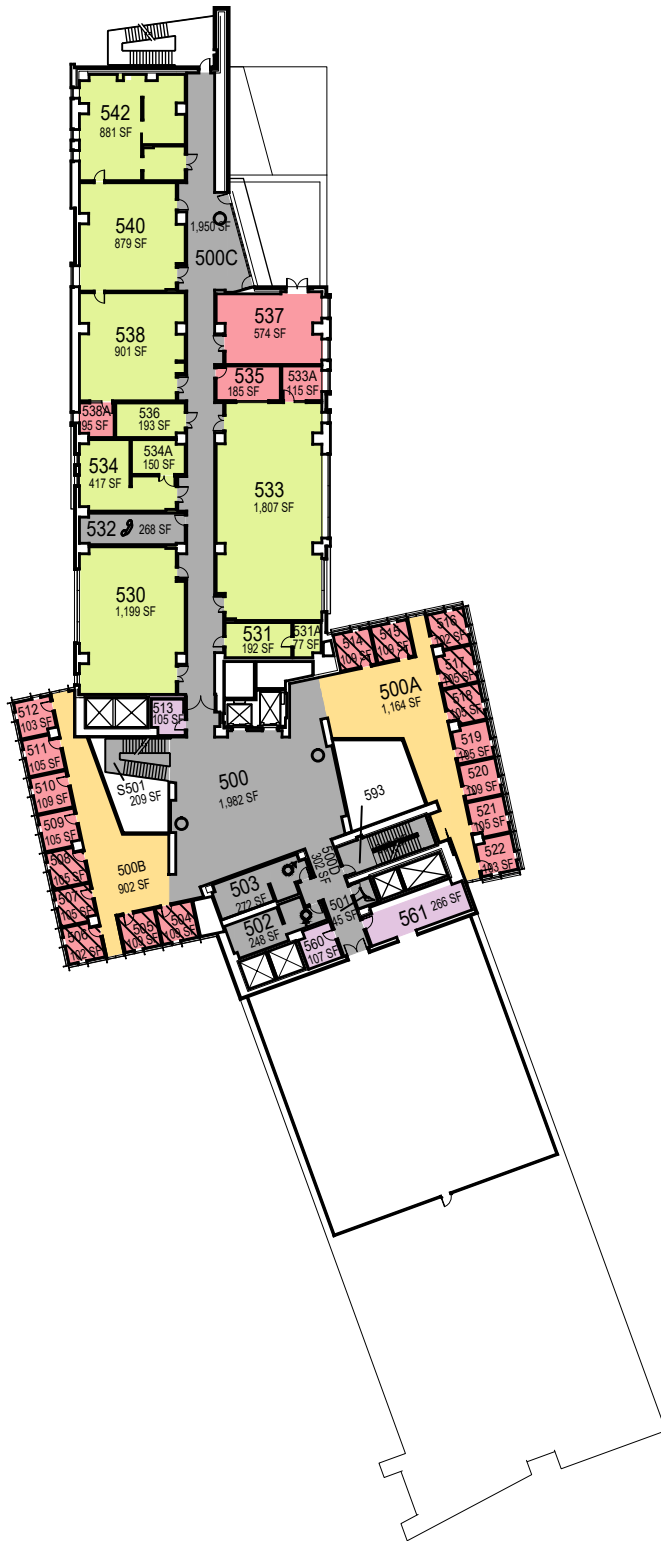

Room Use

October 2020

1"=55'

CAL POLY

Warren J. Baker Center for Science and Mathematics

Floor 2
Space Data http://afd.calpoly.edu/facilities/spacefacility/space_data.asp

FACILITIES MANAGEMENT AND DEVELOPMENT

Floor 3
Space Data http://afd.calpoly.edu/facilities/spacefacility/space_data.asp

FACILITIES MANAGEMENT AND DEVELOPMENT

000 UNASSIGN	400 STUDY	800 HEALTH
100 CLASS	500 SPECIAL	900 RESIDENTIAL
200 LAB	600 GENERAL	
300 OFFICE	700 SUPPORT	

October 2020

1"=55'

Room Use

CAL POLY

Warren J. Baker Center for Science and Mathematics

Floor 4
Space Data http://afd.calpoly.edu/facilities/spacefacility/space_data.asp

FACILITIES MANAGEMENT AND DEVELOPMENT

000 UNASSIGN	400 STUDY	800 HEALTH
100 CLASS	500 SPECIAL	900 RESIDENTIAL
200 LAB	600 GENERAL	
300 OFFICE	700 SUPPORT	

October 2020

1"=55'

Room Use

CAL POLY

Warren J. Baker Center for Science and Mathematics