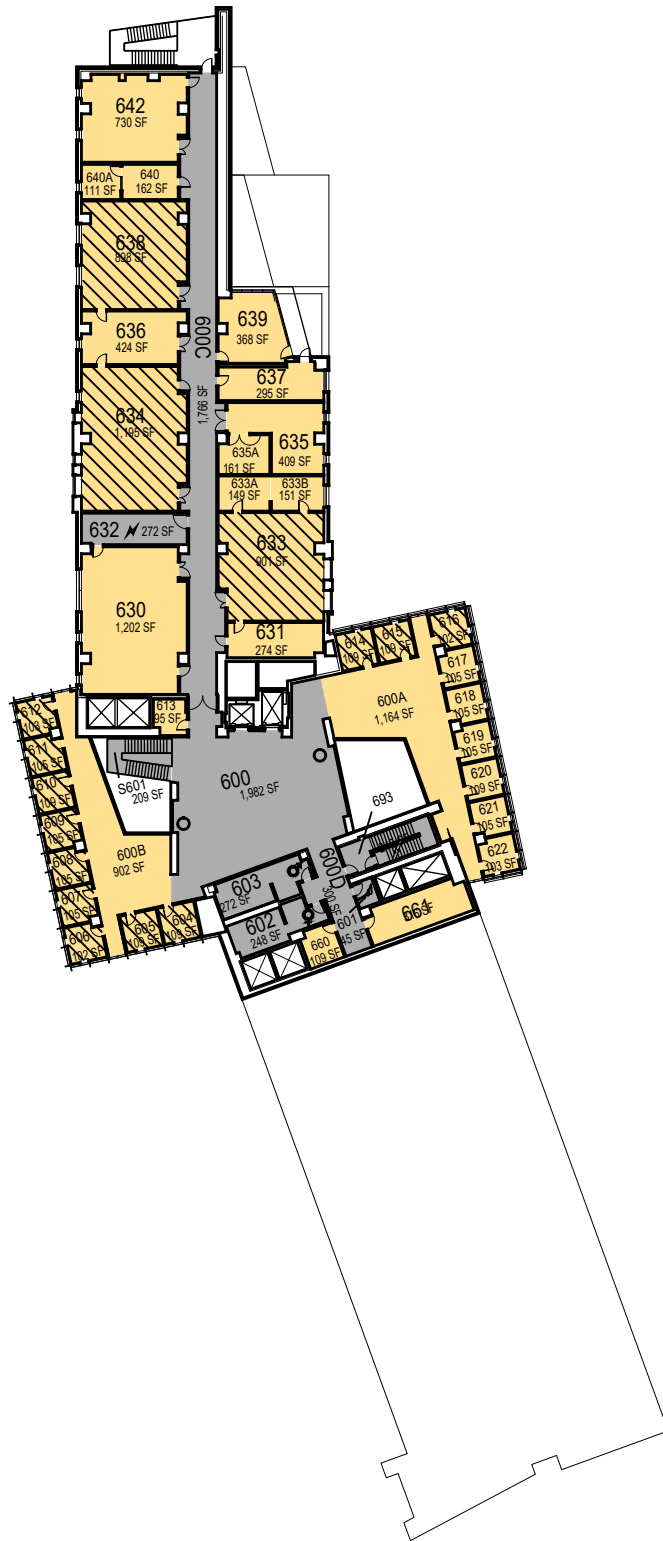

CAL POLY

Warren J. Baker Center for Science and Mathematics

Floor 6

Space Data <http://afd.calpoly.edu/facilities/spacefacility/space_data.asp>

Floor 6

00000 UNASSIGN	107500 OCOB	120000 ACAD AFRS	137500 UNIV DEV
102500 CAFES	110000 CLA	120400 ITS	140000 STUD AFRS
105000 CAED	112500 CENG	121300 DIV/INCL	145000 PRESIDENT
117500 CSM	125000 AFD	150000 UNIV SUP	

October 2020

1"=55'

College/Division