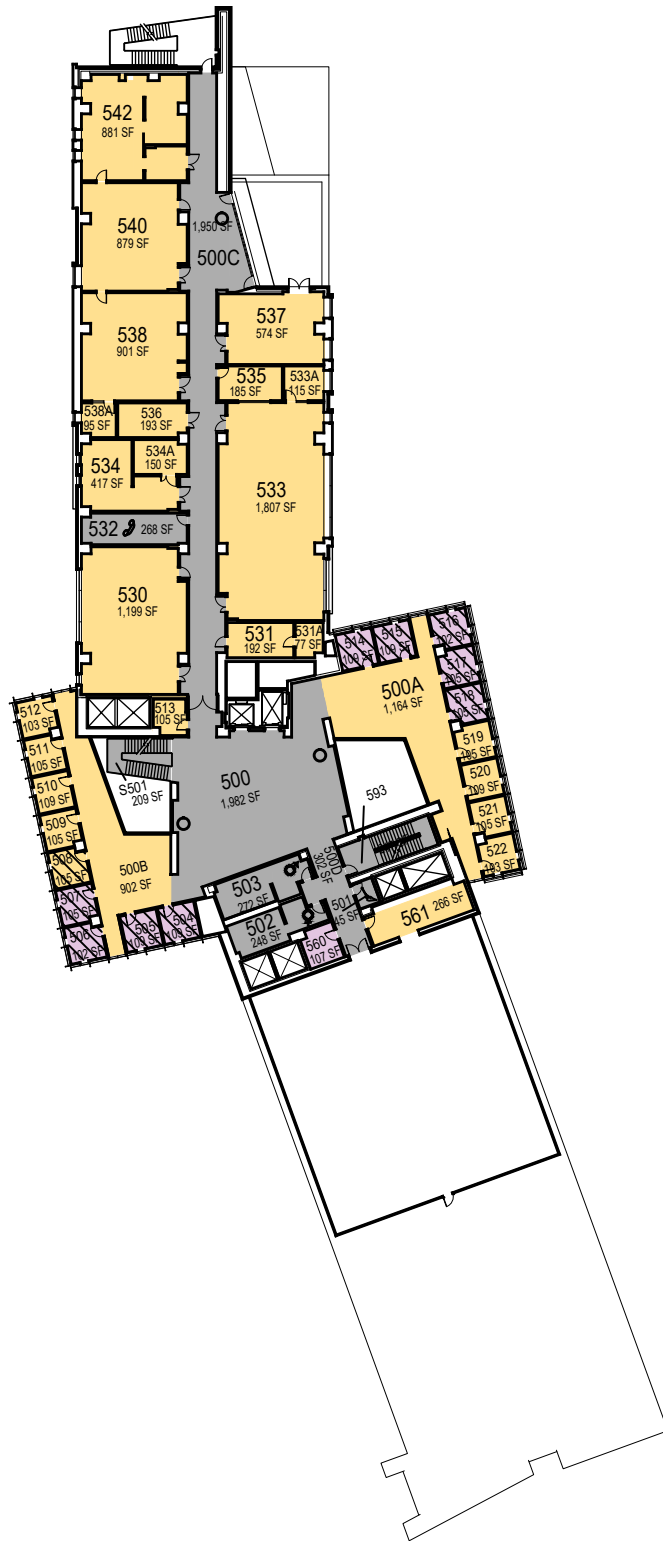

CAL POLY

Warren J. Baker Center for Science and Mathematics

Floor 5
Space Data <http://afd.calpoly.edu/facilities/spacefacility/space_data.asp>

FACILITIES MANAGEMENT AND DEVELOPMENT

000000 UNASSIGN	107500 OCOB	120000 ACAD AFRS	137500 UNIV DEV
102500 CAFES	110000 CLA	120400 ITS	140000 STUD AFRS
105000 CAED	112500 CENG	121300 DIV/INCL	145000 PRESIDENT
117500 CSM	125000 AFD	150000 UNIV SUP	

October 2020

1"=55'

College/Division