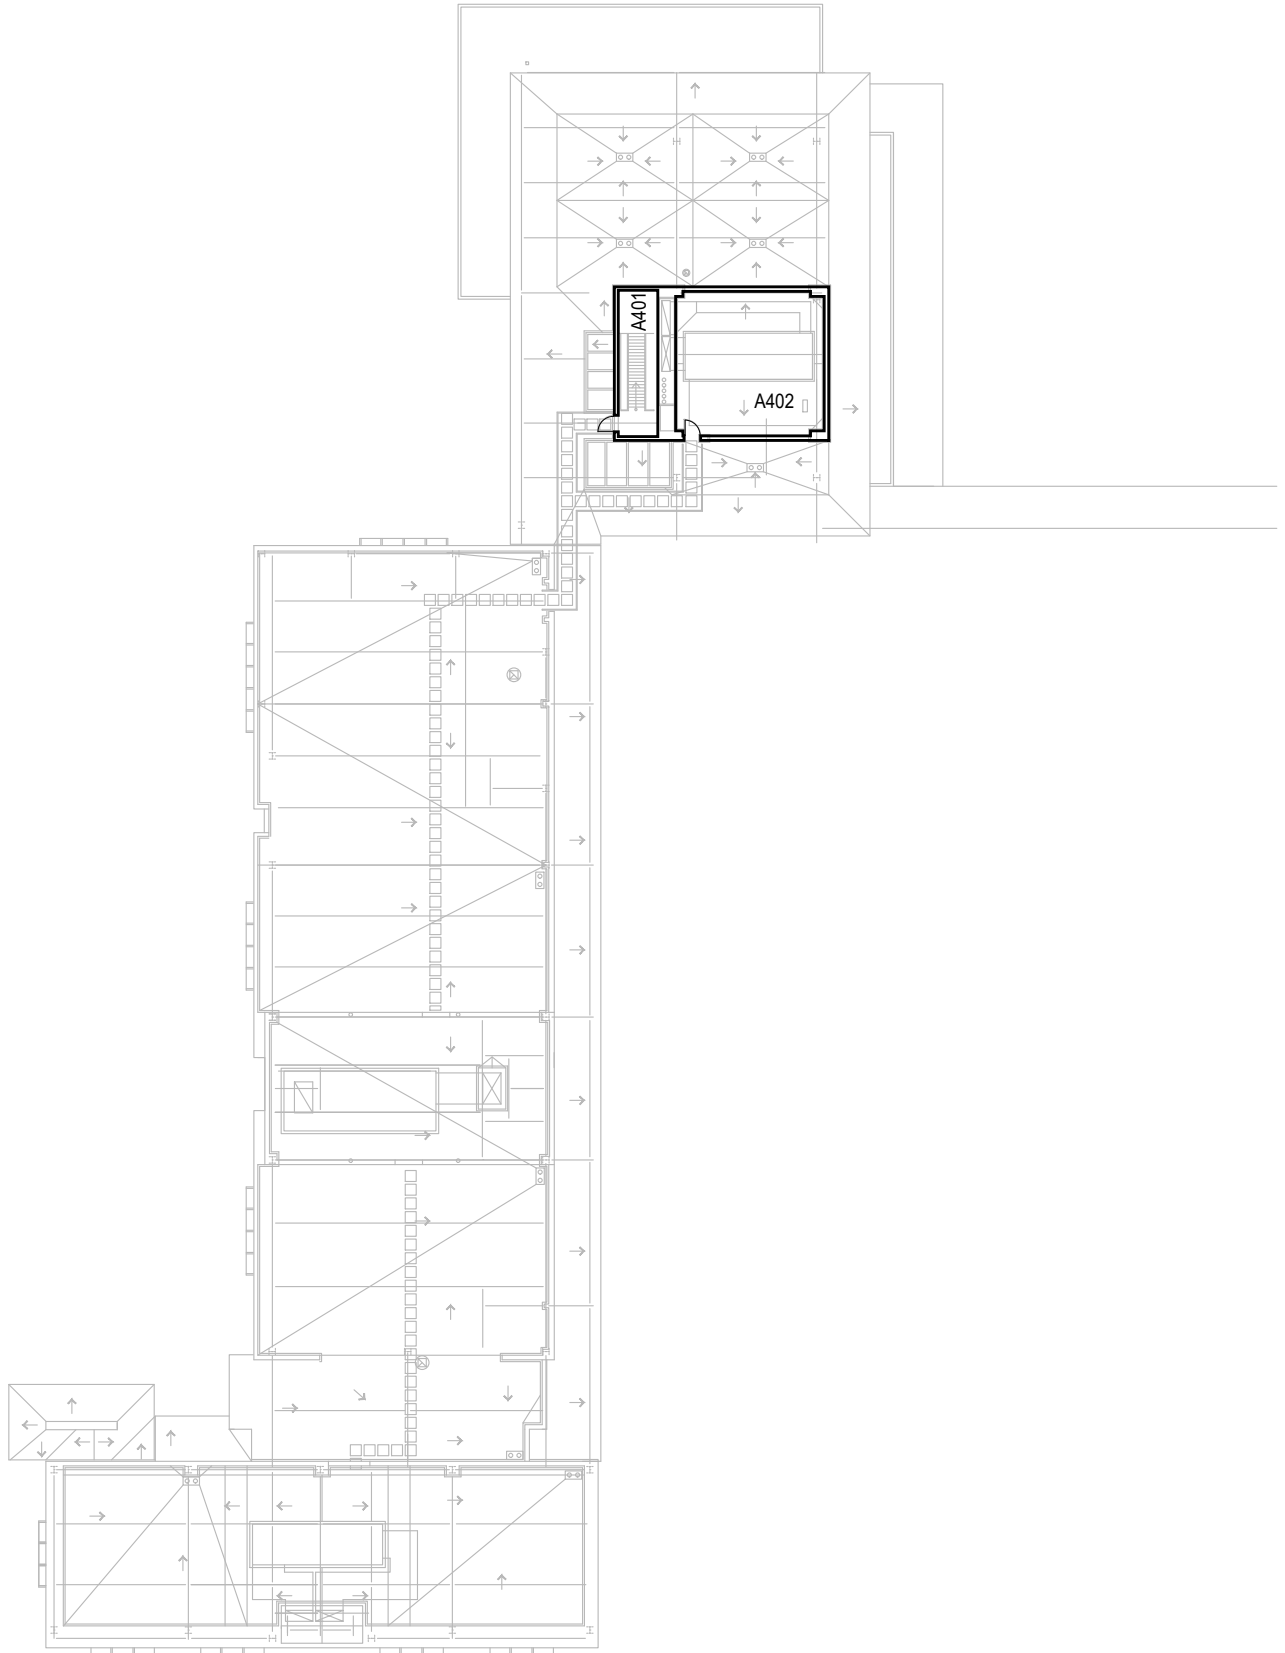

Space Data http://afd.calpoly.edu/facilities/spacefacility/space_data.asp

March 2022

1"=35'

Construction Innovations
Center
Floor 3

FACILITIES MANAGEMENT AND DEVELOPMENT

Space Data http://afd.calpoly.edu/facilities/spacefacility/space_data.asp

March 2022

1"=35'

Construction Innovations
Center
Roof

FACILITIES MANAGEMENT AND DEVELOPMENT

Space Data http://afd.calpoly.edu/facilities/spacefacility/space_data.asp

March 2022

1"=35'