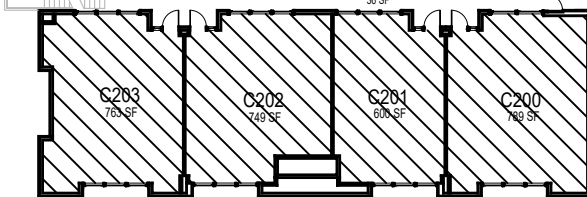

CAL POLY

Construction Innovations
Center

Basement
Space Data http://afd.calpoly.edu/facilities/spacefacility/space_data.asp

FACILITIES MANAGEMENT AND DEVELOPMENT

October 2020

1"=35'

CAL POLY

Construction Innovations
Center

Floor 1
Space Data http://afd.calpoly.edu/facilities/spacefacility/space_data.asp

FACILITIES MANAGEMENT AND DEVELOPMENT

October 2020

1"=35'

CAL POLY

Construction Innovations
Center

Floor 2
Space Data http://afd.calpoly.edu/facilities/spacefacility/space_data.asp