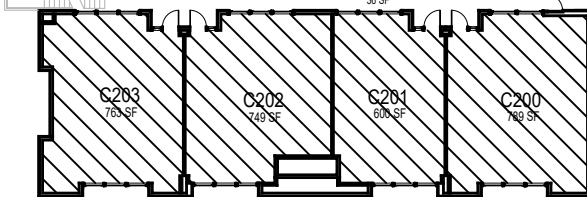

Construction Innovations
Center
Basement

FACILITIES MANAGEMENT AND DEVELOPMENT

Space Data http://afd.calpoly.edu/facilities/spacefacility/space_data.asp

March 2022

1"=35'

Construction Innovations Center

Floor 1

FACILITIES MANAGEMENT AND DEVELOPMENT

Space Data http://afd.calpoly.edu/facilities/spacefacility/space_data.asp

March 2022

1"=35'

Construction Innovations Center Floor 2

FACILITIES MANAGEMENT AND DEVELOPMENT