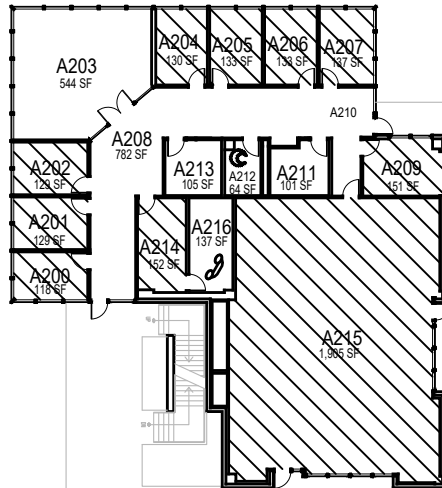

CAL POLY

Construction Innovations
Center

Basement
Space Data http://afd.calpoly.edu/facilities/spacefacility/space_data.asp

FACILITIES MANAGEMENT AND DEVELOPMENT

October 2020

1"=35'

CAL POLY

Construction Innovations
Center

Floor 1
Space Data http://afd.calpoly.edu/facilities/spacefacility/space_data.asp

FACILITIES MANAGEMENT AND DEVELOPMENT

October 2020

1"=35'

CAL POLY

Construction Innovations
Center

Floor 2
Space Data http://afd.calpoly.edu/facilities/spacefacility/space_data.asp