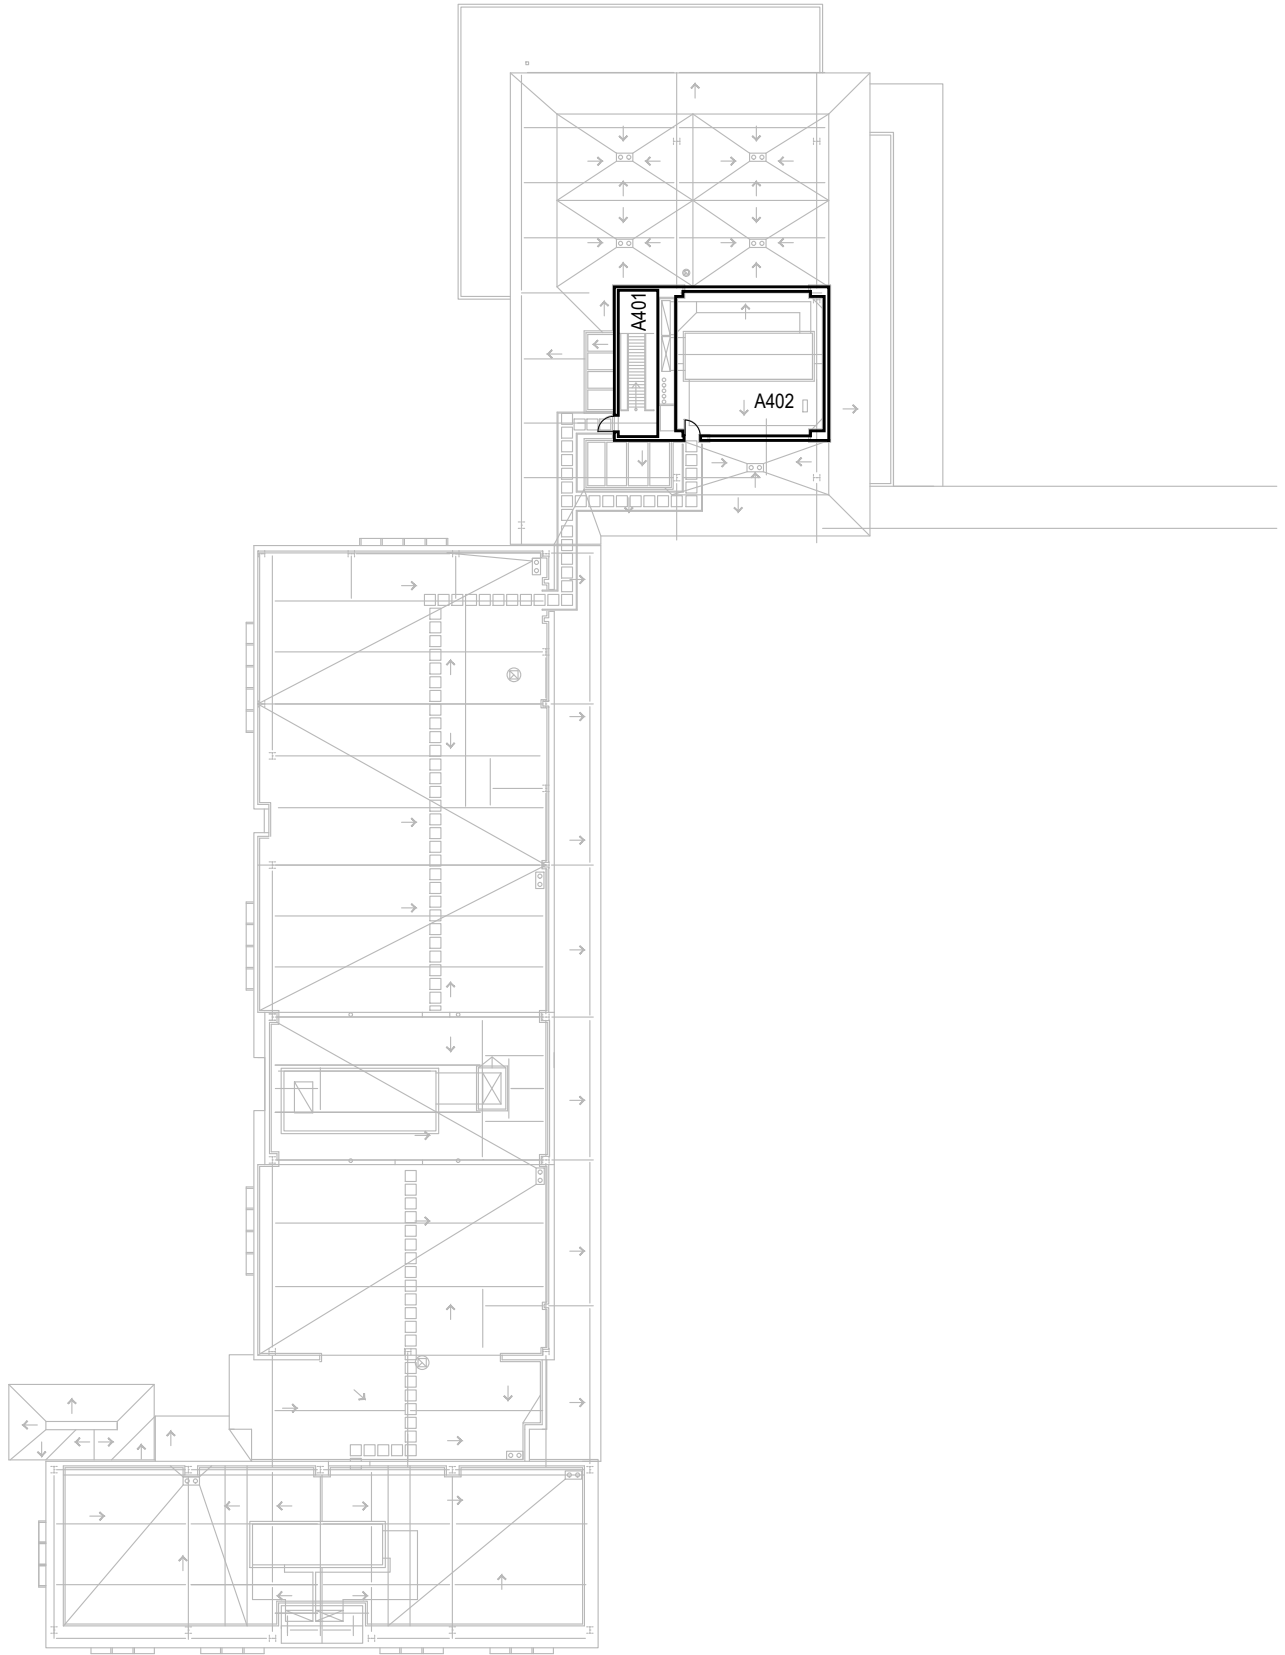

CAL POLY

Construction Innovations
Center

Basement
Space Data http://afd.calpoly.edu/facilities/spacefacility/space_data.asp

FACILITIES MANAGEMENT AND DEVELOPMENT

October 2020

1"=35'

CAL POLY

Construction Innovations
Center

Floor 1
Space Data http://afd.calpoly.edu/facilities/spacefacility/space_data.asp

FACILITIES MANAGEMENT AND DEVELOPMENT

October 2020

1"=35'

CAL POLY

Construction Innovations
Center

Floor 2
Space Data http://afd.calpoly.edu/facilities/spacefacility/space_data.asp

FACILITIES MANAGEMENT AND DEVELOPMENT

October 2020

1"=35'

CAL POLY

Construction Innovations
Center

Floor 3
Space Data http://afd.calpoly.edu/facilities/spacefacility/space_data.asp

FACILITIES MANAGEMENT AND DEVELOPMENT

October 2020

1"=35'

CAL POLY

Construction Innovations
Center

Roof
Space Data http://afd.calpoly.edu/facilities/spacefacility/space_data.asp

FACILITIES MANAGEMENT AND DEVELOPMENT

October 2020

1"=35'