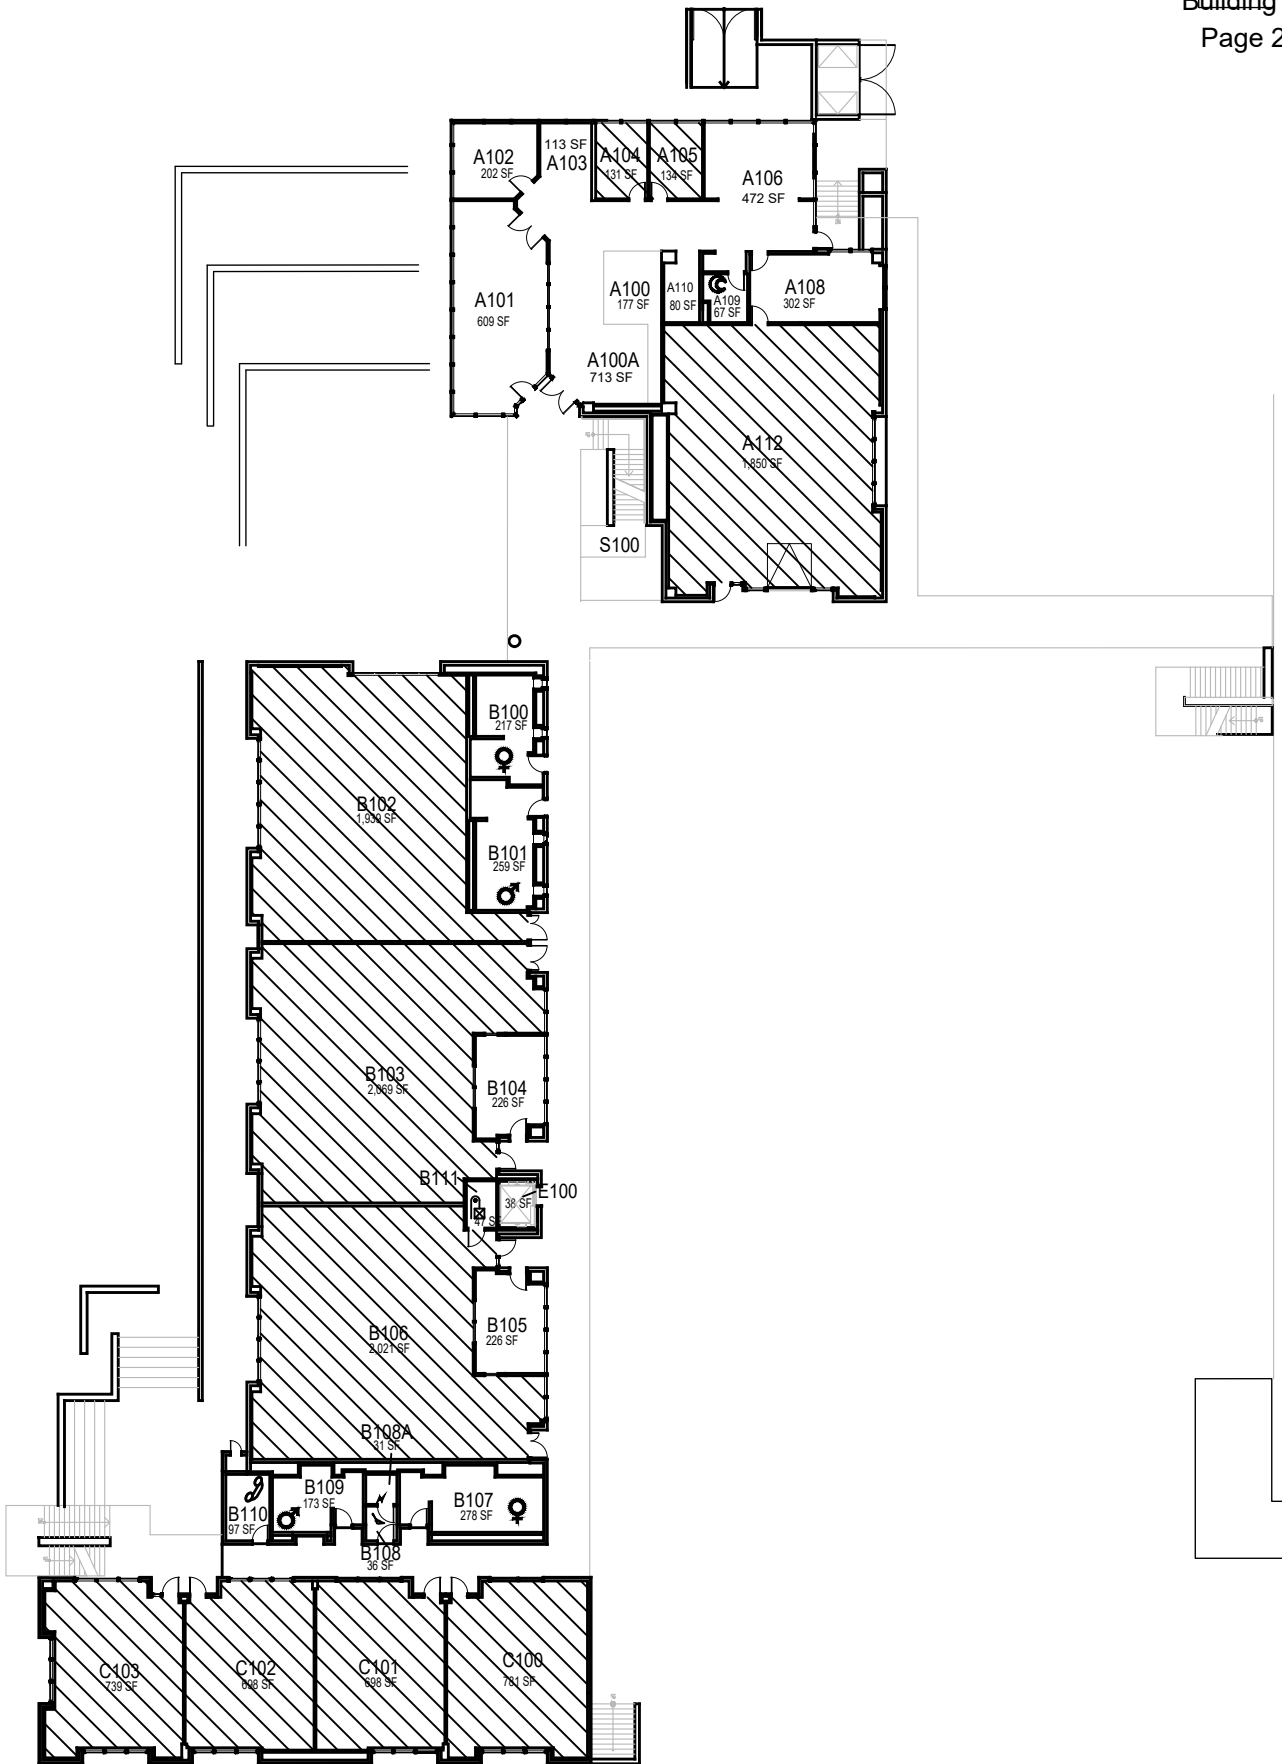

CAL POLY

Construction Innovations
Center

Basement
Space Data http://afd.calpoly.edu/facilities/spacefacility/space_data.asp

FACILITIES MANAGEMENT AND DEVELOPMENT

October 2020

1"=35'

CAL POLY

Construction Innovations
Center

Floor 1
Space Data http://afd.calpoly.edu/facilities/spacefacility/space_data.asp

FACILITIES MANAGEMENT AND DEVELOPMENT

October 2020

1"=35'

CAL POLY

Construction Innovations
Center

Floor 2
Space Data http://afd.calpoly.edu/facilities/spacefacility/space_data.asp