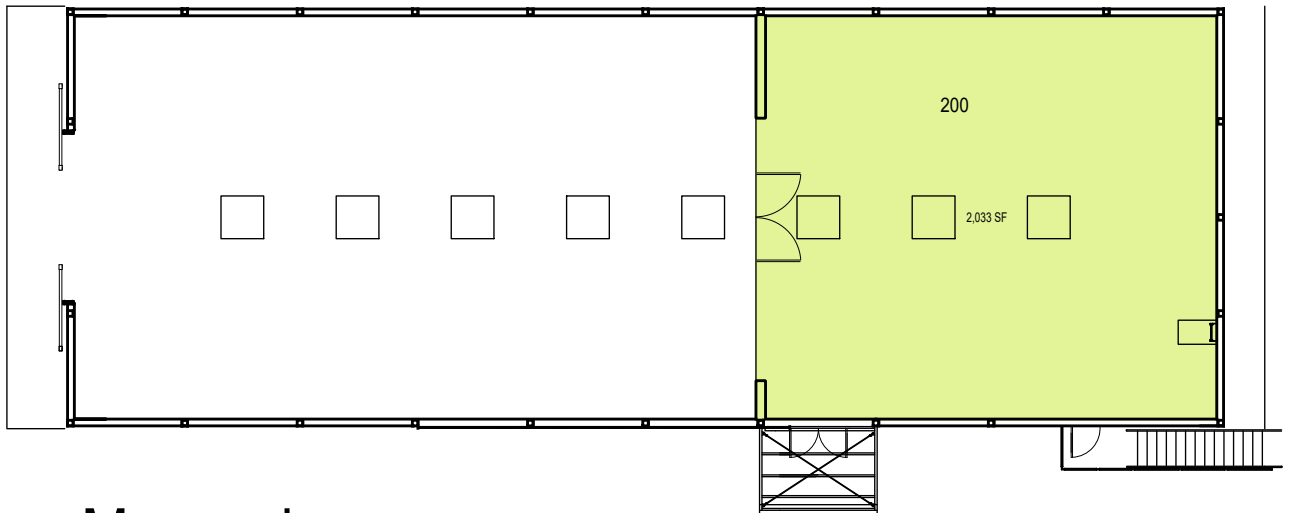

First Floor

Mezzanine

CAL POLY

Simpson Strong-Tie Lab

Flr 1 and Mez  
Space Data [http://afd.calpoly.edu/facilities/spacefacility/space\\_data.asp](http://afd.calpoly.edu/facilities/spacefacility/space_data.asp)

FACILITIES MANAGEMENT AND DEVELOPMENT

000 UNASSIGN	400 STUDY	800 HEALTH
100 CLASS	500 SPECIAL	900 RESIDENTIAL
200 LAB	600 GENERAL	
300 OFFICE	700 SUPPORT	

Room Use

October 2020

1"=20'