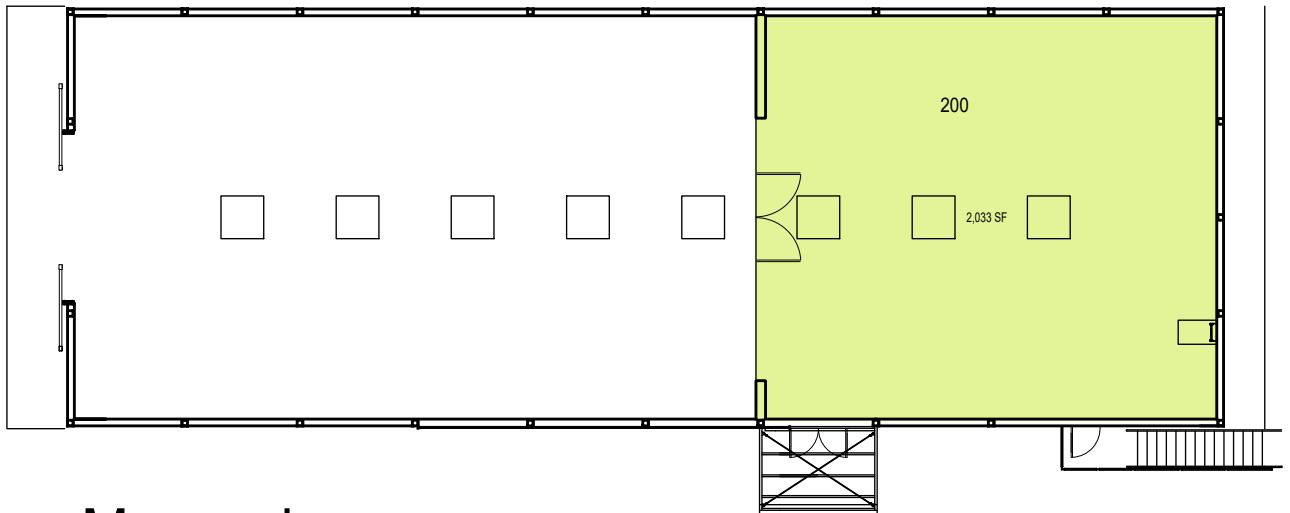

First Floor

Mezzanine

CAL POLY

Simpson Strong-Tie Lab

Flr 1 and Mez

Space Data http://afd.calpoly.edu/facilities/spacefacility/space_data.asp

FACILITIES MANAGEMENT AND DEVELOPMENT

00000 UNASSIGN	107500 OCOB	120000 ACAD AFRS	137500 UNIV DEV
102500 CAFES	110000 CLA	120400 ITS	140000 STUD AFRS
105000 CAED	112500 CENG	121300 DIV/INCL	145000 PRESIDENT
117500 CSM	125000 AFD	150000 UNIV SUP	

College/Division

October 2020

1"=20'