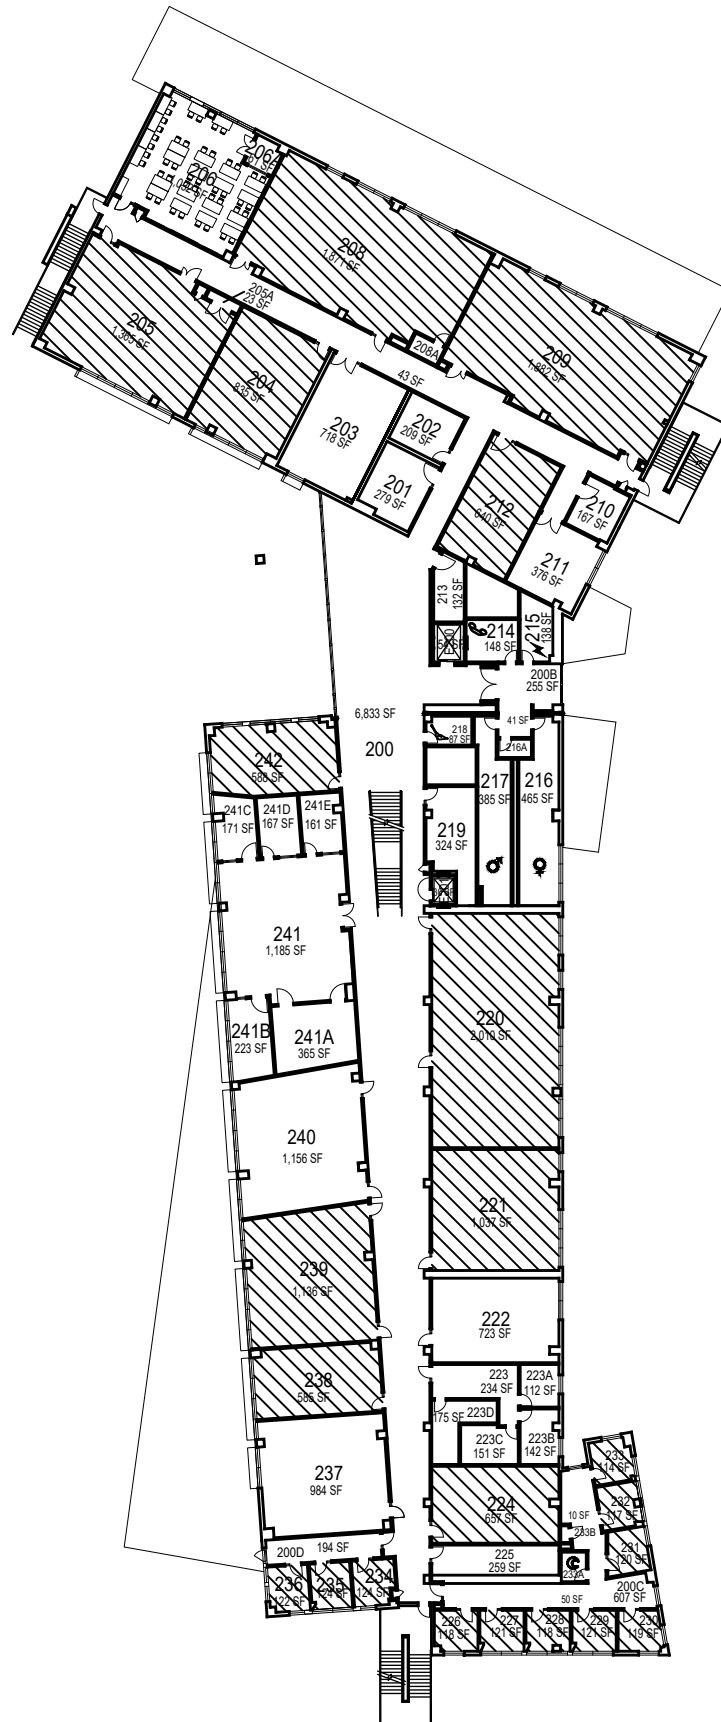

CAL POLY

Engineering IV

Floor 1
Space Data http://afd.calpoly.edu/facilities/spacefacility/space_data.asp

FACILITIES MANAGEMENT AND DEVELOPMENT

October 2020

1"=50'

CAL POLY

Engineering IV

Floor 2
Space Data http://afd.calpoly.edu/facilities/spacefacility/space_data.asp

FACILITIES MANAGEMENT AND DEVELOPMENT

October 2020

1"=50'

CAL POLY

Engineering IV

Floor 3
Space Data http://afd.calpoly.edu/facilities/spacefacility/space_data.asp

FACILITIES MANAGEMENT AND DEVELOPMENT

October 2020

1"=50'