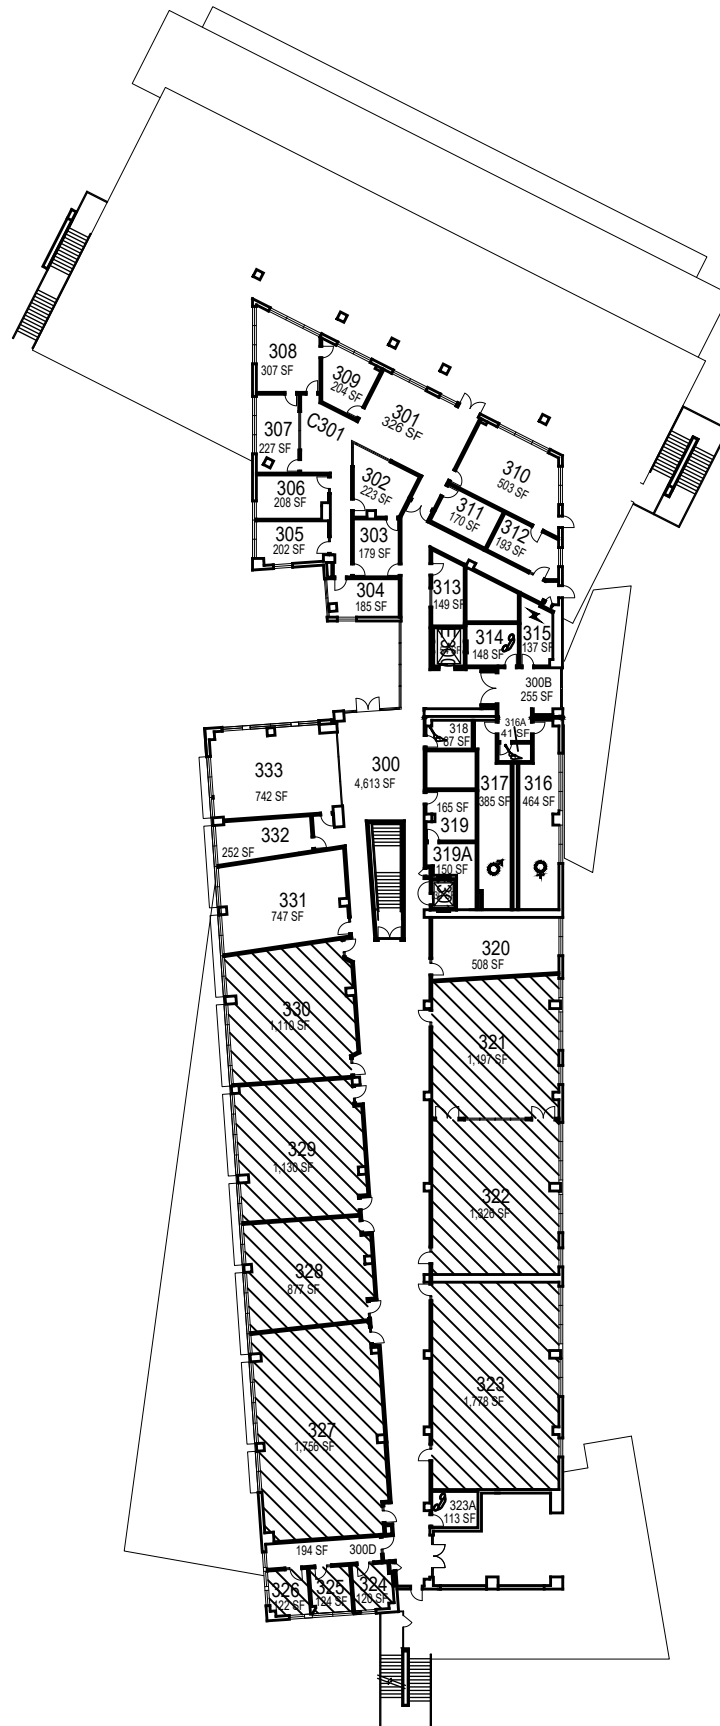

CAL POLY

Engineering IV

Floor 1
Space Data http://afd.calpoly.edu/facilities/spacefacility/space_data.asp

FACILITIES MANAGEMENT AND DEVELOPMENT

October 2020

1"=50'

CAL POLY

Engineering IV

Floor 2
Space Data http://afd.calpoly.edu/facilities/spacefacility/space_data.asp

FACILITIES MANAGEMENT AND DEVELOPMENT

October 2020

1"=50'

CAL POLY

Engineering IV

Floor 3
Space Data http://afd.calpoly.edu/facilities/spacefacility/space_data.asp

FACILITIES MANAGEMENT AND DEVELOPMENT

October 2020

1"=50'