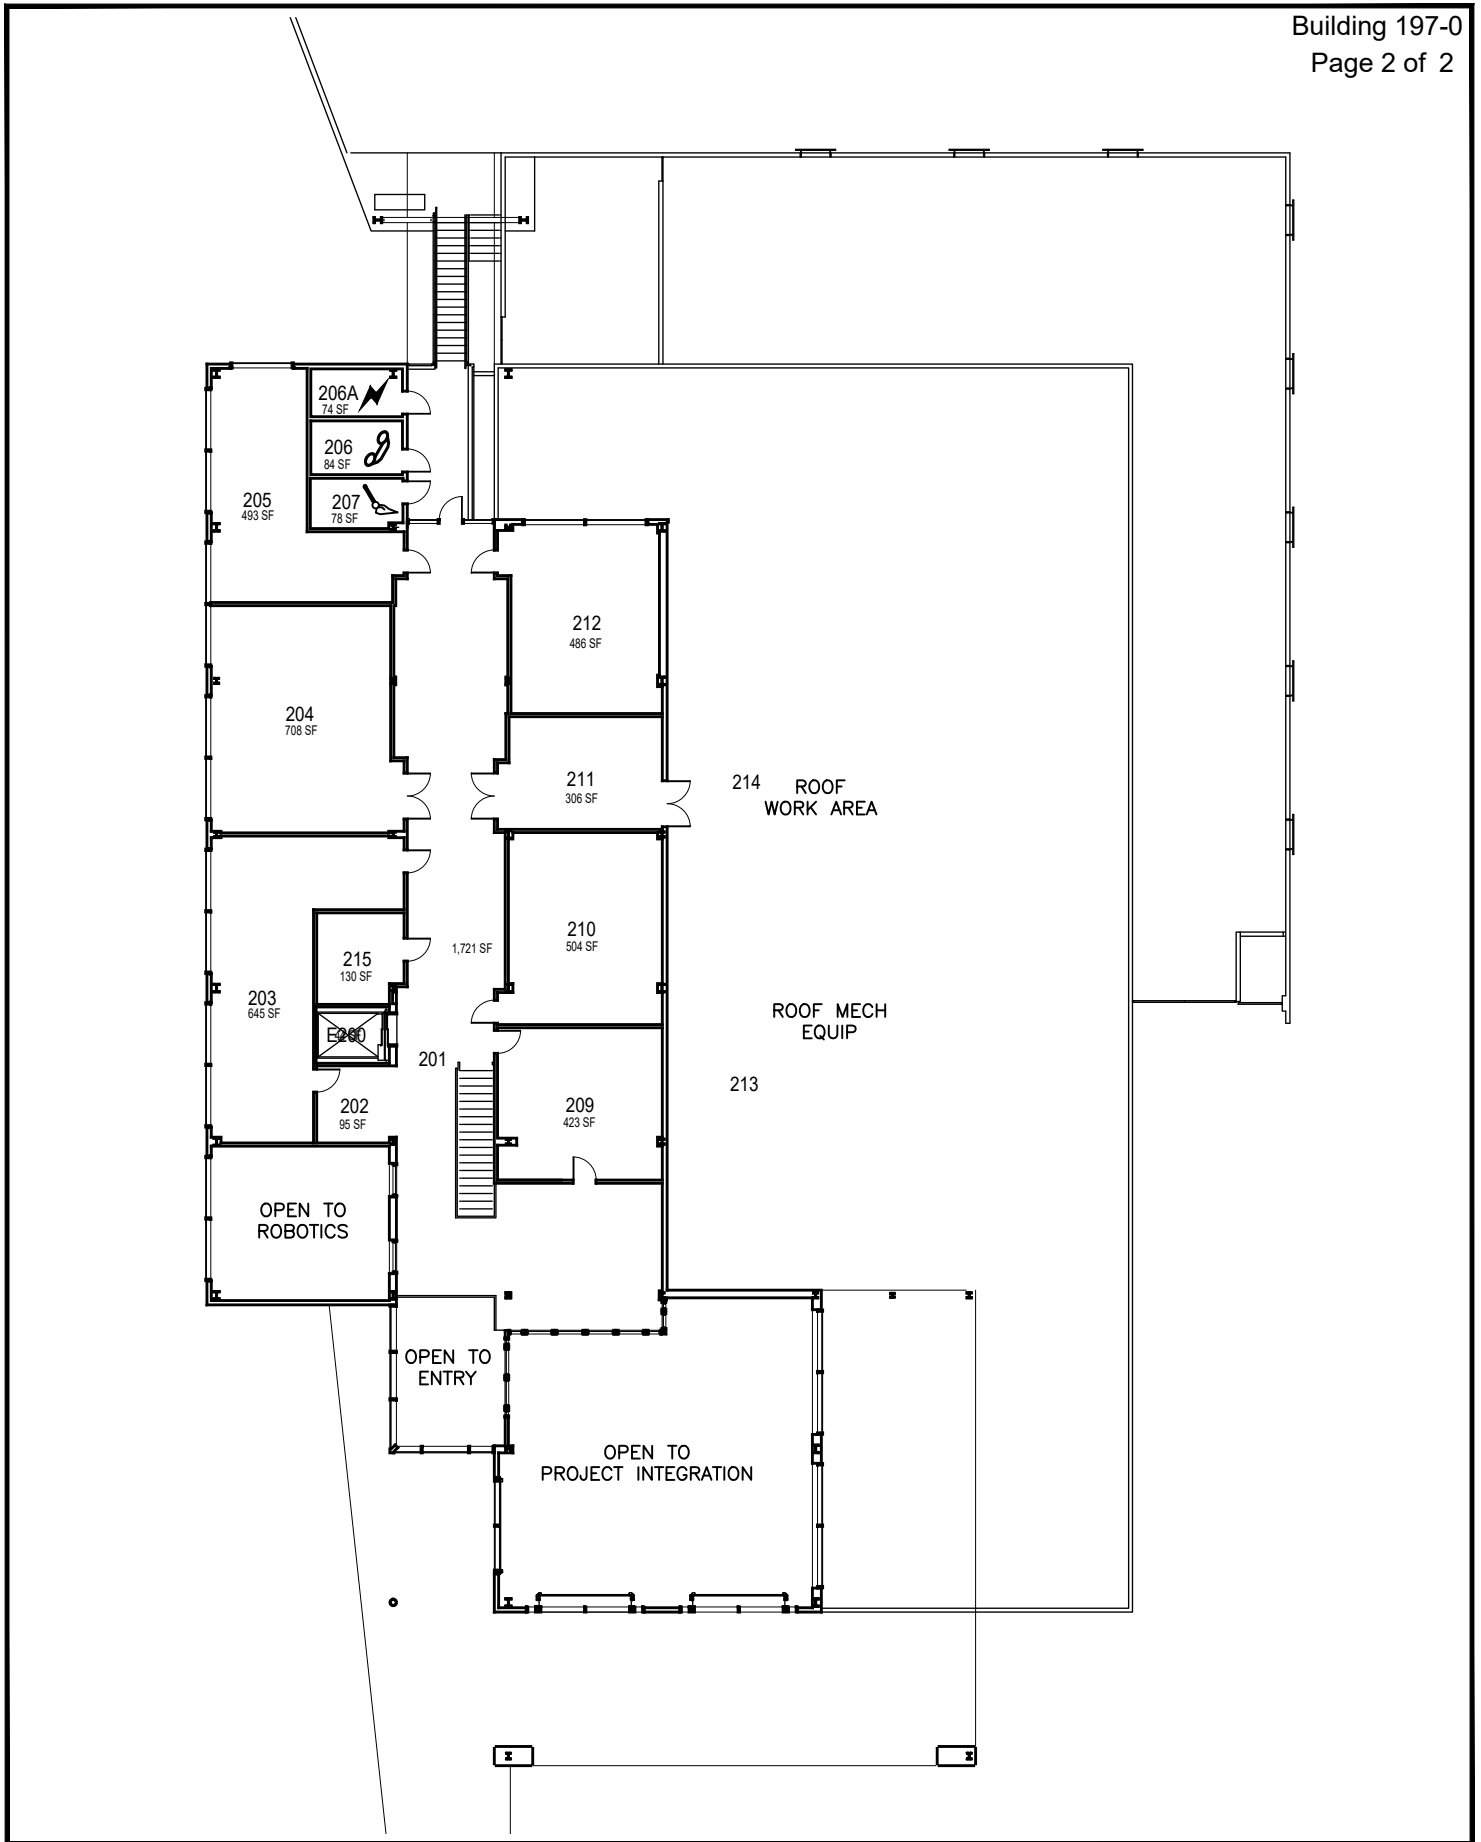

CAL POLY

Bonderson Engineering
Projects Center

Floor 1
Space Data http://afd.calpoly.edu/facilities/spacefacility/space_data.asp

FACILITIES MANAGEMENT AND DEVELOPMENT

October 2020

1"=25'

CAL POLY

**Bonderson Engineering
Projects Center**

Floor 2
Space Data http://afd.calpoly.edu/facilities/spacefacility/space_data.asp

FACILITIES MANAGEMENT AND DEVELOPMENT

October 2020

1"=25'