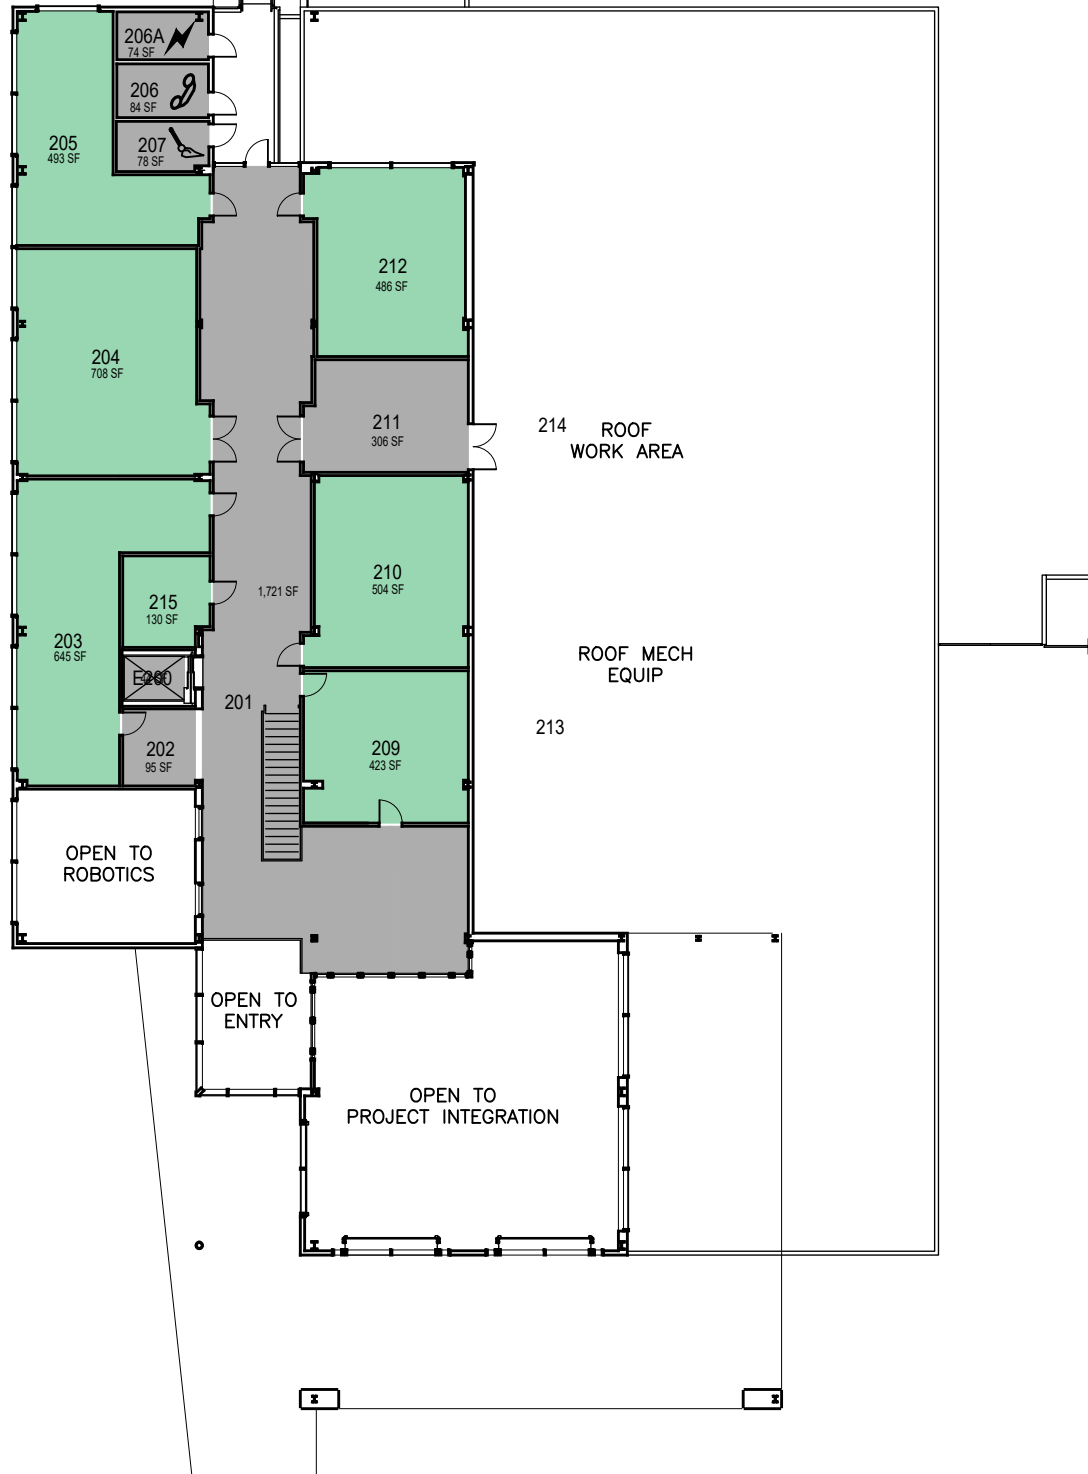

**CAL POLY**

**Bonderson Engineering  
Projects Center**

Floor 1  
Space Data [http://afd.calpoly.edu/facilities/spacefacility/space\\_data.asp](http://afd.calpoly.edu/facilities/spacefacility/space_data.asp)

College/Division

October 2020

1"=25'

**CAL POLY**

**Bonderson Engineering  
Projects Center**

Floor 2  
Space Data [http://afd.calpoly.edu/facilities/spacefacility/space\\_data.asp](http://afd.calpoly.edu/facilities/spacefacility/space_data.asp)

College/Division

October 2020

1"=25'