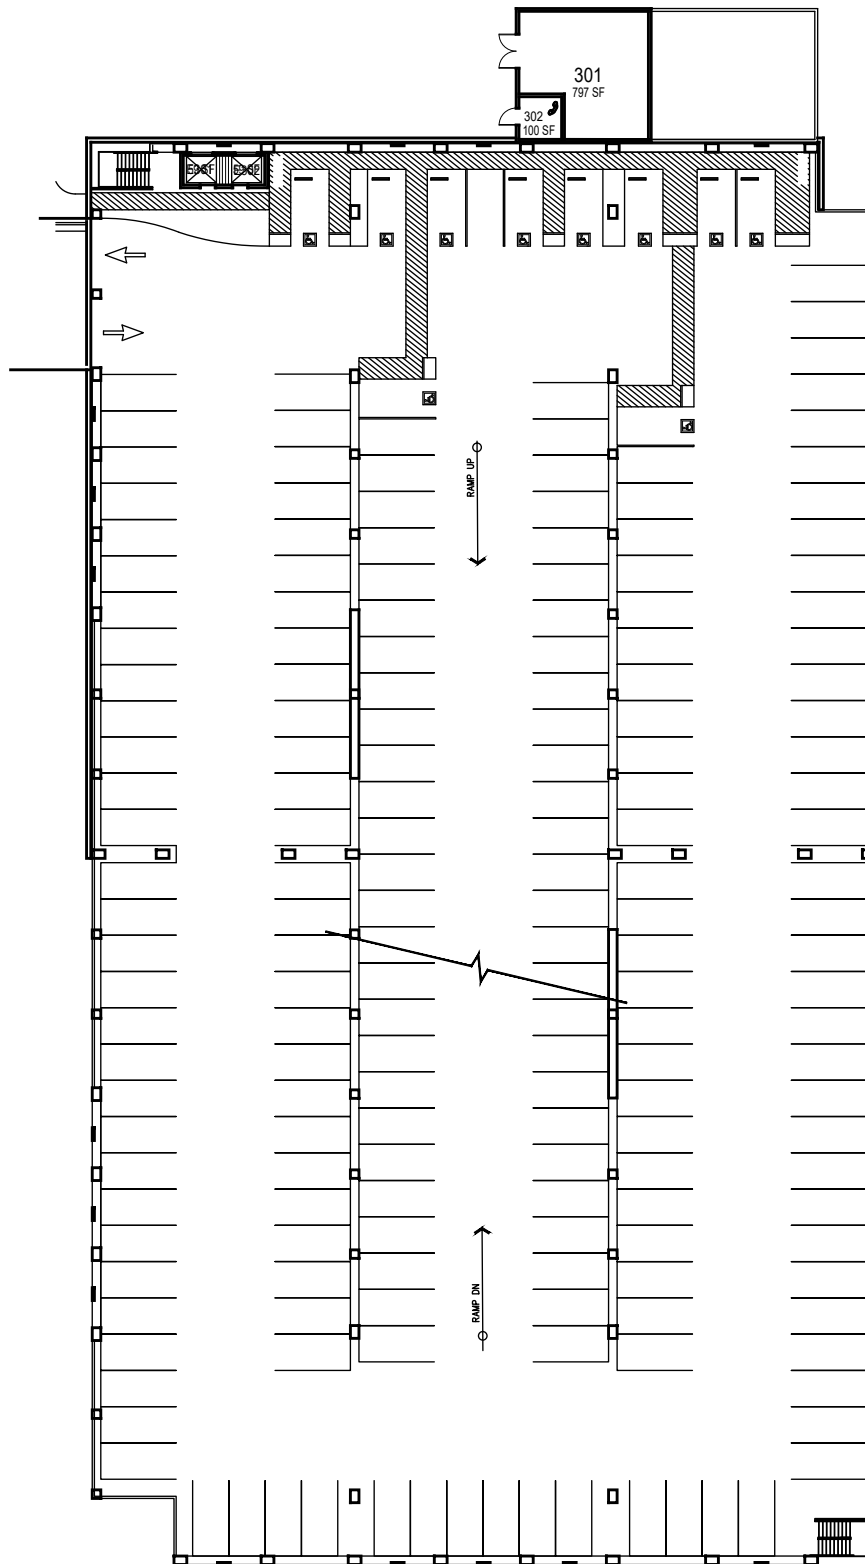

Village Drive Parking Structure

Floor 1
Space Data http://afd.calpoly.edu/facilities/spacefacility/space_data.asp

October 2020

1"=45'

Village Drive Parking Structure

CAL POLY

Floor 2
Space Data http://afd.calpoly.edu/facilities/spacefacility/space_data.asp

FACILITIES MANAGEMENT AND DEVELOPMENT

October 2020

1"=45'

CAL POLY

Village Drive Parking Structure

Floor 3
Space Data http://afd.calpoly.edu/facilities/spacefacility/space_data.asp

FACILITIES MANAGEMENT AND DEVELOPMENT