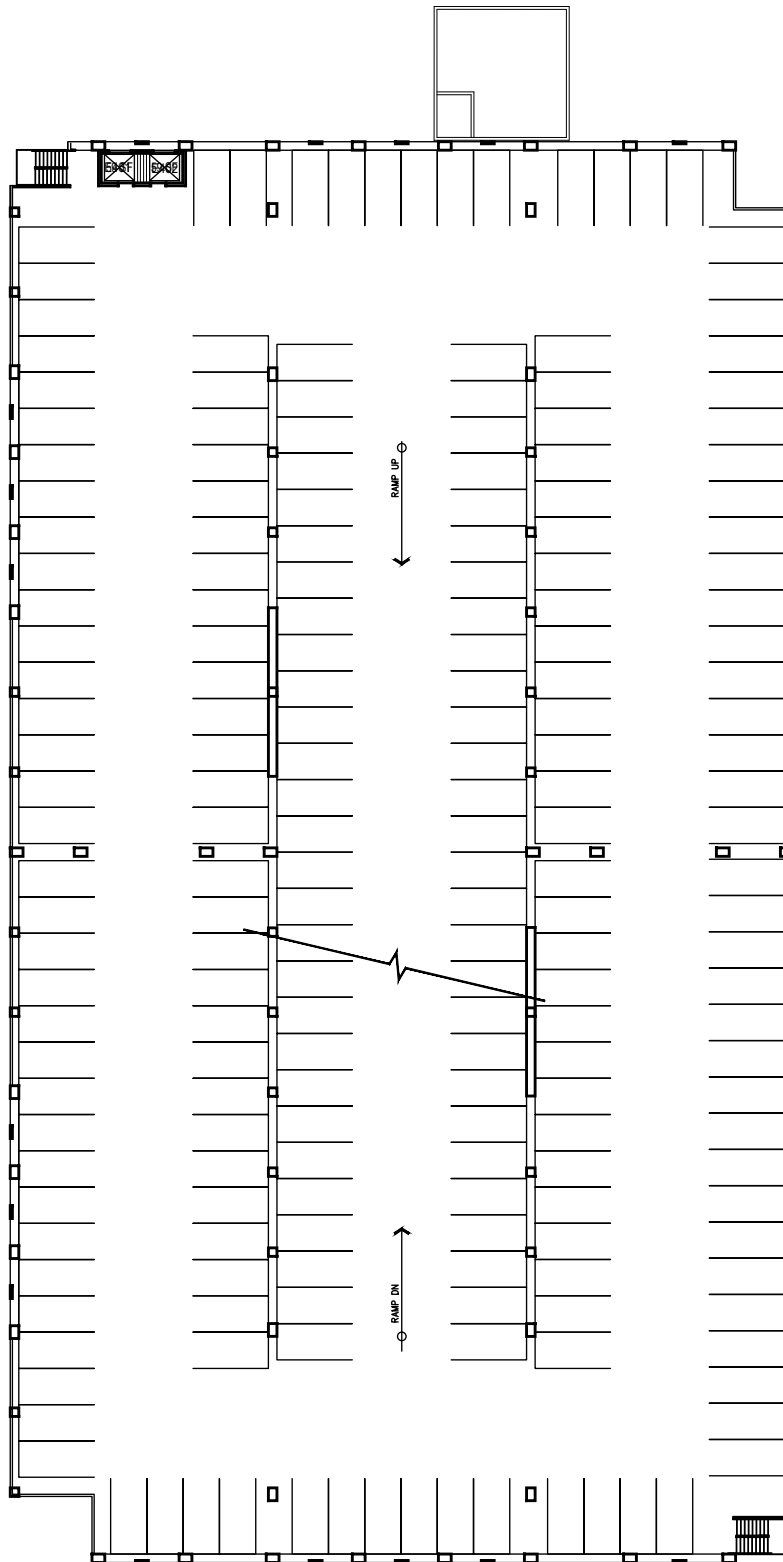

CAL POLY

Village Drive Parking Structure

Floor 4
Space Data <http://afd.calpoly.edu/facilities/spacefacility/space_data.asp>

FACILITIES MANAGEMENT AND DEVELOPMENT

October 2020

1"=45'