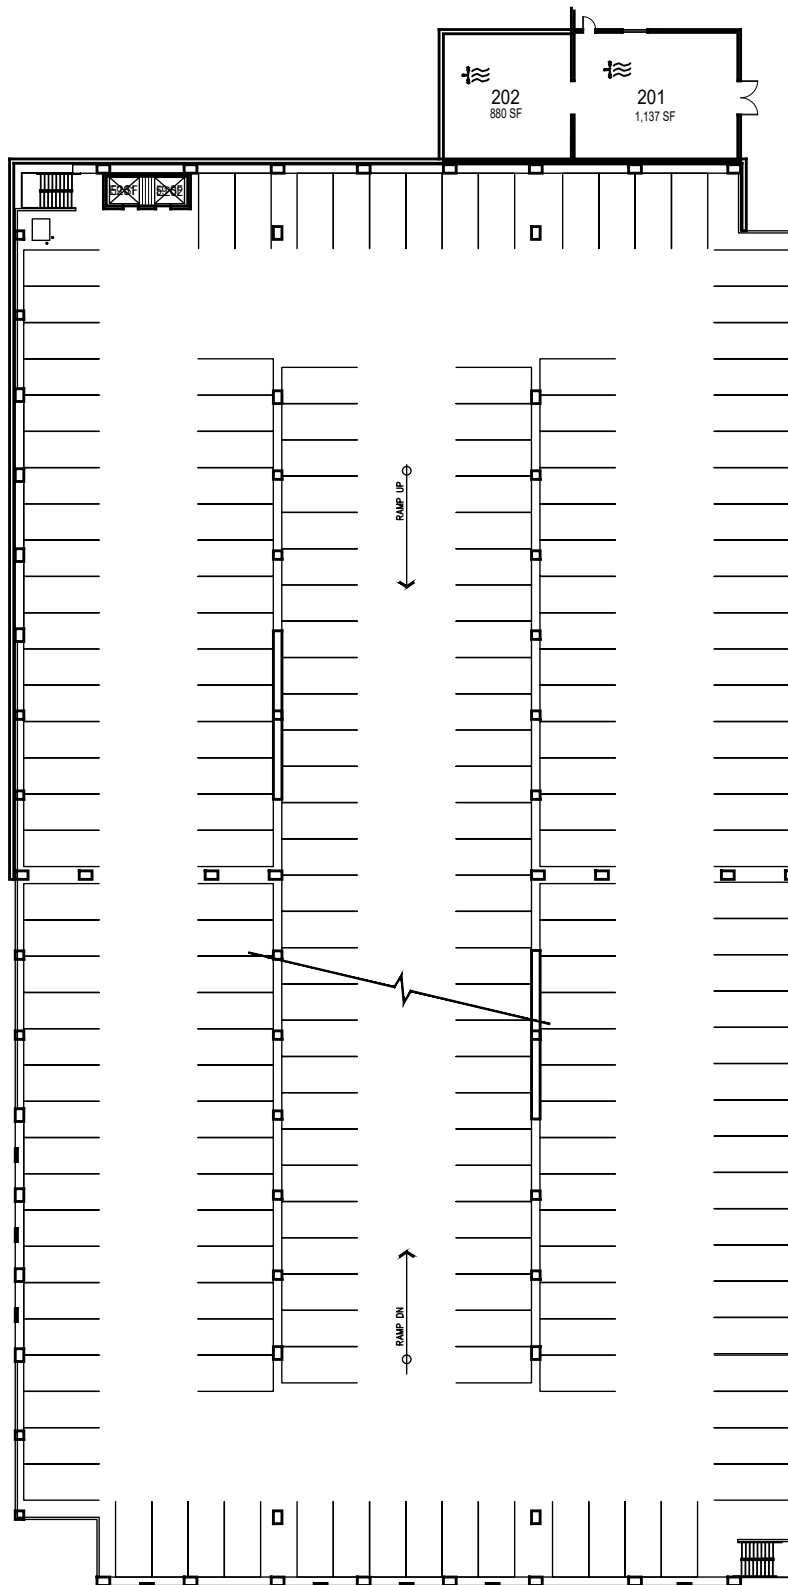

Village Drive Parking Structure

Floor 1
Space Data http://afd.calpoly.edu/facilities/spacefacility/space_data.asp

October 2020

1"=45'

Village Drive Parking Structure

CAL POLY

Floor 2
Space Data http://afd.calpoly.edu/facilities/spacefacility/space_data.asp

FACILITIES MANAGEMENT AND DEVELOPMENT

October 2020

1"=45'

CAL POLY

Village Drive Parking Structure

Floor 3
Space Data http://afd.calpoly.edu/facilities/spacefacility/space_data.asp

FACILITIES MANAGEMENT AND DEVELOPMENT