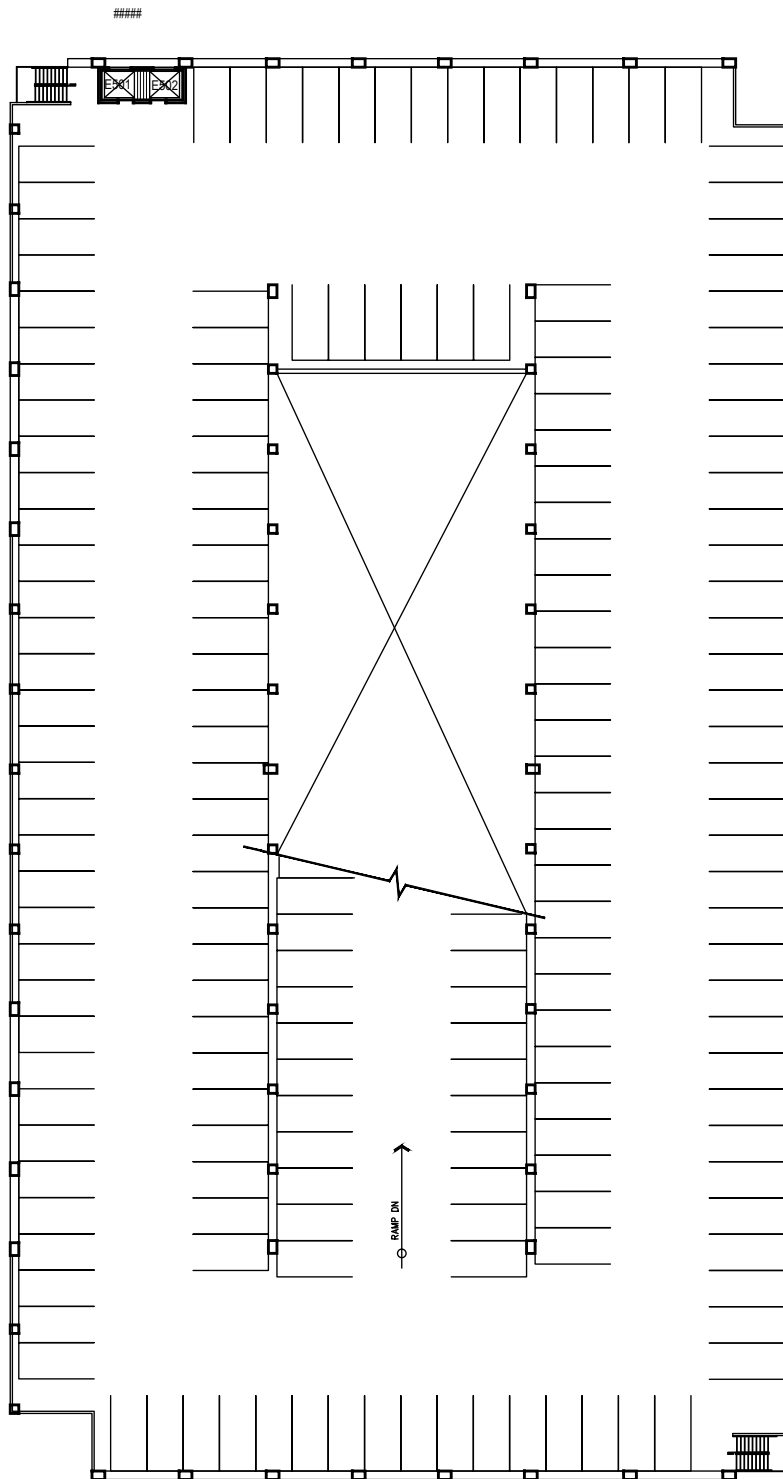

Village Drive Parking Structure

Floor 1
Space Data http://afd.calpoly.edu/facilities/spacefacility/space_data.asp

October 2020

1"=45'

Village Drive Parking Structure

CAL POLY

Floor 2
Space Data http://afd.calpoly.edu/facilities/spacefacility/space_data.asp

October 2020

1"=45'

CAL POLY

Village Drive Parking Structure

Floor 4
Space Data http://afd.calpoly.edu/facilities/spacefacility/space_data.asp

FACILITIES MANAGEMENT AND DEVELOPMENT

October 2020

1"=45'