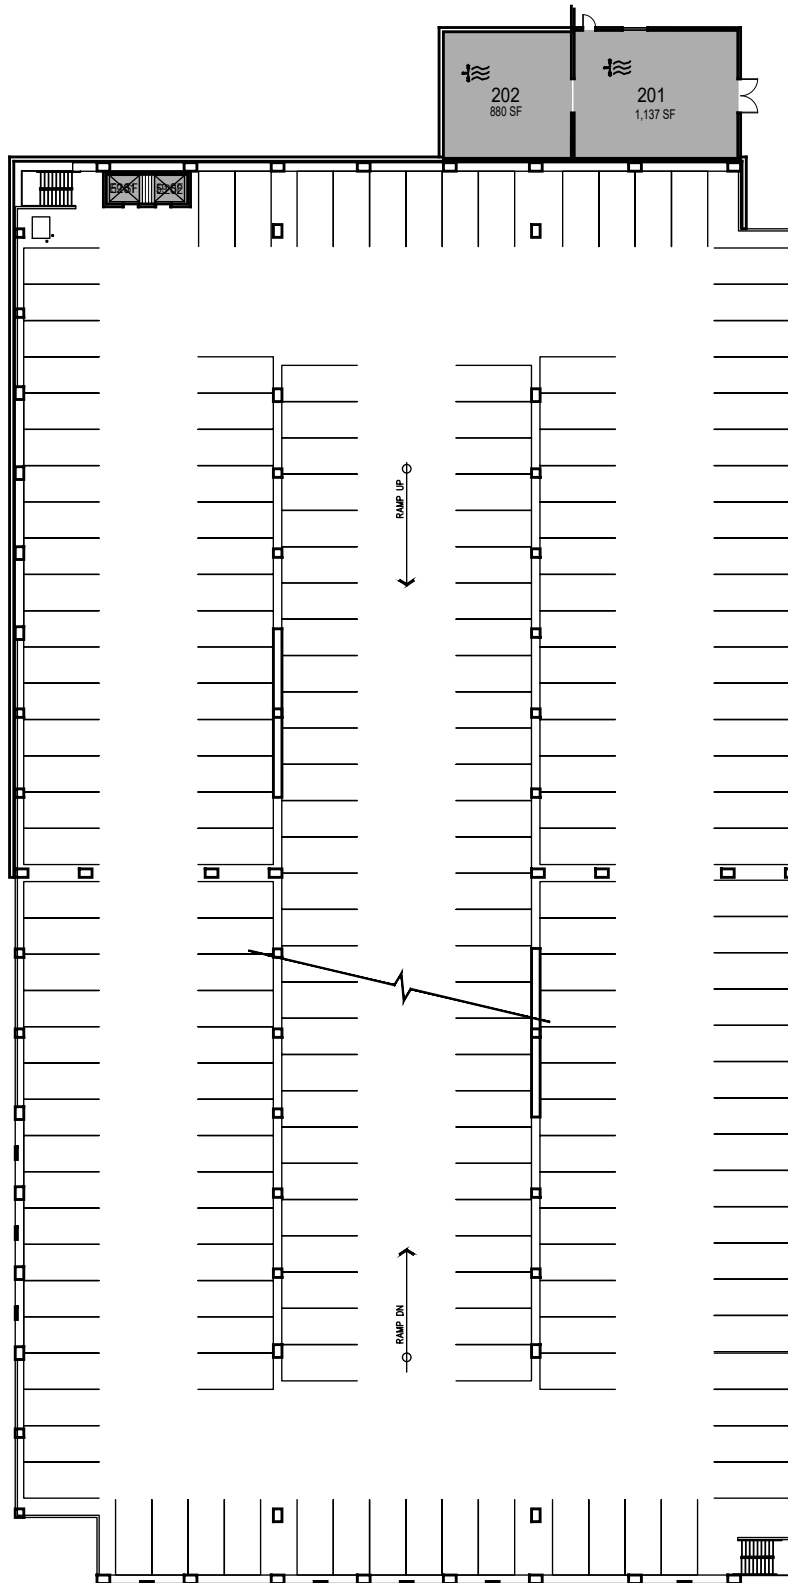

Village Drive Parking Structure

Floor 1
Space Data http://afd.calpoly.edu/facilities/spacefacility/space_data.asp

FACILITIES MANAGEMENT AND DEVELOPMENT

000 UNASSIGN	400 STUDY	800 HEALTH
100 CLASS	500 SPECIAL	900 RESIDENTIAL
200 LAB	600 GENERAL	
300 OFFICE	700 SUPPORT	

Room Use

October 2020

1"=45'

Village Drive Parking Structure

Floor 2
Space Data http://afd.calpoly.edu/facilities/spacefacility/space_data.asp

FACILITIES MANAGEMENT AND DEVELOPMENT

000 UNASSIGN	400 STUDY	800 HEALTH
100 CLASS	500 SPECIAL	900 RESIDENTIAL
200 LAB	600 GENERAL	
300 OFFICE	700 SUPPORT	

Room Use

October 2020

1"=45'