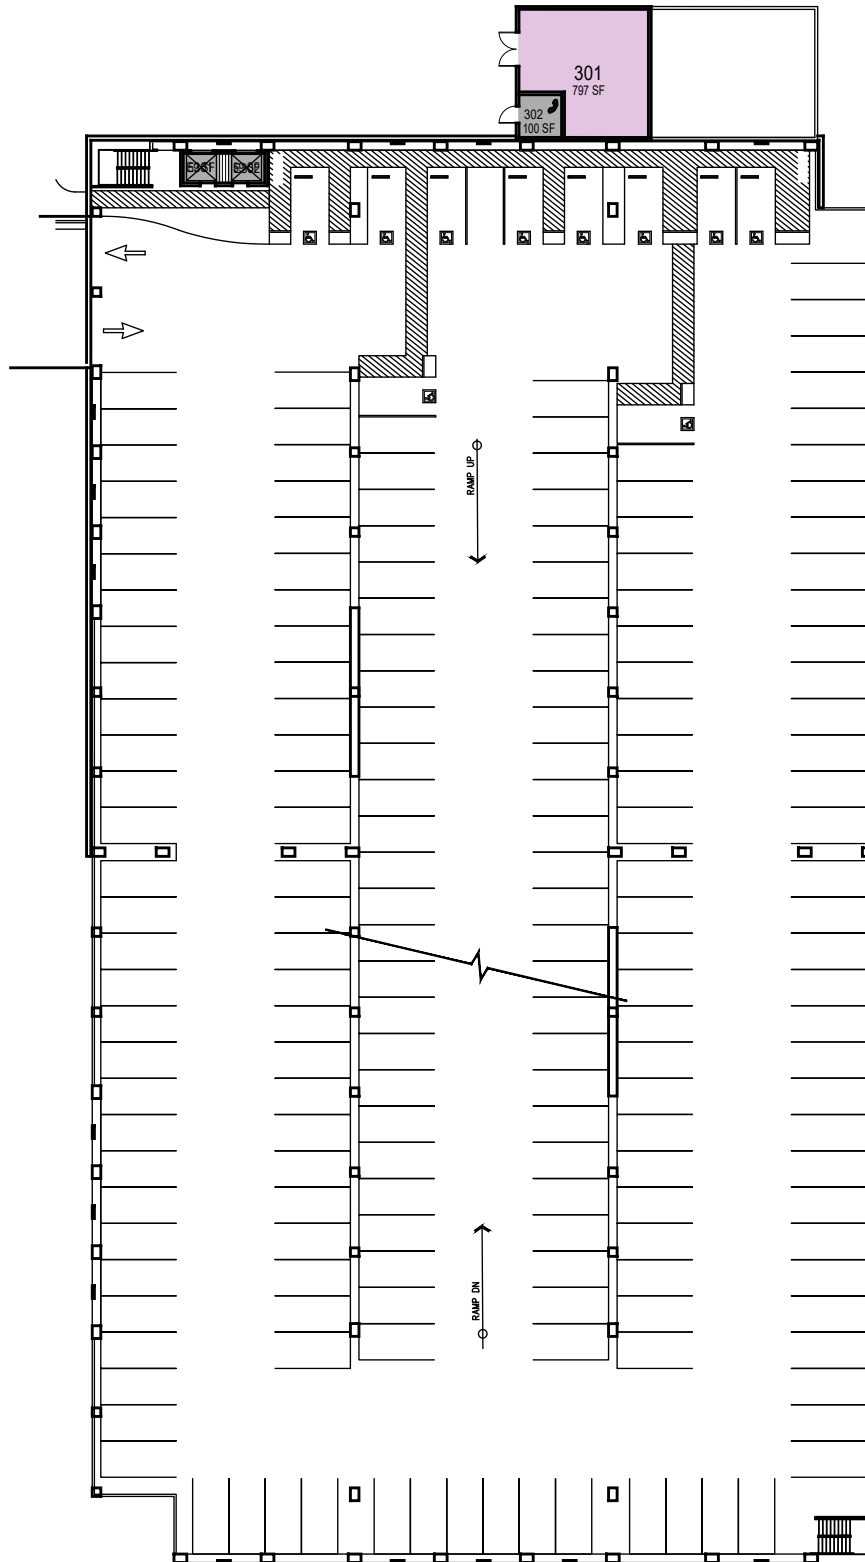

Village Drive Parking Structure

Floor 3
Space Data <http://afd.calpoly.edu/facilities/spacefacility/space_data.asp>

FACILITIES MANAGEMENT AND DEVELOPMENT

000 UNASSIGN	400 STUDY	800 HEALTH
100 CLASS	500 SPECIAL	900 RESIDENTIAL
200 LAB	600 GENERAL	
300 OFFICE	700 SUPPORT	

Room Use

October 2020

1"=45'