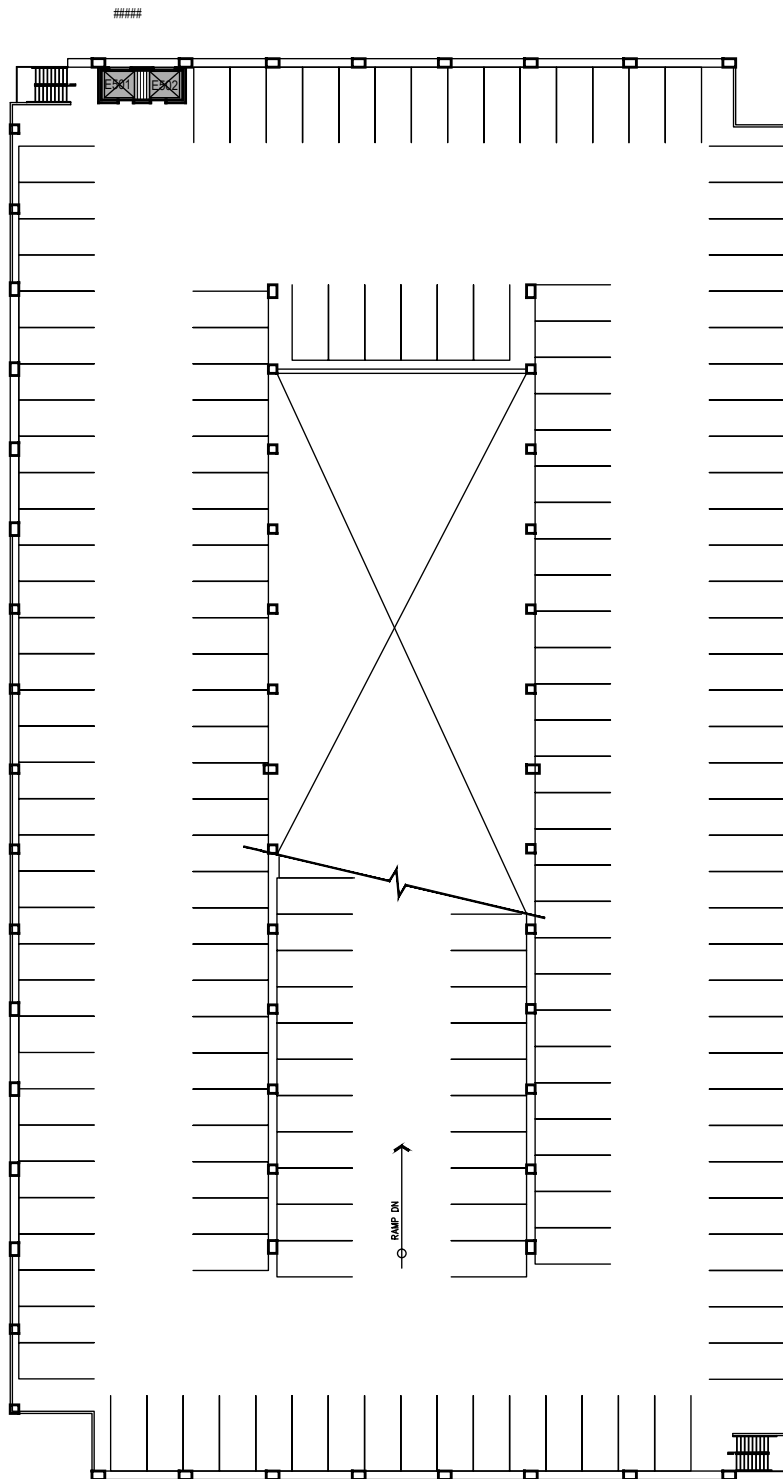

Village Drive Parking Structure

Floor 5
Space Data <http://afd.calpoly.edu/facilities/spacefacility/space_data.asp>

FACILITIES MANAGEMENT AND DEVELOPMENT

000 UNASSIGN	400 STUDY	800 HEALTH
100 CLASS	500 SPECIAL	900 RESIDENTIAL
200 LAB	600 GENERAL	
300 OFFICE	700 SUPPORT	

Room Use

October 2020

1"=45'