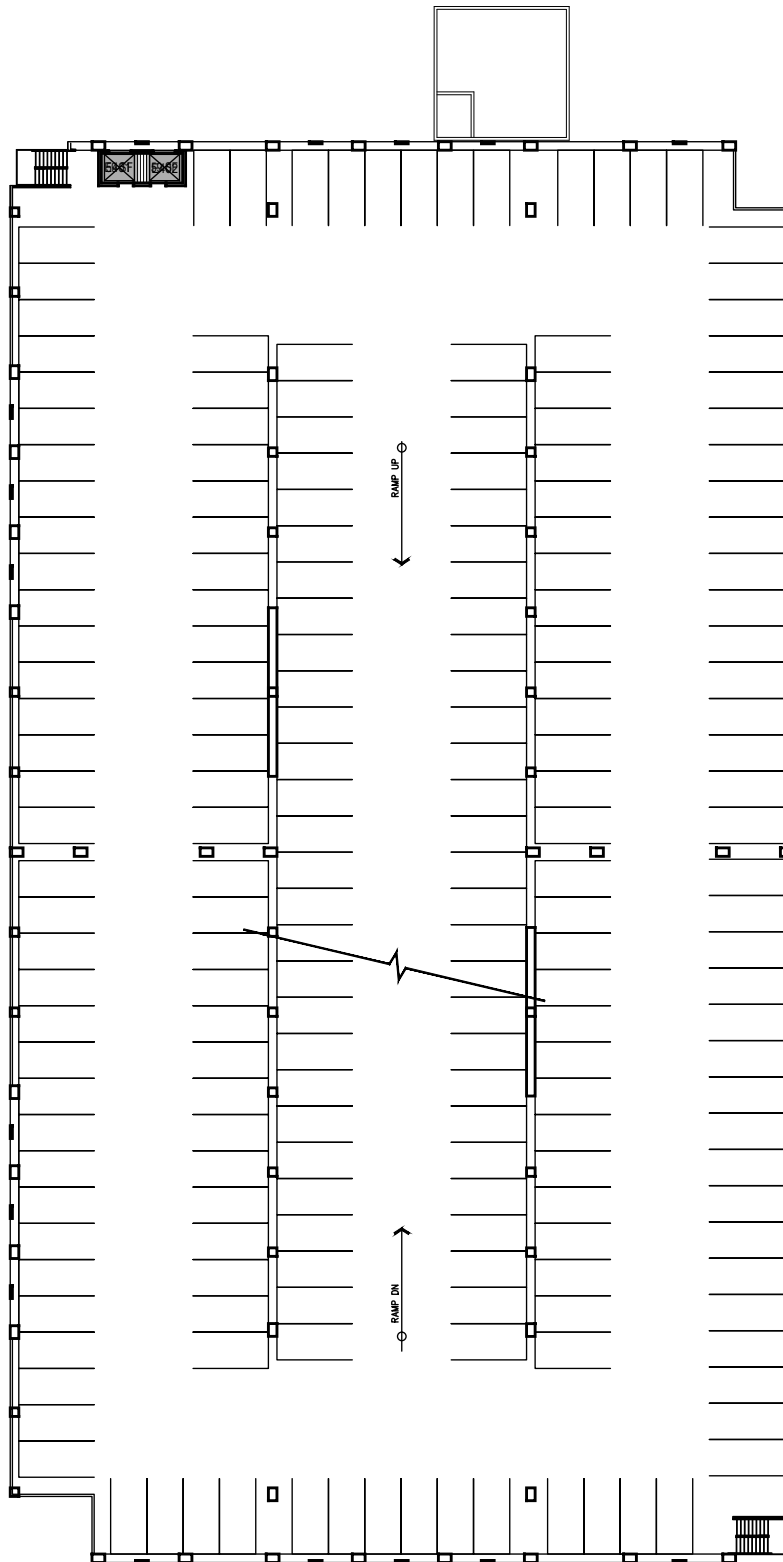

CAL POLY

Village Drive Parking Structure

Floor 4
Space Data <http://afd.calpoly.edu/facilities/spacefacility/space_data.asp>

FACILITIES MANAGEMENT AND DEVELOPMENT

000 UNASSIGN	400 STUDY	800 HEALTH
100 CLASS	500 SPECIAL	900 RESIDENTIAL
200 LAB	600 GENERAL	
300 OFFICE	700 SUPPORT	

Room Use

October 2020

1"=45'