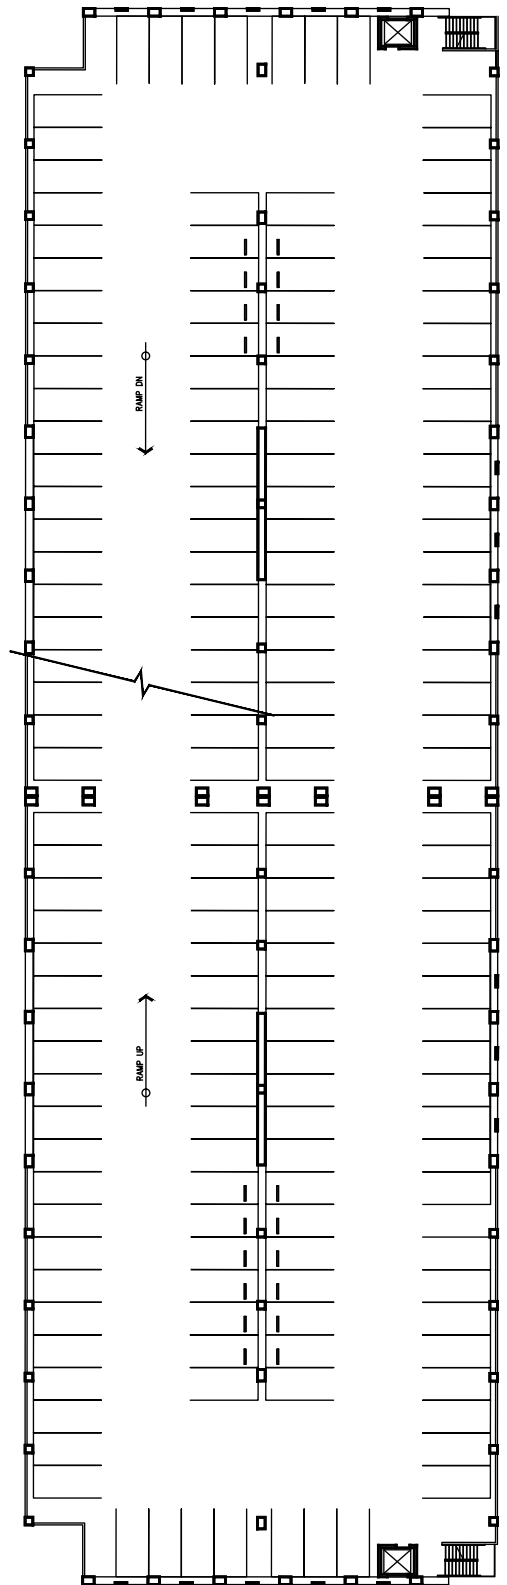

CAL POLY

Canyon Circle Parking Structure

Floor 1
Space Data http://afd.calpoly.edu/facilities/spacefacility/space_data.asp

FACILITIES MANAGEMENT AND DEVELOPMENT

October 2020

1"=50'

CAL POLY

Canyon Circle Parking Structure

Floor 2
Space Data http://afd.calpoly.edu/facilities/spacefacility/space_data.asp

October 2020

1"=50'

CAL POLY

Canyon Circle Parking Structure

Floor 3
Space Data http://afd.calpoly.edu/facilities/spacefacility/space_data.asp

FACILITIES MANAGEMENT AND DEVELOPMENT

October 2020

1"=50'

CAL POLY

Canyon Circle Parking Structure

Floor 4
Space Data http://afd.calpoly.edu/facilities/spacefacility/space_data.asp

October 2020

1"=50'

CAL POLY

Canyon Circle Parking Structure

Floor 5
Space Data http://afd.calpoly.edu/facilities/spacefacility/space_data.asp

FACILITIES MANAGEMENT AND DEVELOPMENT

October 2020

1"=50'

CAL POLY

Canyon Circle Parking Structure