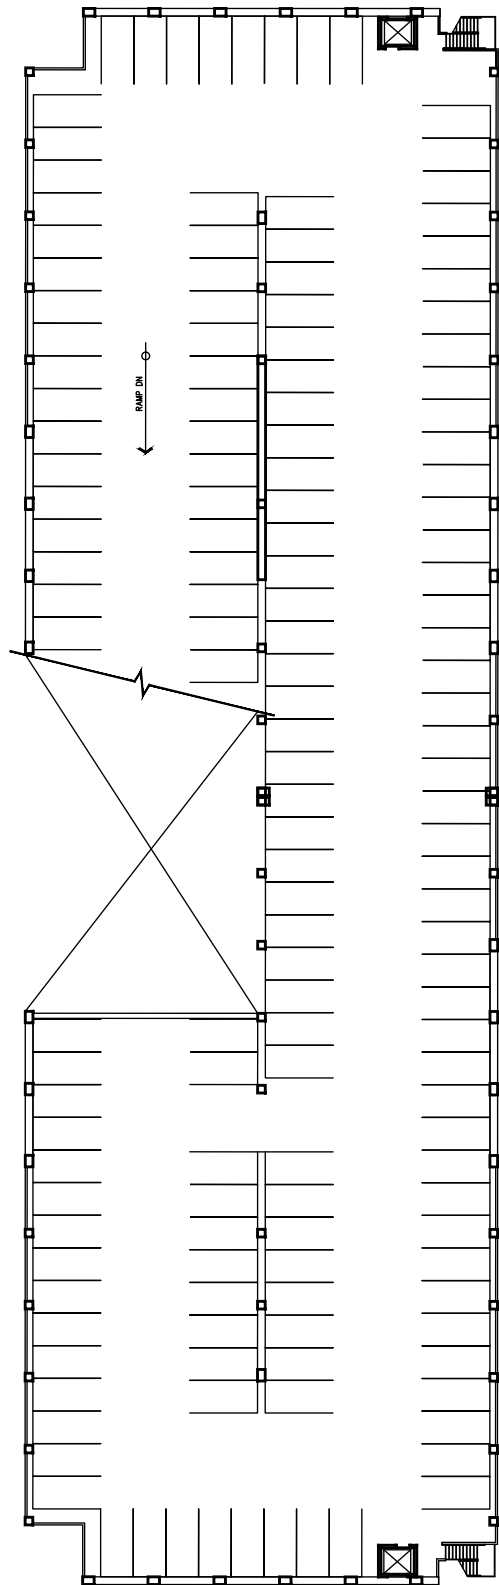

CAL POLY

Canyon Circle Parking Structure

Floor 1
Space Data http://afd.calpoly.edu/facilities/spacefacility/space_data.asp

FACILITIES MANAGEMENT AND DEVELOPMENT

October 2020

1"=50'

CAL POLY

Canyon Circle Parking Structure

Floor 2
Space Data http://afd.calpoly.edu/facilities/spacefacility/space_data.asp

October 2020

1"=50'

CAL POLY

Canyon Circle Parking Structure

Floor 3
Space Data http://afd.calpoly.edu/facilities/spacefacility/space_data.asp

CAL POLY

Canyon Circle Parking Structure

Floor 5
Space Data http://afd.calpoly.edu/facilities/spacefacility/space_data.asp

FACILITIES MANAGEMENT AND DEVELOPMENT

October 2020

1"=50'

CAL POLY

Canyon Circle Parking Structure

Floor 6
Space Data http://afd.calpoly.edu/facilities/spacefacility/space_data.asp

October 2020

1"=50'