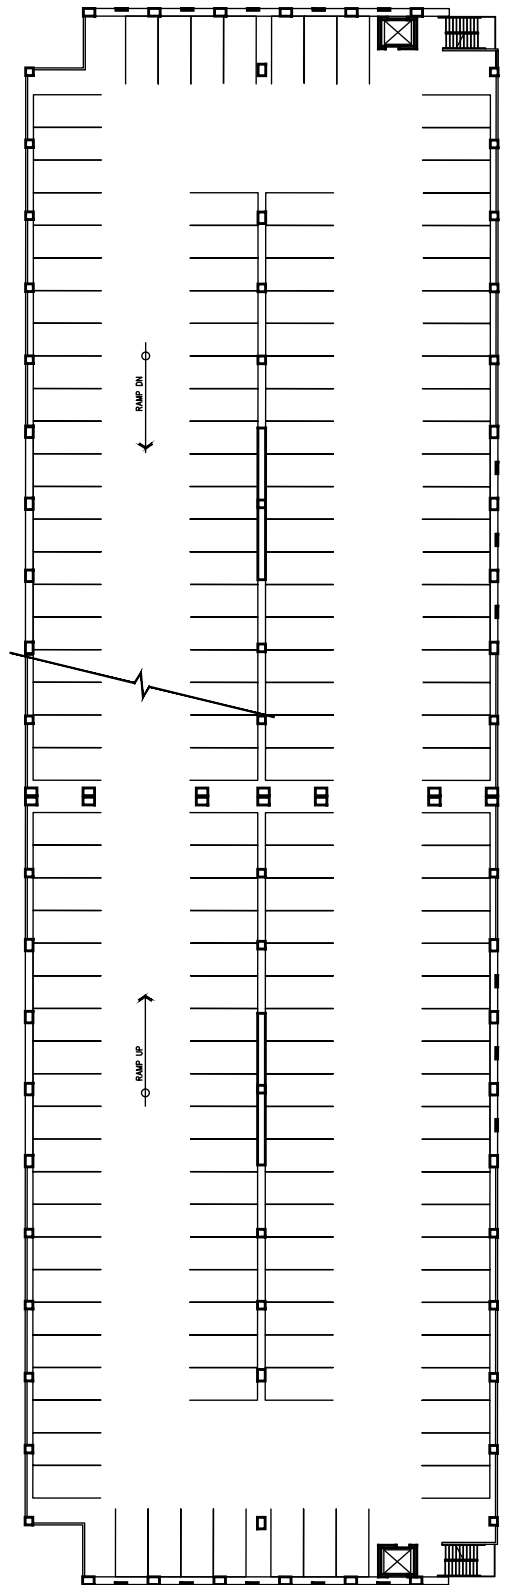

CAL POLY

Canyon Circle Parking Structure

Floor 1
Space Data http://afd.calpoly.edu/facilities/spacefacility/space_data.asp

FACILITIES MANAGEMENT AND DEVELOPMENT

October 2020

1"=50'

CAL POLY

Canyon Circle Parking Structure

Floor 2
Space Data http://afd.calpoly.edu/facilities/spacefacility/space_data.asp

October 2020

1"=50'

CAL POLY

Canyon Circle Parking Structure

Floor 3
Space Data http://afd.calpoly.edu/facilities/spacefacility/space_data.asp

FACILITIES MANAGEMENT AND DEVELOPMENT

October 2020

1"=50'

CAL POLY

Canyon Circle Parking Structure

Floor 4
Space Data http://afd.calpoly.edu/facilities/spacefacility/space_data.asp

October 2020

1"=50'

CAL POLY

Canyon Circle Parking Structure

Floor 5
Space Data http://afd.calpoly.edu/facilities/spacefacility/space_data.asp

FACILITIES MANAGEMENT AND DEVELOPMENT

October 2020

1"=50'

CAL POLY

Canyon Circle Parking Structure