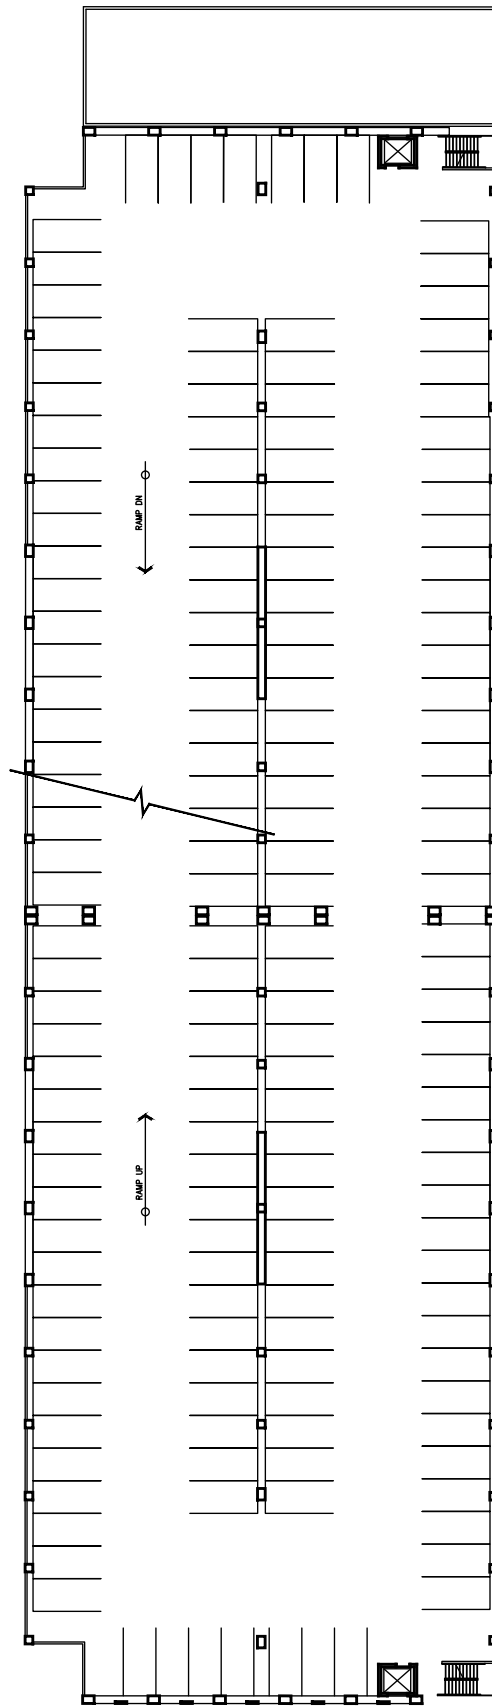

CAL POLY

Canyon Circle Parking Structure

Floor 1
Space Data http://afd.calpoly.edu/facilities/spacefacility/space_data.asp

FACILITIES MANAGEMENT AND DEVELOPMENT

October 2020

1"=50'

CAL POLY

Canyon Circle Parking Structure

Floor 2
Space Data http://afd.calpoly.edu/facilities/spacefacility/space_data.asp

October 2020

1"=50'

CAL POLY

Canyon Circle Parking Structure

Floor 3
Space Data http://afd.calpoly.edu/facilities/spacefacility/space_data.asp