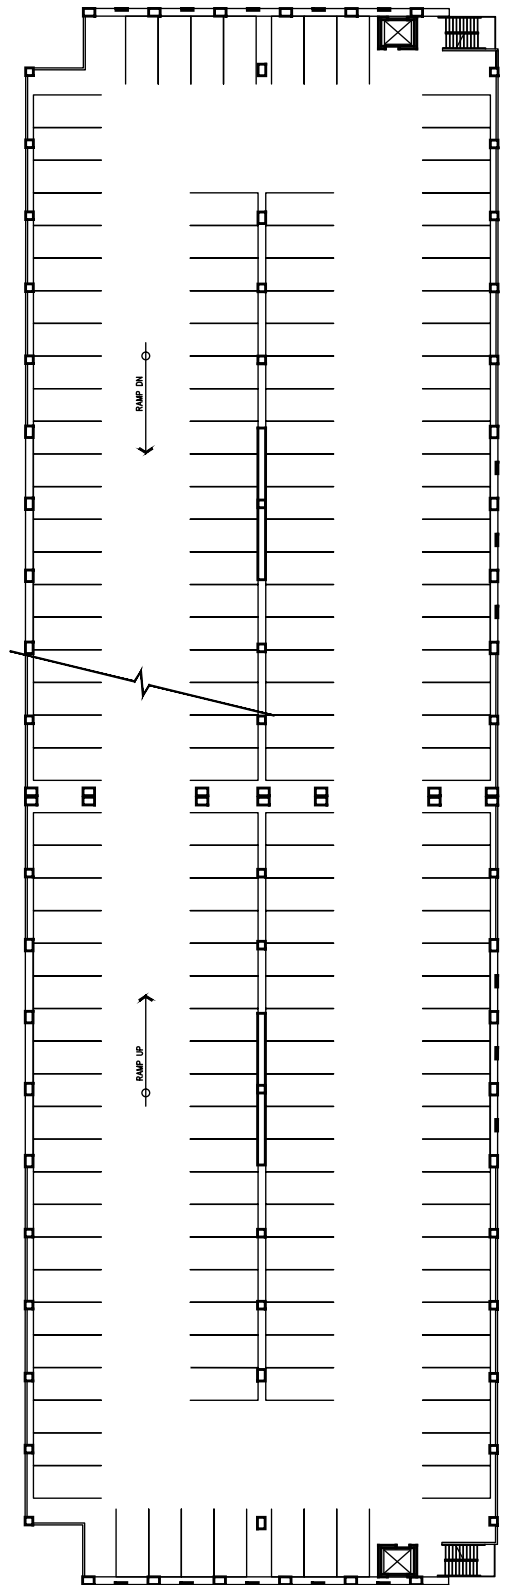

CAL POLY

Canyon Circle Parking Structure

Floor 1
Space Data http://afd.calpoly.edu/facilities/spacefacility/space_data.asp

FACILITIES MANAGEMENT AND DEVELOPMENT

October 2020

1"=50'

CAL POLY

Canyon Circle Parking Structure

Floor 2
Space Data http://afd.calpoly.edu/facilities/spacefacility/space_data.asp

October 2020

1"=50'

CAL POLY

Canyon Circle Parking Structure

Floor 3
Space Data http://afd.calpoly.edu/facilities/spacefacility/space_data.asp

FACILITIES MANAGEMENT AND DEVELOPMENT

October 2020

1"=50'

CAL POLY

Canyon Circle Parking Structure

Floor 4
Space Data http://afd.calpoly.edu/facilities/spacefacility/space_data.asp

October 2020

1"=50'

CAL POLY

Canyon Circle Parking Structure

Floor 5
Space Data http://afd.calpoly.edu/facilities/spacefacility/space_data.asp

FACILITIES MANAGEMENT AND DEVELOPMENT

October 2020

1"=50'

CAL POLY

Canyon Circle Parking Structure