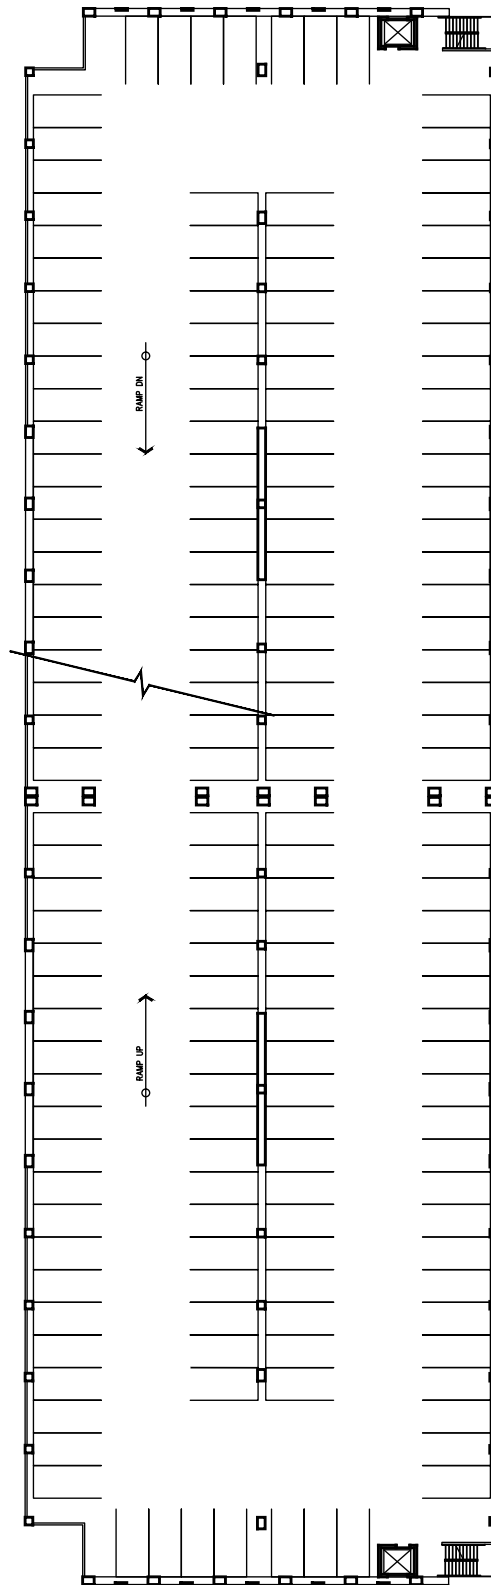

CAL POLY

Canyon Circle Parking
Structure

Floor 1
Space Data http://afd.calpoly.edu/facilities/spacefacility/space_data.asp

FACILITIES MANAGEMENT AND DEVELOPMENT

000 UNASSIGN	400 STUDY	800 HEALTH
100 CLASS	500 SPECIAL	900 RESIDENTIAL
200 LAB	600 GENERAL	
300 OFFICE	700 SUPPORT	

Room Use

October 2020

1"=50'

CAL POLY

Canyon Circle Parking
Structure

Floor 2
Space Data http://afd.calpoly.edu/facilities/spacefacility/space_data.asp

FACILITIES MANAGEMENT AND DEVELOPMENT

000 UNASSIGN	400 STUDY	800 HEALTH
100 CLASS	500 SPECIAL	900 RESIDENTIAL
200 LAB	600 GENERAL	
300 OFFICE	700 SUPPORT	

Room Use

October 2020

1"=50'

CAL POLY

Canyon Circle Parking
Structure

Floor 3
Space Data http://afd.calpoly.edu/facilities/spacefacility/space_data.asp

FACILITIES MANAGEMENT AND DEVELOPMENT

000 UNASSIGN	400 STUDY	800 HEALTH
100 CLASS	500 SPECIAL	900 RESIDENTIAL
200 LAB	600 GENERAL	
300 OFFICE	700 SUPPORT	

Room Use

October 2020

1"=50'

CAL POLY

Canyon Circle Parking
Structure

Floor 4
Space Data http://afd.calpoly.edu/facilities/spacefacility/space_data.asp

FACILITIES MANAGEMENT AND DEVELOPMENT

000 UNASSIGN	400 STUDY	800 HEALTH
100 CLASS	500 SPECIAL	900 RESIDENTIAL
200 LAB	600 GENERAL	
300 OFFICE	700 SUPPORT	