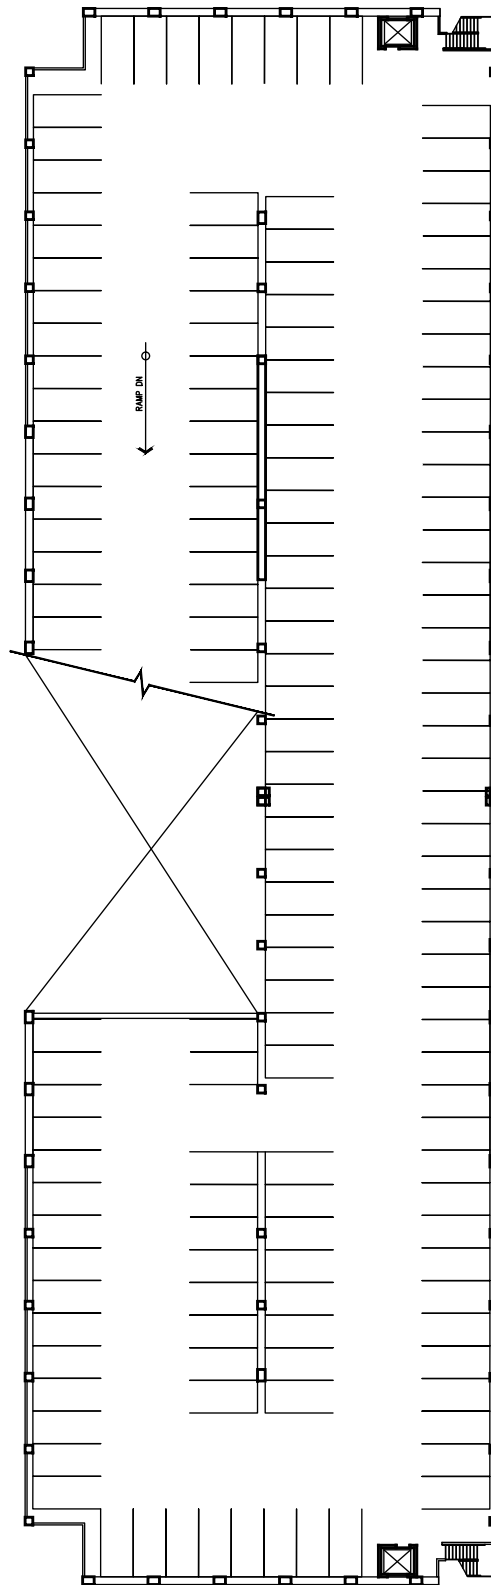

CAL POLY

Canyon Circle Parking Structure

Floor 6
Space Data <http://afd.calpoly.edu/facilities/spacefacility/space_data.asp>

FACILITIES MANAGEMENT AND DEVELOPMENT

000 UNASSIGN	400 STUDY	800 HEALTH
100 CLASS	500 SPECIAL	900 RESIDENTIAL
200 LAB	600 GENERAL	
300 OFFICE	700 SUPPORT	

Room Use

October 2020

1"=50'