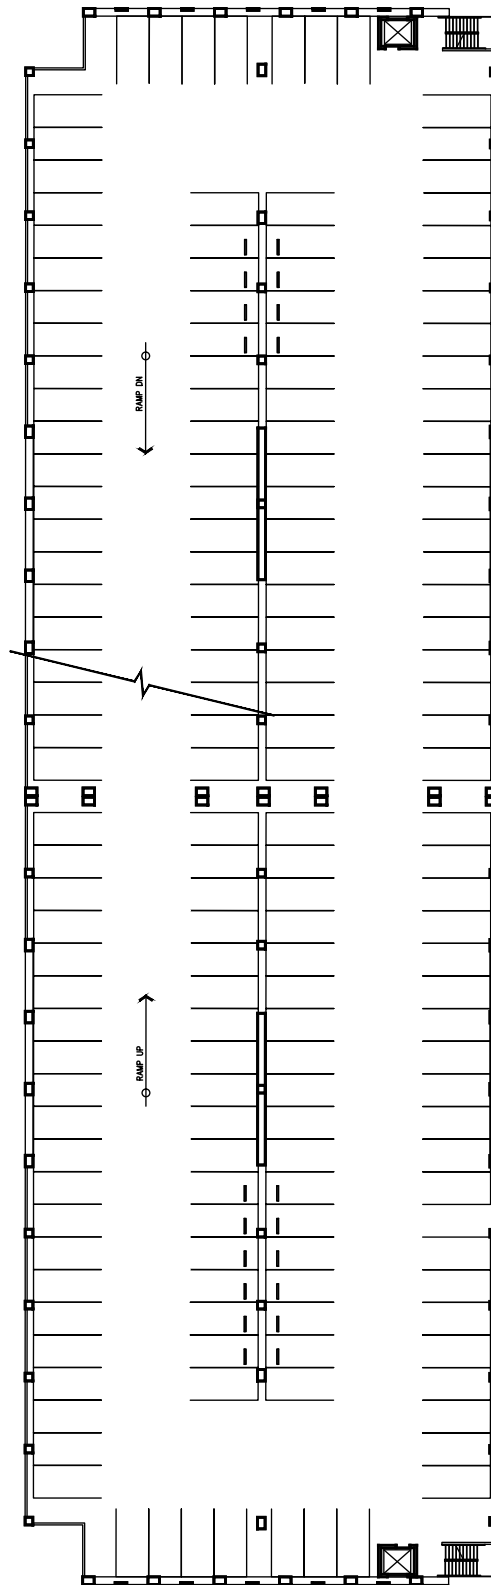

CAL POLY

Canyon Circle Parking Structure

Floor 5
Space Data <http://afd.calpoly.edu/facilities/spacefacility/space_data.asp>

FACILITIES MANAGEMENT AND DEVELOPMENT

000 UNASSIGN	400 STUDY	800 HEALTH
100 CLASS	500 SPECIAL	900 RESIDENTIAL
200 LAB	600 GENERAL	
300 OFFICE	700 SUPPORT	

Room Use

October 2020

1"=50'