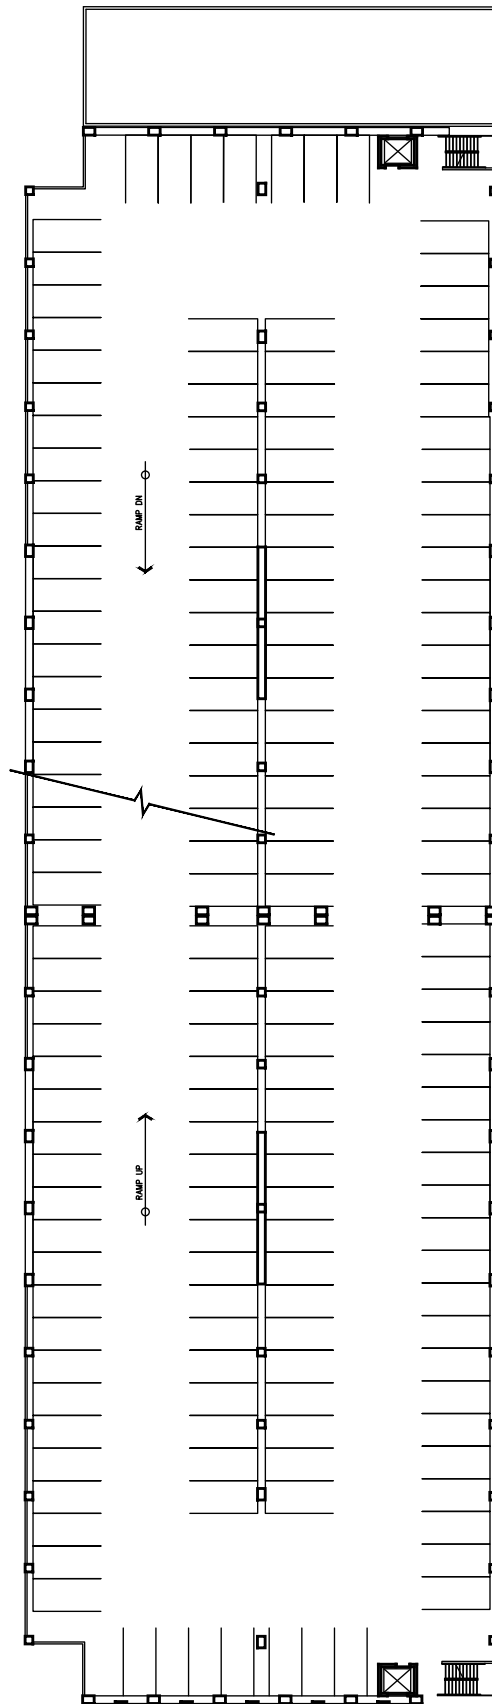

CAL POLY

Canyon Circle Parking
Structure

Floor 1
Space Data http://afd.calpoly.edu/facilities/spacefacility/space_data.asp

FACILITIES MANAGEMENT AND DEVELOPMENT

000 UNASSIGN	400 STUDY	800 HEALTH
100 CLASS	500 SPECIAL	900 RESIDENTIAL
200 LAB	600 GENERAL	
300 OFFICE	700 SUPPORT	

Room Use

October 2020

1"=50'

CAL POLY

Canyon Circle Parking
Structure

Floor 2
Space Data http://afd.calpoly.edu/facilities/spacefacility/space_data.asp

FACILITIES MANAGEMENT AND DEVELOPMENT

000 UNASSIGN	400 STUDY	800 HEALTH
100 CLASS	500 SPECIAL	900 RESIDENTIAL
200 LAB	600 GENERAL	
300 OFFICE	700 SUPPORT	

Room Use

October 2020

1"=50'

CAL POLY

Canyon Circle Parking
Structure

Floor 3
Space Data http://afd.calpoly.edu/facilities/spacefacility/space_data.asp

FACILITIES MANAGEMENT AND DEVELOPMENT

000 UNASSIGN	400 STUDY	800 HEALTH
100 CLASS	500 SPECIAL	900 RESIDENTIAL
200 LAB	600 GENERAL	
300 OFFICE	700 SUPPORT	