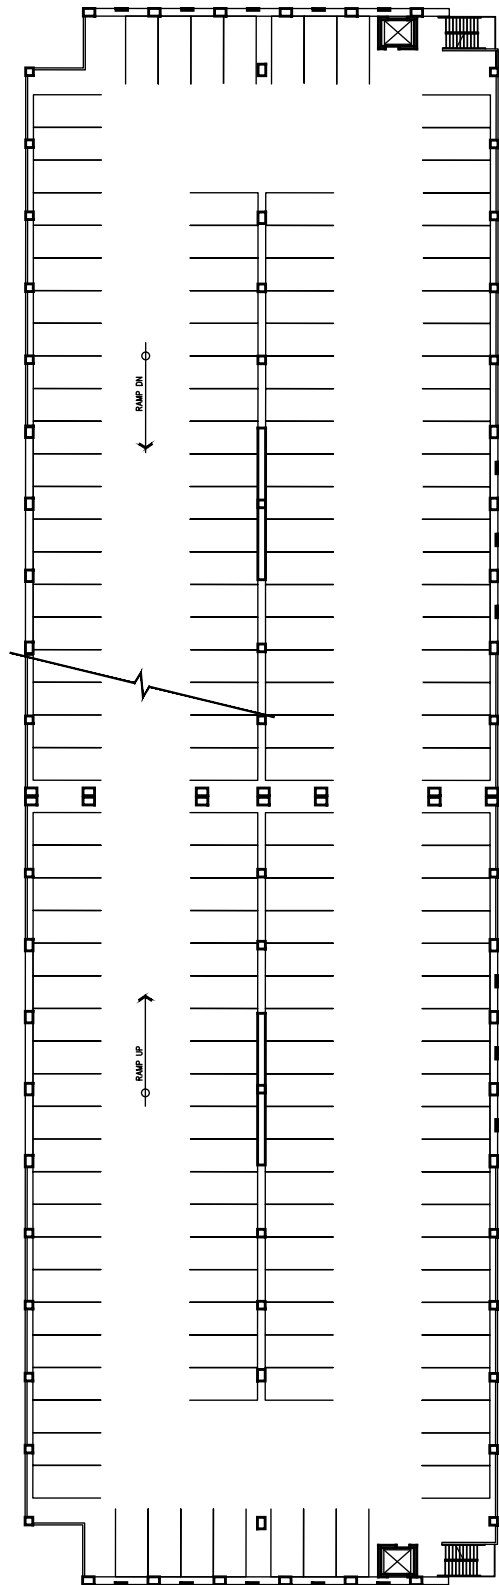

CAL POLY

Canyon Circle Parking
Structure

Floor 1
Space Data http://afd.calpoly.edu/facilities/spacefacility/space_data.asp

FACILITIES MANAGEMENT AND DEVELOPMENT

000 UNASSIGN	400 STUDY	800 HEALTH
100 CLASS	500 SPECIAL	900 RESIDENTIAL
200 LAB	600 GENERAL	
300 OFFICE	700 SUPPORT	

Room Use

October 2020

1"=50'

CAL POLY

Canyon Circle Parking
Structure

Floor 2
Space Data http://afd.calpoly.edu/facilities/spacefacility/space_data.asp

FACILITIES MANAGEMENT AND DEVELOPMENT

000 UNASSIGN	400 STUDY	800 HEALTH
100 CLASS	500 SPECIAL	900 RESIDENTIAL
200 LAB	600 GENERAL	
300 OFFICE	700 SUPPORT	

Room Use

October 2020

1"=50'

CAL POLY

Canyon Circle Parking
Structure

Floor 3
Space Data http://afd.calpoly.edu/facilities/spacefacility/space_data.asp

FACILITIES MANAGEMENT AND DEVELOPMENT

000 UNASSIGN	400 STUDY	800 HEALTH
100 CLASS	500 SPECIAL	900 RESIDENTIAL
200 LAB	600 GENERAL	
300 OFFICE	700 SUPPORT	