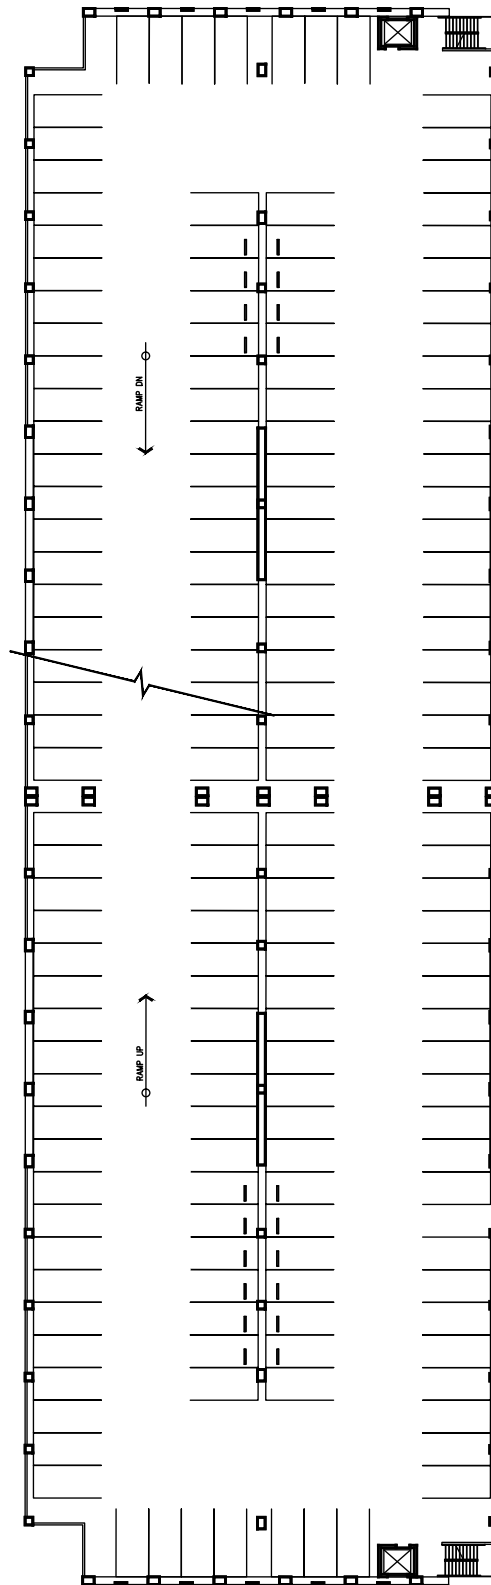

CAL POLY

Canyon Circle Parking Structure

Floor 5
Space Data <http://afd.calpoly.edu/facilities/spacefacility/space_data.asp>

FACILITIES MANAGEMENT AND DEVELOPMENT

00000 UNASSIGN	107500 OCOB	120000 ACAD AFRS	137500 UNIV DEV
102500 CAFES	110000 CLA	120400 ITS	140000 STUD AFRS
105000 CAED	112500 CENG	121300 DIV/INCL	145000 PRESIDENT
117500 CSM	125000 AFD	150000 UNIV SUP	

College/Division

October 2020

1"=50'