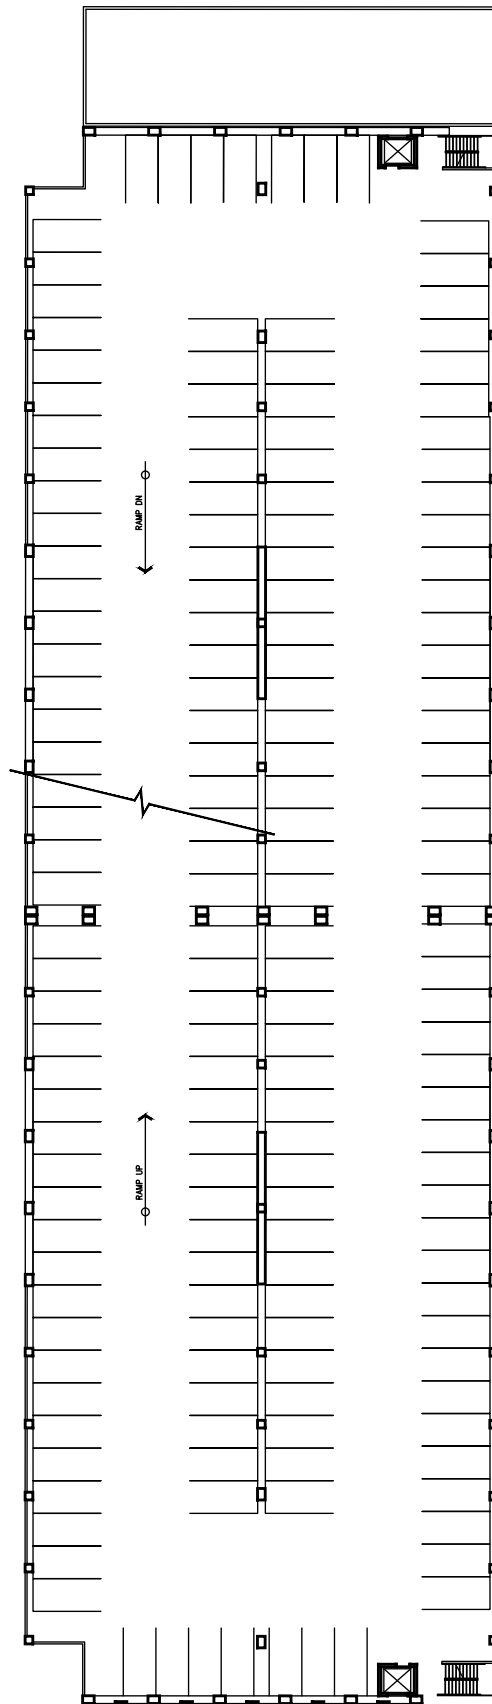

CAL POLY

Canyon Circle Parking Structure

Floor 1
Space Data http://afd.calpoly.edu/facilities/spacefacility/space_data.asp

FACILITIES MANAGEMENT AND DEVELOPMENT

00000 UNASSIGN	10750 OCOB	12000 ACAD AFRS	13750 UNIV DEV
10250 CAFES	11000 CLA	12040 ITS	14000 STUD AFRS
10500 CAED	11250 CENG	12130 DIV/INCL	14500 PRESIDENT
11750 CSM	12500 AFD	15000 UNIV SUP	

October 2020

1"=50'

College/Division

CAL POLY

Canyon Circle Parking
Structure

Floor 2
Space Data http://afd.calpoly.edu/facilities/spacefacility/space_data.asp

FACILITIES MANAGEMENT AND DEVELOPMENT

00000 UNASSIGN	107500 OCOB	120000 ACAD AFRS	137500 UNIV DEV
102500 CAFES	110000 CLA	120400 ITS	140000 STUD AFRS
105000 CAED	112500 CENG	121300 DIV/INCL	145000 PRESIDENT
117500 CSM	125000 AFD	150000 UNIV SUP	