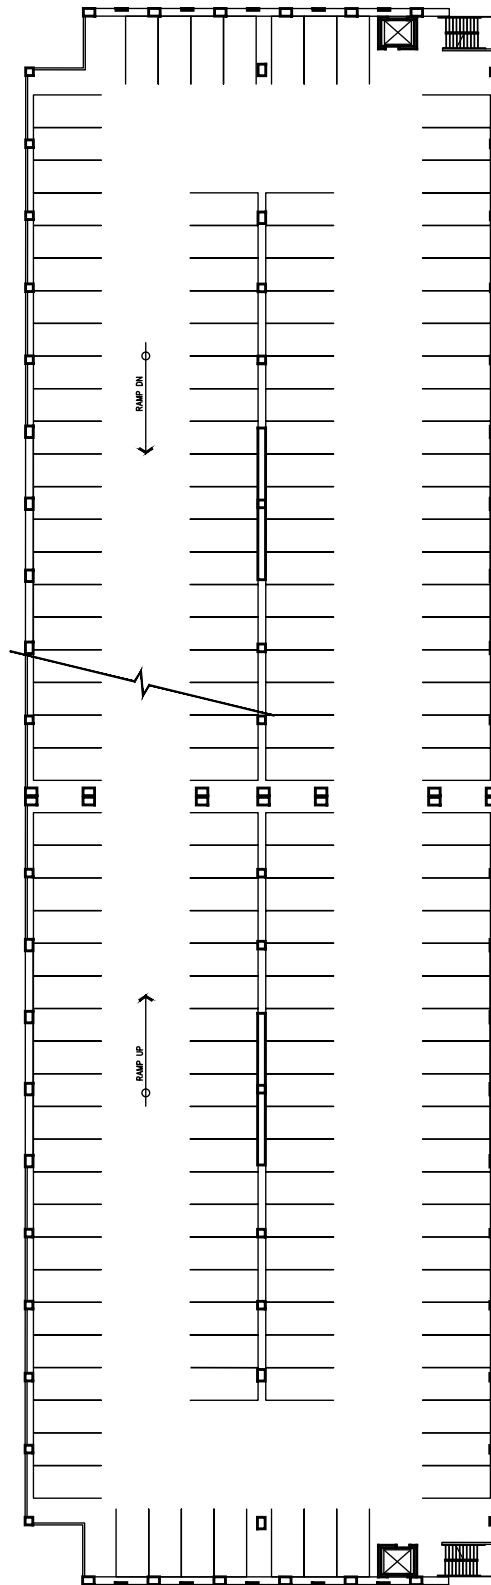

CAL POLY

Canyon Circle Parking
Structure

Floor 4
Space Data <http://afd.calpoly.edu/facilities/spacefacility/space_data.asp>

FACILITIES MANAGEMENT AND DEVELOPMENT

00000 UNASSIGN	107500 OCOB	120000 ACAD AFRS	137500 UNIV DEV
102500 CAFES	110000 CLA	120400 ITS	140000 STUD AFRS
105000 CAED	112500 CENG	121300 DIV/INCL	145000 PRESIDENT
117500 CSM	125000 AFD	150000 UNIV SUP	

College/Division

October 2020

1"=50'