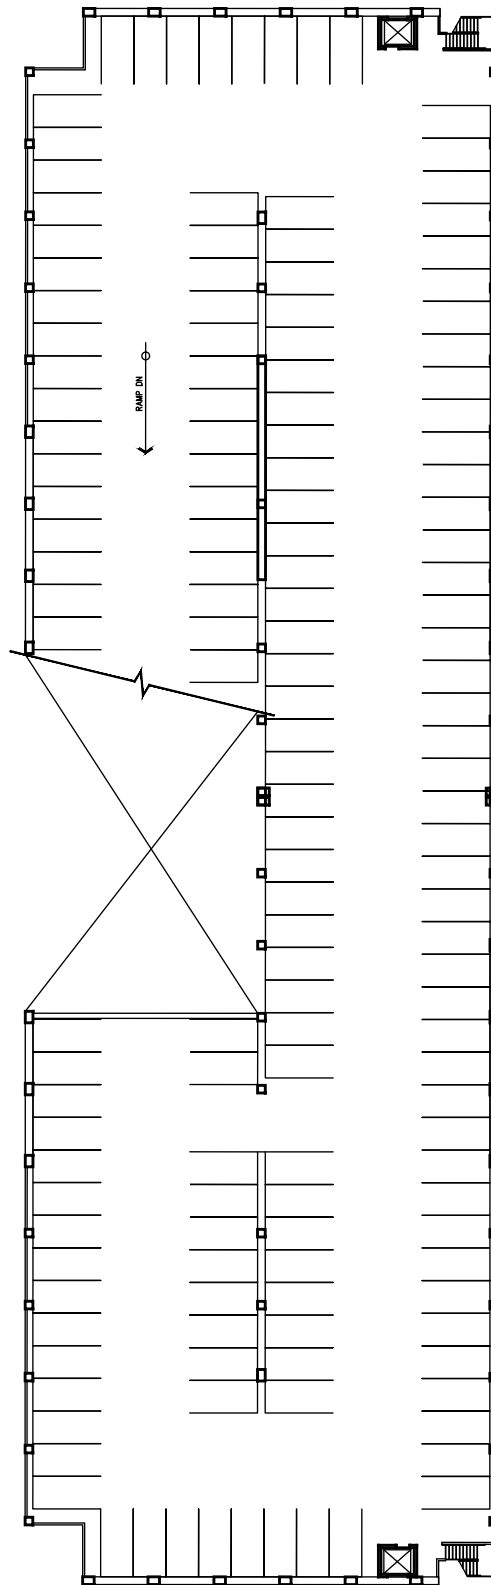

CAL POLY

Canyon Circle Parking
Structure

Floor 6
Space Data <http://afd.calpoly.edu/facilities/spacefacility/space_data.asp>

FACILITIES MANAGEMENT AND DEVELOPMENT

00000 UNASSIGN	107500 OCOB	120000 ACAD AFRS	137500 UNIV DEV
102500 CAFES	110000 CLA	120400 ITS	140000 STUD AFRS
105000 CAED	112500 CENG	121300 DIV/INCL	145000 PRESIDENT
117500 CSM	125000 AFD	150000 UNIV SUP	

College/Division

October 2020

1"=50'