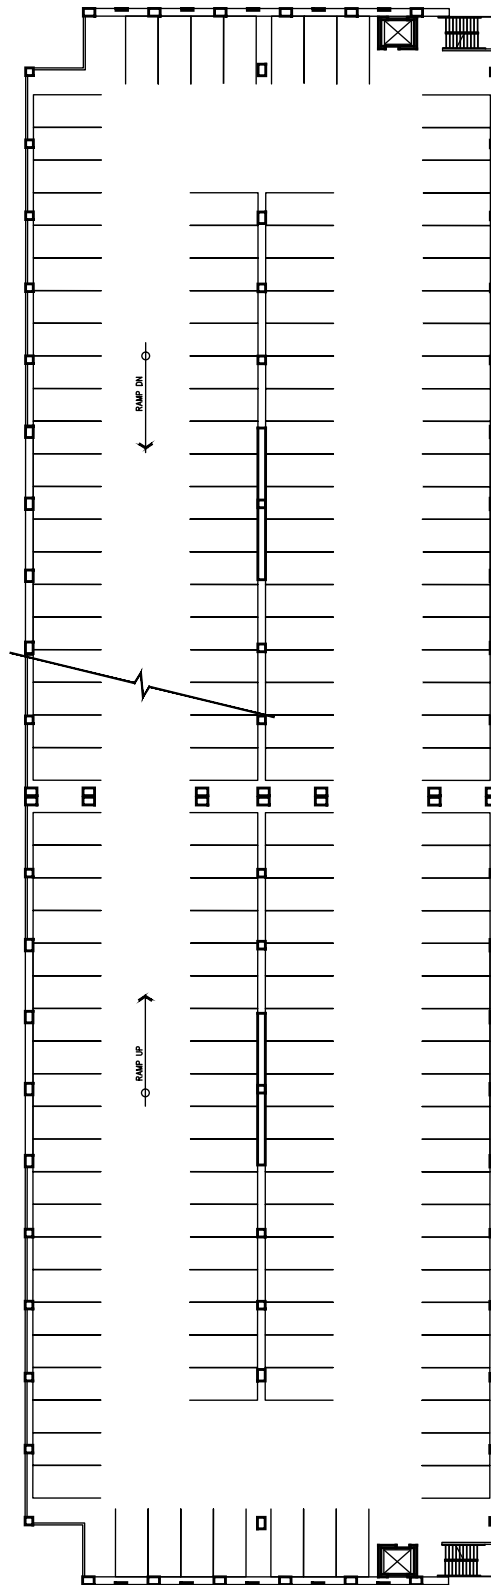

CAL POLY

Canyon Circle Parking Structure

Floor 1
Space Data http://afd.calpoly.edu/facilities/spacefacility/space_data.asp

FACILITIES MANAGEMENT AND DEVELOPMENT

00000 UNASSIGN	10750 OCOB	12000 ACAD AFRS	13750 UNIV DEV
10250 CAFES	11000 CLA	12040 ITS	14000 STUD AFRS
10500 CAED	11250 CENG	12130 DIV/INCL	14500 PRESIDENT
11750 CSM	12500 AFD	15000 UNIV SUP	

October 2020

1"=50'

College/Division

CAL POLY

Canyon Circle Parking
Structure

Floor 2
Space Data http://afd.calpoly.edu/facilities/spacefacility/space_data.asp

FACILITIES MANAGEMENT AND DEVELOPMENT

00000 UNASSIGN	107500 OCOB	120000 ACAD AFRS	137500 UNIV DEV
102500 CAFES	110000 CLA	120400 ITS	140000 STUD AFRS
105000 CAED	112500 CENG	121300 DIV/INCL	145000 PRESIDENT
117500 CSM	125000 AFD	150000 UNIV SUP	

College/Division

October 2020

1"=50'

CAL POLY

Canyon Circle Parking
Structure

Floor 3
Space Data http://afd.calpoly.edu/facilities/spacefacility/space_data.asp

FACILITIES MANAGEMENT AND DEVELOPMENT

00000 UNASSIGN	107500 OCOB	120000 ACAD AFRS	137500 UNIV DEV
102500 CAFES	110000 CLA	120400 ITS	140000 STUD AFRS
105000 CAED	112500 CENG	121300 DIV/INCL	145000 PRESIDENT
117500 CSM	125000 AFD	150000 UNIV SUP	