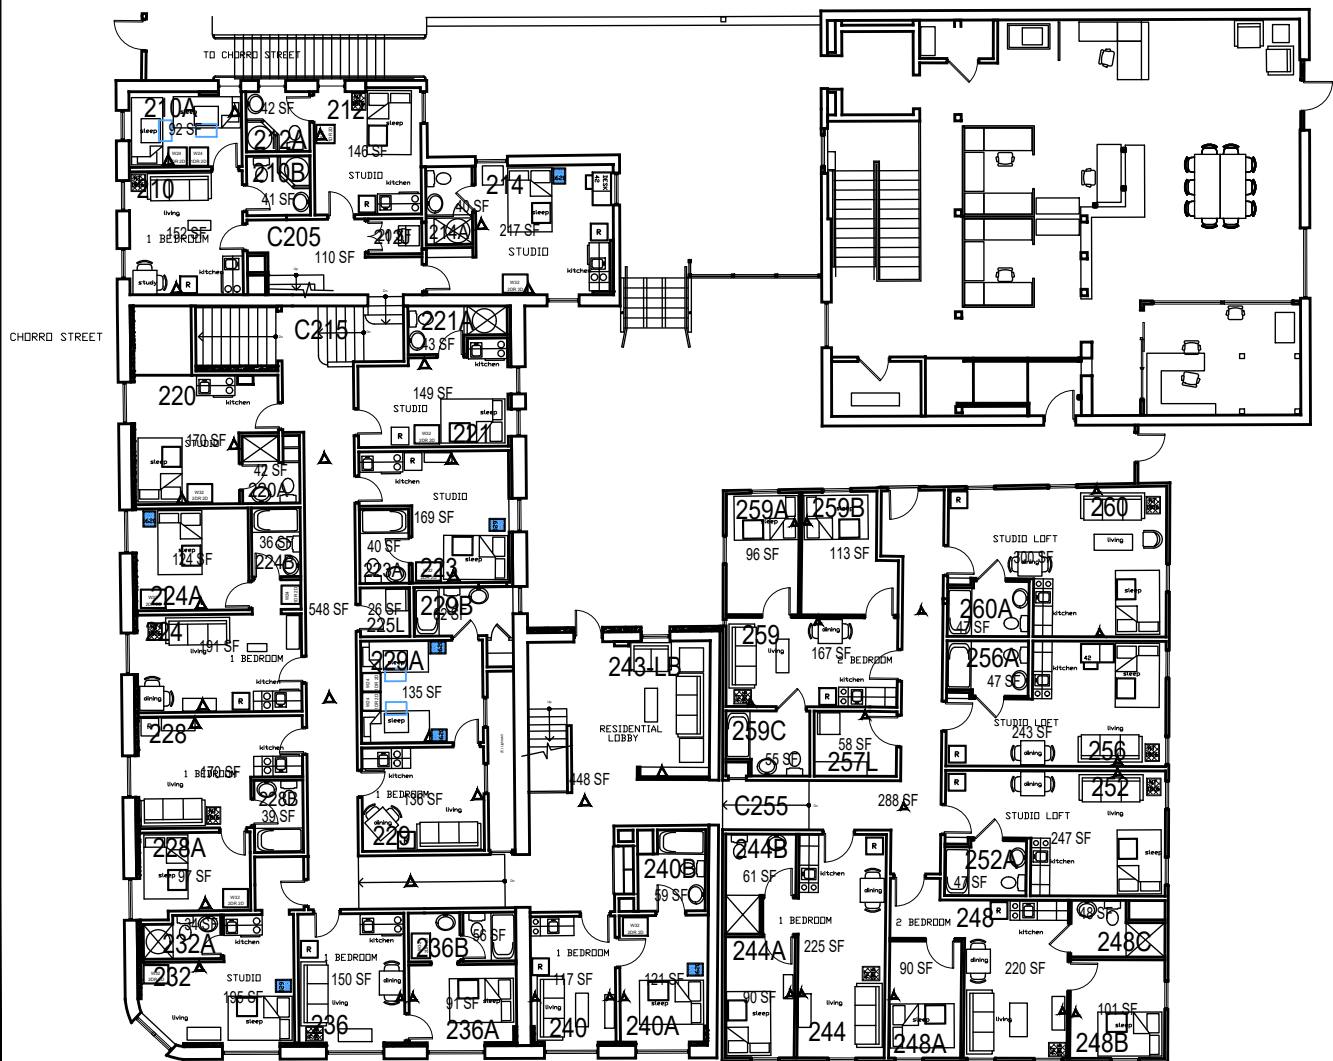

### CP Lofts

Floor 1  
Space Data [http://afd.calpoly.edu/facilities/spacefacility/space\\_data.asp](http://afd.calpoly.edu/facilities/spacefacility/space_data.asp)

FACILITIES MANAGEMENT AND DEVELOPMENT

October 2020

1" = 20'-0"

**CAL POLY**

CP Lofts

Floor 2  
Space Data [http://afd.calpoly.edu/facilities/spacefacility/space\\_data.asp](http://afd.calpoly.edu/facilities/spacefacility/space_data.asp)

FACILITIES MANAGEMENT AND DEVELOPMENT