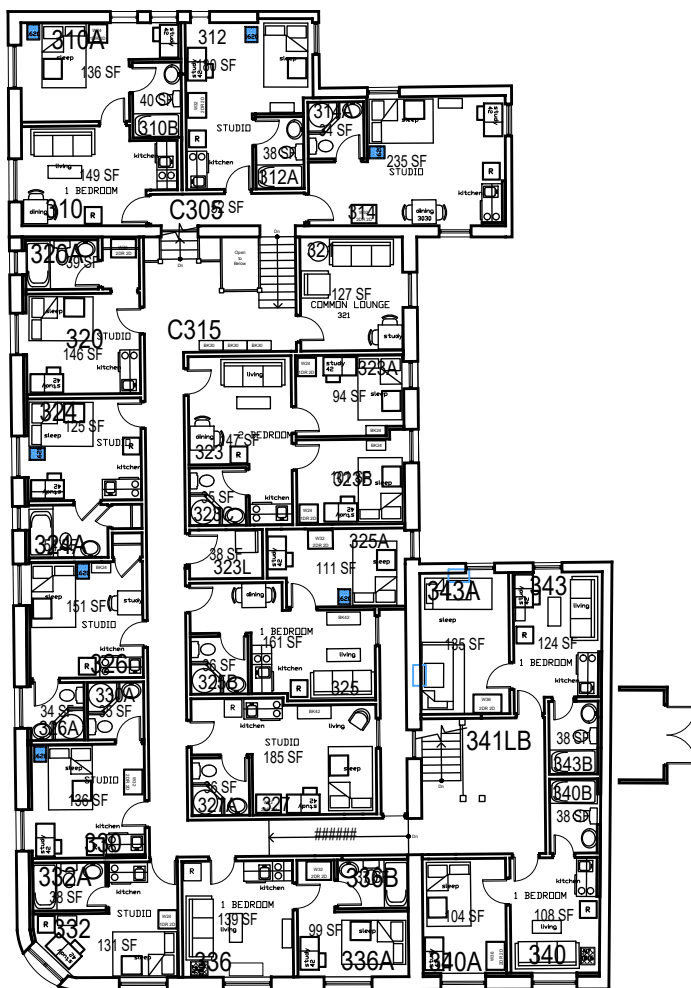

### CP Lofts

Floor 1  
Space Data [http://afd.calpoly.edu/facilities/spacefacility/space\\_data.asp](http://afd.calpoly.edu/facilities/spacefacility/space_data.asp)

FACILITIES MANAGEMENT AND DEVELOPMENT

October 2020

1" = 20'-0"

**CAL POLY**

CP Lofts

Floor 2  
Space Data [http://afd.calpoly.edu/facilities/spacefacility/space\\_data.asp](http://afd.calpoly.edu/facilities/spacefacility/space_data.asp)

FACILITIES MANAGEMENT AND DEVELOPMENT

October 2020

1" = 20'-0"

**CAL POLY**

October 2020

1" = 20'-0"