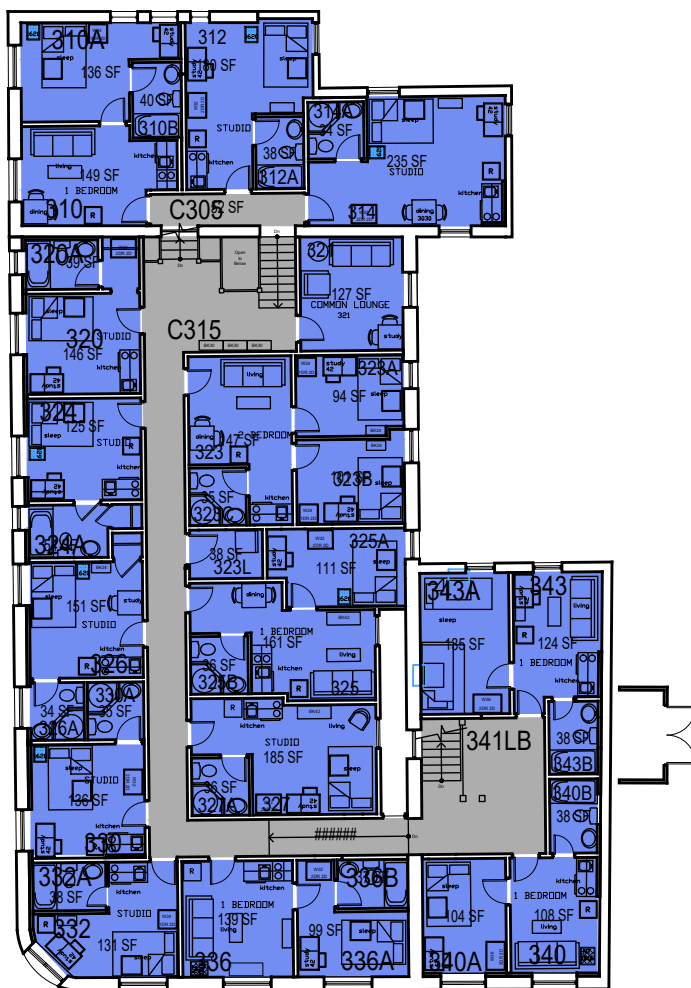

CAL POLY

CP Lofts

Floor 1
Space Data http://afd.calpoly.edu/facilities/spacefacility/space_data.asp

FACILITIES MANAGEMENT AND DEVELOPMENT

000 UNASSIGN	400 STUDY	800 HEALTH
100 CLASS	500 SPECIAL	900 RESIDENTIAL
200 LAB	600 GENERAL	
300 OFFICE	700 SUPPORT	

Room Use

October 2020

1" = 20'-0"

CAL POLY

CP Lofts

Floor 2
Space Data http://afd.calpoly.edu/facilities/spacefacility/space_data.asp

FACILITIES MANAGEMENT AND DEVELOPMENT

000 UNASSIGN	400 STUDY	800 HEALTH
100 CLASS	500 SPECIAL	900 RESIDENTIAL
200 LAB	600 GENERAL	
300 OFFICE	700 SUPPORT	

Room Use

October 2020

1" = 20'-0"

CAL POLY

CP Lofts

Floor 3
Space Data http://afd.calpoly.edu/facilities/spacefacility/space_data.asp

FACILITIES MANAGEMENT AND DEVELOPMENT

000 UNASSIGN	400 STUDY	800 HEALTH
100 CLASS	500 SPECIAL	900 RESIDENTIAL
200 LAB	600 GENERAL	
300 OFFICE	700 SUPPORT	

October 2020

1" = 20'-0"

Room Use