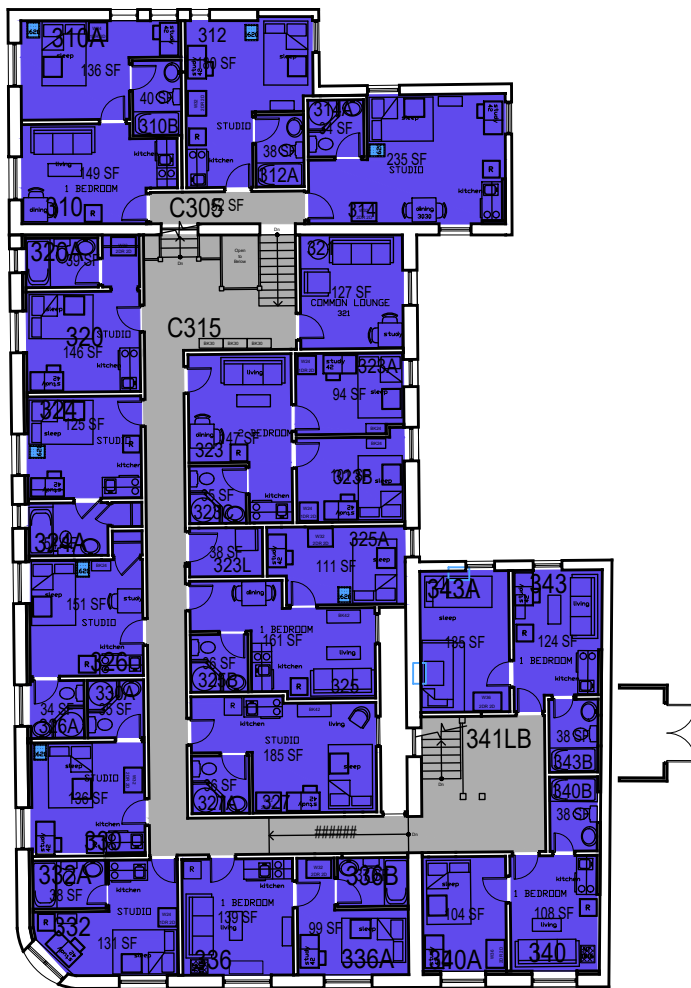

CAL POLY

CP Lofts

Floor 1
Space Data http://afd.calpoly.edu/facilities/spacefacility/space_data.asp

FACILITIES MANAGEMENT AND DEVELOPMENT

00000 UNASSIGN	107500 OCOB	120000 ACAD AFRS	137500 UNIV DEV
102500 CAFES	110000 CLA	120400 ITS	140000 STUD AFRS
105000 CAED	112500 CENG	121300 DIV/INCL	145000 PRESIDENT
117500 CSM	125000 AFD	150000 UNIV SUP	

College/Division

October 2020

1" = 20'-0"

CAL POLY

CP Lofts

Floor 2
Space Data http://afd.calpoly.edu/facilities/spacefacility/space_data.asp

FACILITIES MANAGEMENT AND DEVELOPMENT

00000 UNASSIGN	107500 OCOB	120000 ACAD AFRS	137500 UNIV DEV
102500 CAFES	110000 CLA	120400 ITS	140000 STUD AFRS
105000 CAED	112500 CENG	121300 DIV/INCL	145000 PRESIDENT
117500 CSM	125000 AFD	150000 UNIV SUP	

College/Division

October 2020

1" = 20'-0"

CAL POLY

CP Lofts

Floor 3
Space Data http://afd.calpoly.edu/facilities/spacefacility/space_data.asp

FACILITIES MANAGEMENT AND DEVELOPMENT

00000 UNASSIGN	107500 OCOB	120000 ACAD AFRS	137500 UNIV DEV
102500 CAFES	110000 CLA	120400 ITS	140000 STUD AFRS
105000 CAED	112500 CENG	121300 DIV/INCL	145000 PRESIDENT
	117500 CSM	125000 AFD	150000 UNIV SUP

October 2020

1" = 20'-0"

College/Division