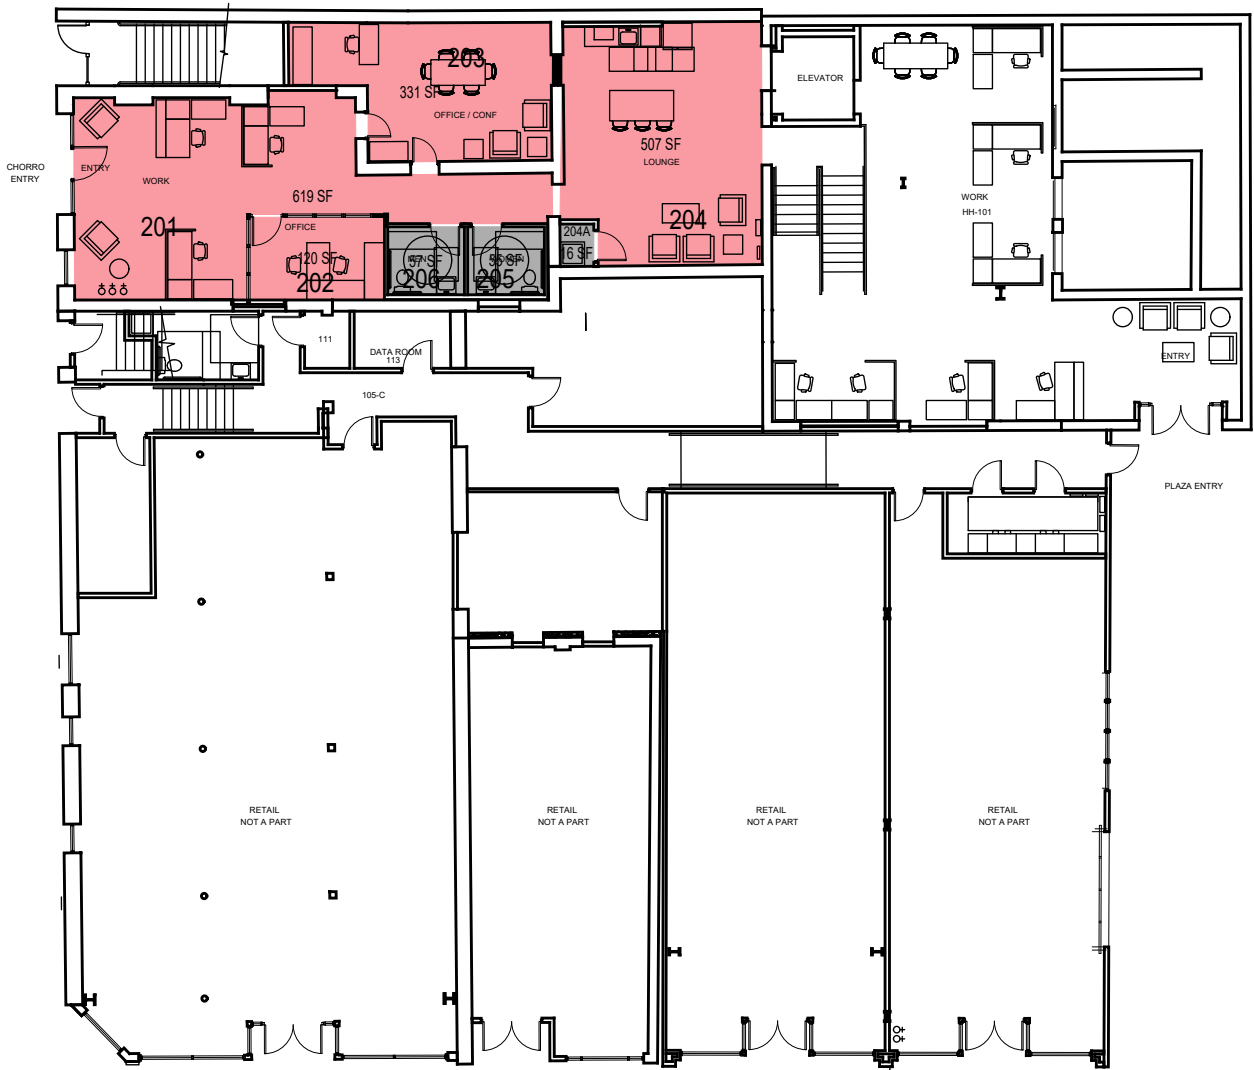

CAL POLY

Commercial Space

Floor 1
Space Data http://afd.calpoly.edu/facilities/spacefacility/space_data.asp

FACILITIES MANAGEMENT AND DEVELOPMENT

000 UNASSIGN	400 STUDY	800 HEALTH
100 CLASS	500 SPECIAL	900 RESIDENTIAL
200 LAB	600 GENERAL	
300 OFFICE	700 SUPPORT	

Room Use

October 2020

1"=20'

CAL POLY

Commercial Space

Floor 2
Space Data http://afd.calpoly.edu/facilities/spacefacility/space_data.asp

FACILITIES MANAGEMENT AND DEVELOPMENT

000 UNASSIGN	400 STUDY	800 HEALTH
100 CLASS	500 SPECIAL	900 RESIDENTIAL
200 LAB	600 GENERAL	
300 OFFICE	700 SUPPORT	