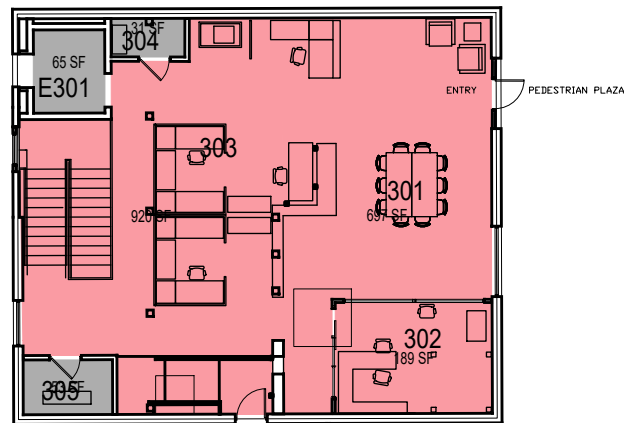

Room Use

October 2020

1"=20'

CAL POLY

Commercial Space

Floor 2
Space Data http://afd.calpoly.edu/facilities/spacefacility/space_data.asp

FACILITIES MANAGEMENT AND DEVELOPMENT

000 UNASSIGN	400 STUDY	800 HEALTH
100 CLASS	500 SPECIAL	900 RESIDENTIAL
200 LAB	600 GENERAL	
300 OFFICE	700 SUPPORT	

Room Use

October 2020

1"=20'

Commercial Space

CAL POLY

Floor 3

Space Data http://afd.calpoly.edu/facilities/spacefacility/space_data.asp

FACILITIES MANAGEMENT AND DEVELOPMENT

000 UNASSIGN	400 STUDY	800 HEALTH
100 CLASS	500 SPECIAL	900 RESIDENTIAL
200 LAB	600 GENERAL	
300 OFFICE	700 SUPPORT	

Room Use

October 2020

1"=20'