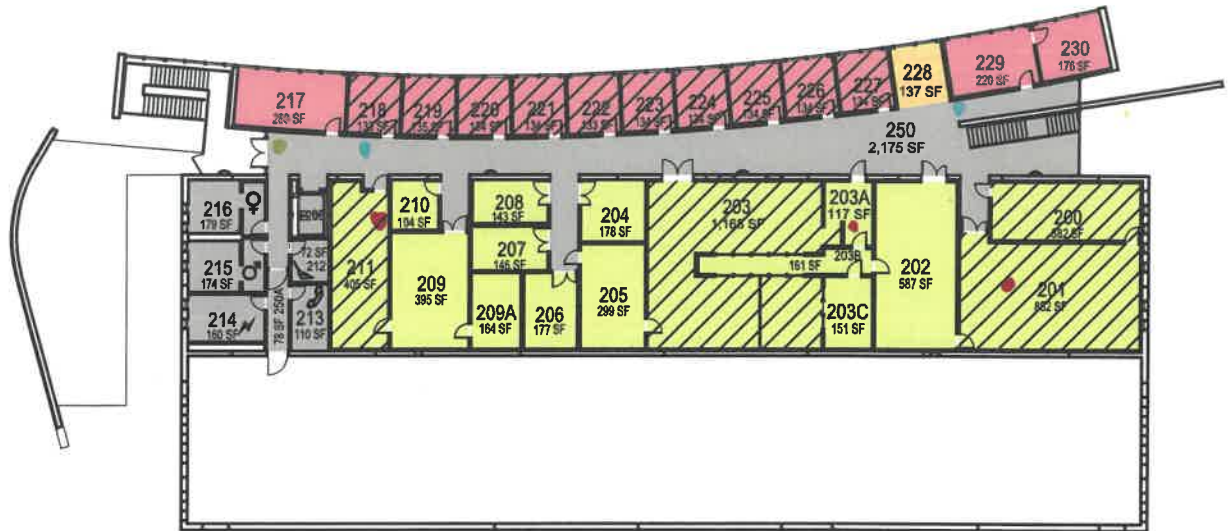

000 UNASSIGN	400 STUDY	800 HEALTH
100 CLASS	500 SPECIAL	900 RESIDENTIAL
200 LAB	600 GENERAL	
300 OFFICE	700 SUPPORT	

October 2020

1"=40'

Drum 11ea

41-A Grant M. Brown Engineering Building

CAL POLY

Engineering III

Floor 2
Space Data http://afd.calpoly.edu/facilities/spacefacility/space_data.asp

FACILITIES MANAGEMENT AND DEVELOPMENT

000 UNASSIGN	400 STUDY	800 HEALTH
100 CLASS	500 SPECIAL	900 RESIDENTIAL
200 LAB	600 GENERAL	
300 OFFICE	700 SUPPORT	

Room Use

October 2020

1"=40'