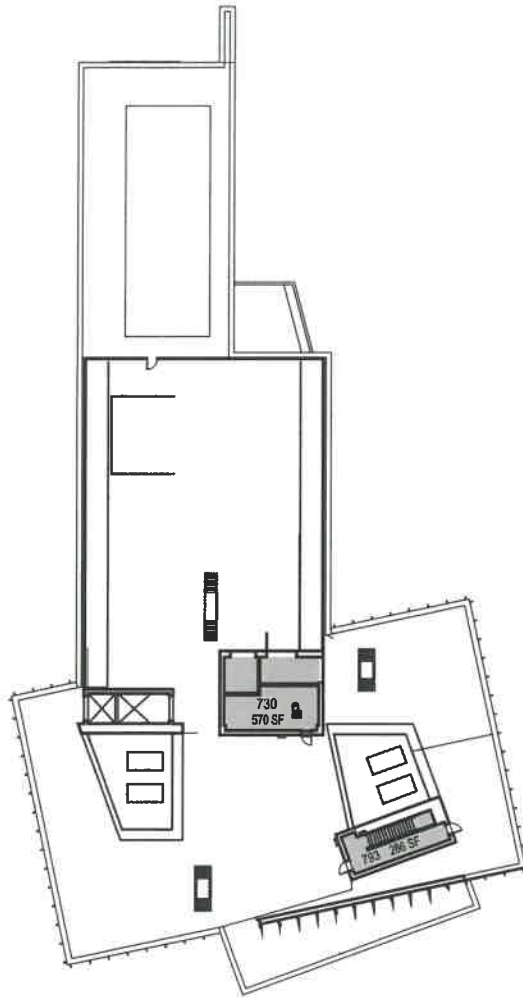

Floor 6 Space Data http://afd.calpoly.edu/facilities/spacefacility/space_data.asp Floor 6

FACILITIES MANAGEMENT AND DEVELOPMENT

000 UNASSIGN	400 STUDY	800 HEALTH
100 CLASS	500 SPECIAL	900 RESIDENTIAL
200 LAB	600 GENERAL	
300 OFFICE	700 SUPPORT	

Room Use

October 2020

1"=55'

CAL POLY

**Warren J. Baker Center for
Science and Mathematics**

Roof
Space Data http://afd.calpoly.edu/facilities/spacefacility/space_data.asp

FACILITIES MANAGEMENT AND DEVELOPMENT