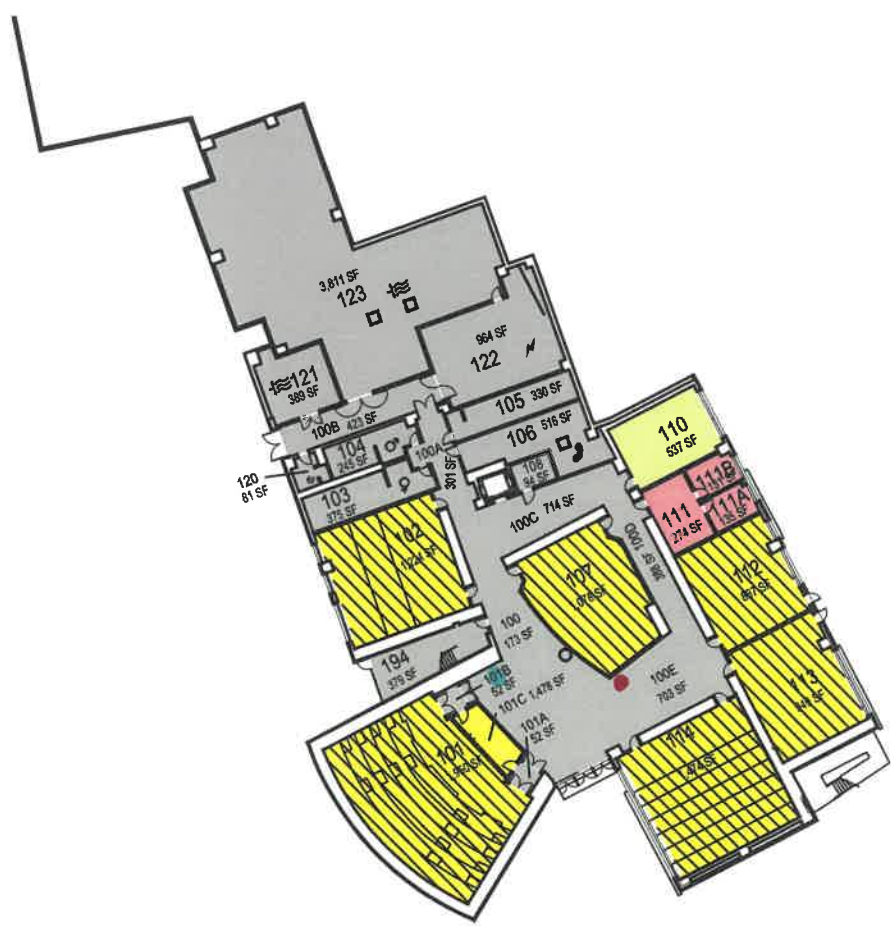

(K)

CAL POLY

**Warren J. Baker Center for
Science and Mathematics**

Floor 1
Space Data http://afd.calpoly.edu/facilities/spacefacility/space_data.asp

FACILITIES MANAGEMENT AND DEVELOPMENT

000 UNASSIGN	400 STUDY	800 HEALTH
100 CLASS	500 SPECIAL	900 RESIDENTIAL
200 LAB	600 GENERAL	
300 OFFICE	700 SUPPORT	

October 2020

1"=55'

Room Use

CAL POLY

Warren J. Baker Center for
Science and Mathematics

Floor 2
Space Data http://afd.calpoly.edu/facilities/spacefacility/space_data.asp

FACILITIES MANAGEMENT AND DEVELOPMENT

000 UNASSIGN	400 STUDY	800 HEALTH
100 CLASS	500 SPECIAL	900 RESIDENTIAL
200 LAB	600 GENERAL	
300 OFFICE	700 SUPPORT	

Room Use

October 2020

1"=55'

CAL POLY

Warren J. Baker Center for Science and Mathematics