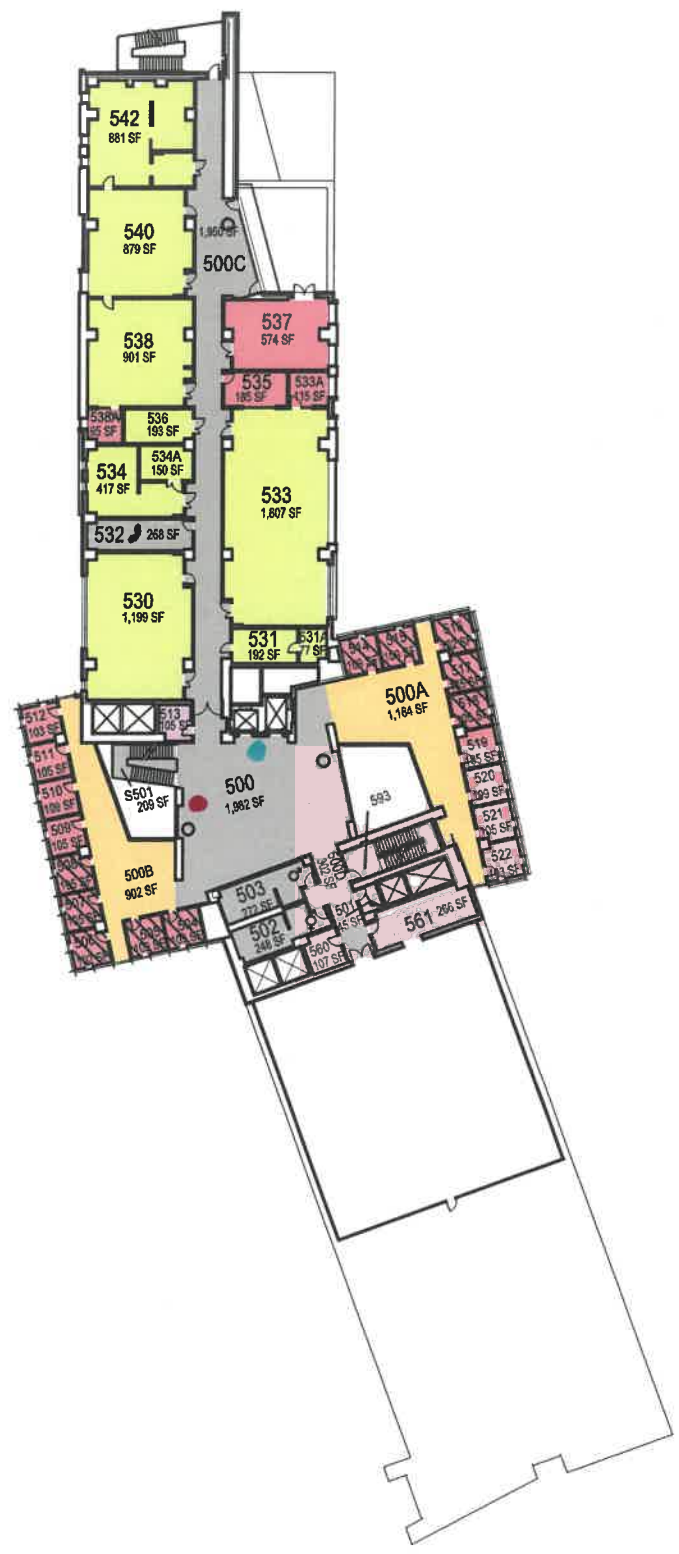

October 2020

1"=55'

Room Use

CAL POLY

Warren J. Baker Center for
Science and Mathematics

Floor 2
Space Data http://afd.calpoly.edu/facilities/spacefacility/space_data.asp

FACILITIES MANAGEMENT AND DEVELOPMENT

Floor 3
Space Data http://afd.calpoly.edu/facilities/spacefacility/space_data.asp

FACILITIES MANAGEMENT AND DEVELOPMENT

000 UNASSIGN	400 STUDY	800 HEALTH
100 CLASS	500 SPECIAL	900 RESIDENTIAL
200 LAB	600 GENERAL	
300 OFFICE	700 SUPPORT	

Room Use

October 2020

1"=55'

000 UNASSIGN	400 STUDY	800 HEALTH
100 CLASS	500 SPECIAL	900 RESIDENTIAL
200 LAB	600 GENERAL	
300 OFFICE	700 SUPPORT	

October 2020

1"=55'

CAL POLY

Warren J. Baker Center for Science and Mathematics

Floor 4
 Space Data http://afd.calpoly.edu/facilities/spacefacility/space_data.asp

CAL POLY

**Warren J. Baker Center for
Science and Mathematics**

Floor 5
Space Data http://afd.calpoly.edu/facilities/spacefacility/space_data.asp