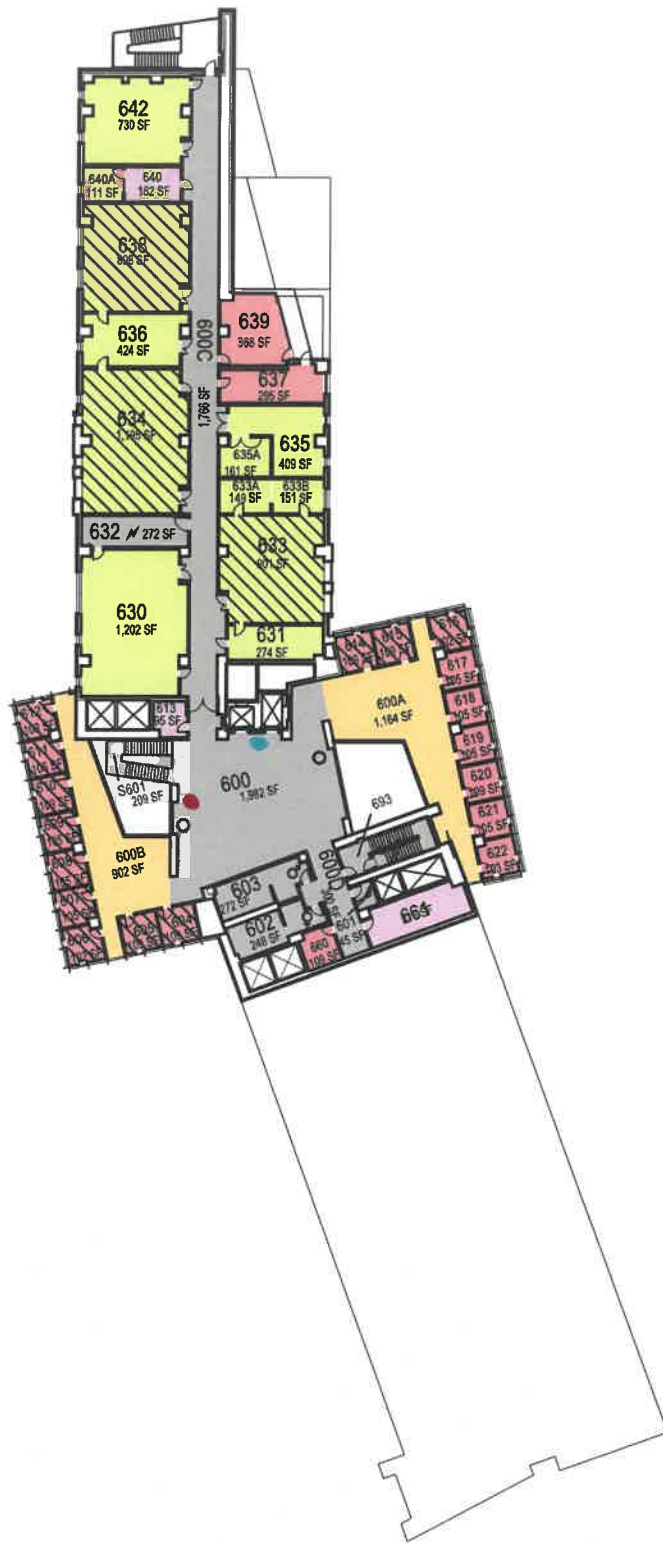

Floor 4
 Space Data http://afd.calpoly.edu/facilities/spacefacility/space_data.asp

CAL POLY

**Warren J. Baker Center for
Science and Mathematics**

Floor 5
Space Data http://afd.calpoly.edu/facilities/spacefacility/space_data.asp

FACILITIES MANAGEMENT AND DEVELOPMENT

000 UNASSIGN	400 STUDY	800 HEALTH
100 CLASS	500 SPECIAL	900 RESIDENTIAL
200 LAB	600 GENERAL	
300 OFFICE	700 SUPPORT	

Drum I ea

October 2020

1"=55'

CAL POLY

**Warren J. Baker Center for
Science and Mathematics**

Floor 6 Space Data http://afd.calpoly.edu/facilities/spacefacility/space_data.asp Floor 6

FACILITIES MANAGEMENT AND DEVELOPMENT

000 UNASSIGN	400 STUDY	800 HEALTH
100 CLASS	500 SPECIAL	900 RESIDENTIAL
200 LAB	600 GENERAL	
300 OFFICE	700 SUPPORT	

Room Use

October 2020

1"=55'

CAL POLY

**Warren J. Baker Center for
Science and Mathematics**

Roof
Space Data http://afd.calpoly.edu/facilities/spacefacility/space_data.asp

FACILITIES MANAGEMENT AND DEVELOPMENT