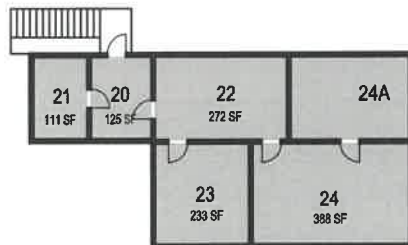

000 UNASSIGN	400 STUDY	800 HEALTH
100 CLASS	500 SPECIAL	900 RESIDENTIAL
200 LAB	600 GENERAL	
300 OFFICE	700 SUPPORT	

Room 11ea

October 2020

1"=30'

Building 53, Science North

Building 53A, Science North Annex

000 UNASSIGN	400 STUDY	800 HEALTH
100 CLASS	500 SPECIAL	900 RESIDENTIAL
200 LAB	600 GENERAL	
300 OFFICE	700 SUPPORT	

Room Use

October 2020

1"=30'

**CAL POLY**

Science North and Science North Annex

Floor 3  
Space Data [http://afd.calpoly.edu/facilities/spacefacility/space\\_data.asp](http://afd.calpoly.edu/facilities/spacefacility/space_data.asp)