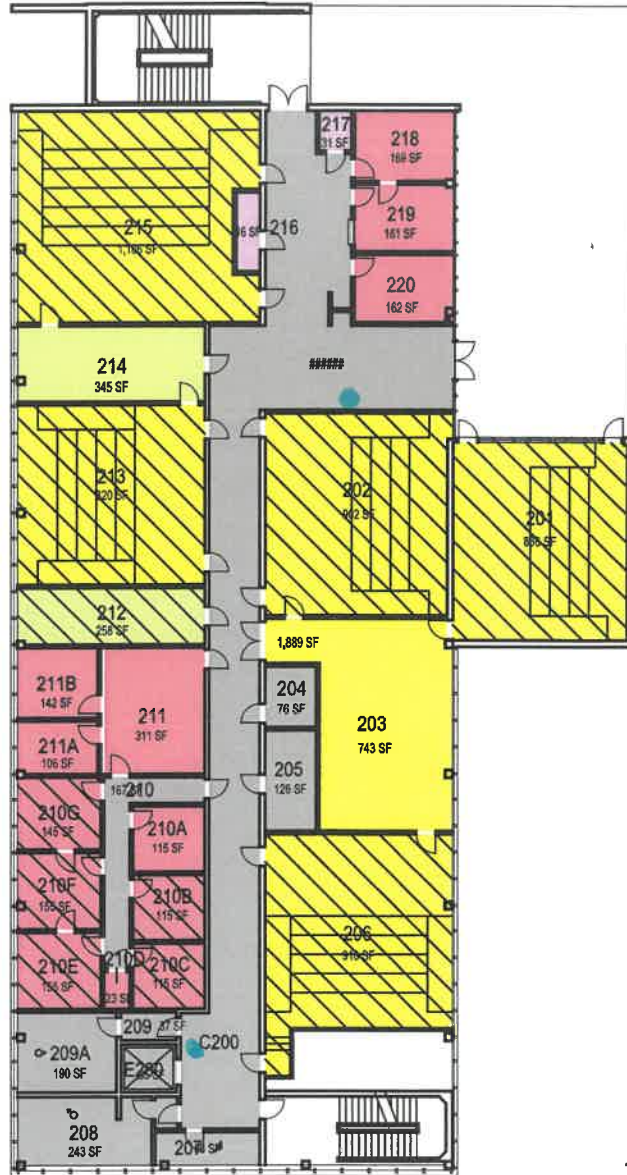

# Science North and Science North Annex

Floor 1  
Space Data [http://afd.calpoly.edu/facilities/spacefacility/space\\_data.asp](http://afd.calpoly.edu/facilities/spacefacility/space_data.asp)

FACILITIES MANAGEMENT AND DEVELOPMENT

000 UNASSIGN	400 STUDY	800 HEALTH
100 CLASS	500 SPECIAL	900 RESIDENTIAL
200 LAB	600 GENERAL	
300 OFFICE	700 SUPPORT	

Room 11ea

October 2020

1"=30'

Building 53, Science North

Building 53A, Science North Annex

CAL POLY

Science North and Science North Annex

Floor 2 Space Data [http://afd.calpoly.edu/facilities/spacefacility/space\\_data.asp](http://afd.calpoly.edu/facilities/spacefacility/space_data.asp)

FACILITIES MANAGEMENT AND DEVELOPMENT

000 UNASSIGN	400 STUDY	800 HEALTH
100 CLASS	500 SPECIAL	900 RESIDENTIAL
200 LAB	600 GENERAL	
300 OFFICE	700 SUPPORT	

Room Use

October 2020

1"=30'

**CAL POLY**

Science North and Science North Annex

Floor 3  
Space Data [http://afd.calpoly.edu/facilities/spacefacility/space\\_data.asp](http://afd.calpoly.edu/facilities/spacefacility/space_data.asp)