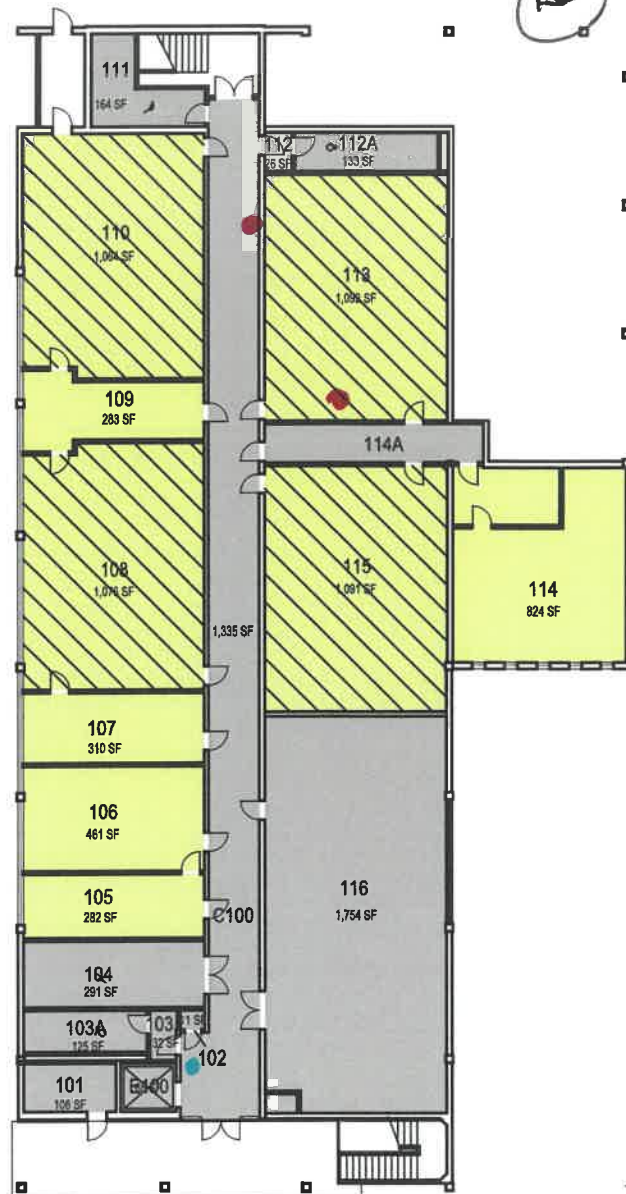

Building 53, Science North

Building 53A, Science North Annex

CAL POLY

# Science North and Science North Annex

Floor 1  
Space Data [http://afd.calpoly.edu/facilities/spacefacility/space\\_data.asp](http://afd.calpoly.edu/facilities/spacefacility/space_data.asp)

FACILITIES MANAGEMENT AND DEVELOPMENT

000 UNASSIGN	400 STUDY	800 HEALTH
100 CLASS	500 SPECIAL	900 RESIDENTIAL
200 LAB	600 GENERAL	
300 OFFICE	700 SUPPORT	

Room 11ea

October 2020

1"=30'

Building 53, Science North

Building 53A, Science North Annex