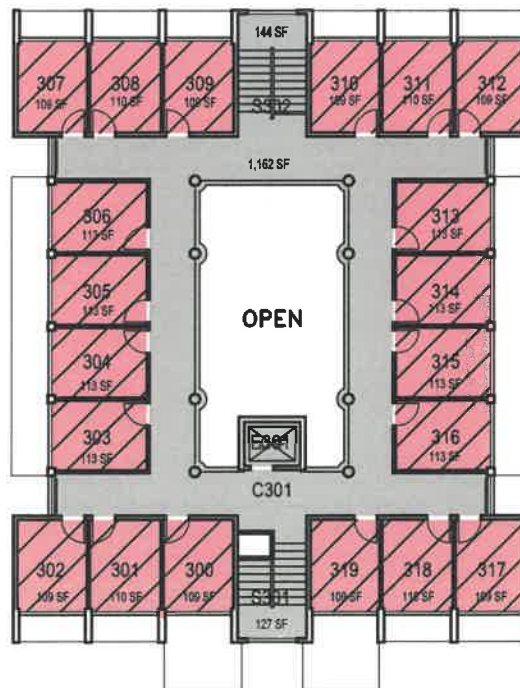

020B
596 SF
Building 20-B

CAL POLY

Engineering East

Floor 1
Space Data http://afd.calpoly.edu/facilities/spacefacility/space_data.asp

FACILITIES MANAGEMENT AND DEVELOPMENT

000 UNASSIGN	400 STUDY	800 HEALTH
100 CLASS	500 SPECIAL	900 RESIDENTIAL
200 LAB	600 GENERAL	
300 OFFICE	700 SUPPORT	

October 2020

1"=45'

Room 11ea

First Floor

Second Floor

Bert and Candace Forbes
Center for Engineering Excellence

CAL POLY

Engineering East

Floors 1&2 - Building 20-A

Space Data http://afd.calpoly.edu/facilities/spacefacility/space_data.asp

FACILITIES MANAGEMENT AND DEVELOPMENT

600 UNASSIGN	400 STUDY	800 HEALTH
100 CLASS	500 SPECIAL	900 RESIDENTIAL
200 LAB	600 GENERAL	
300 OFFICE	700 SUPPORT	

October 2020

1"=25'

Room Use