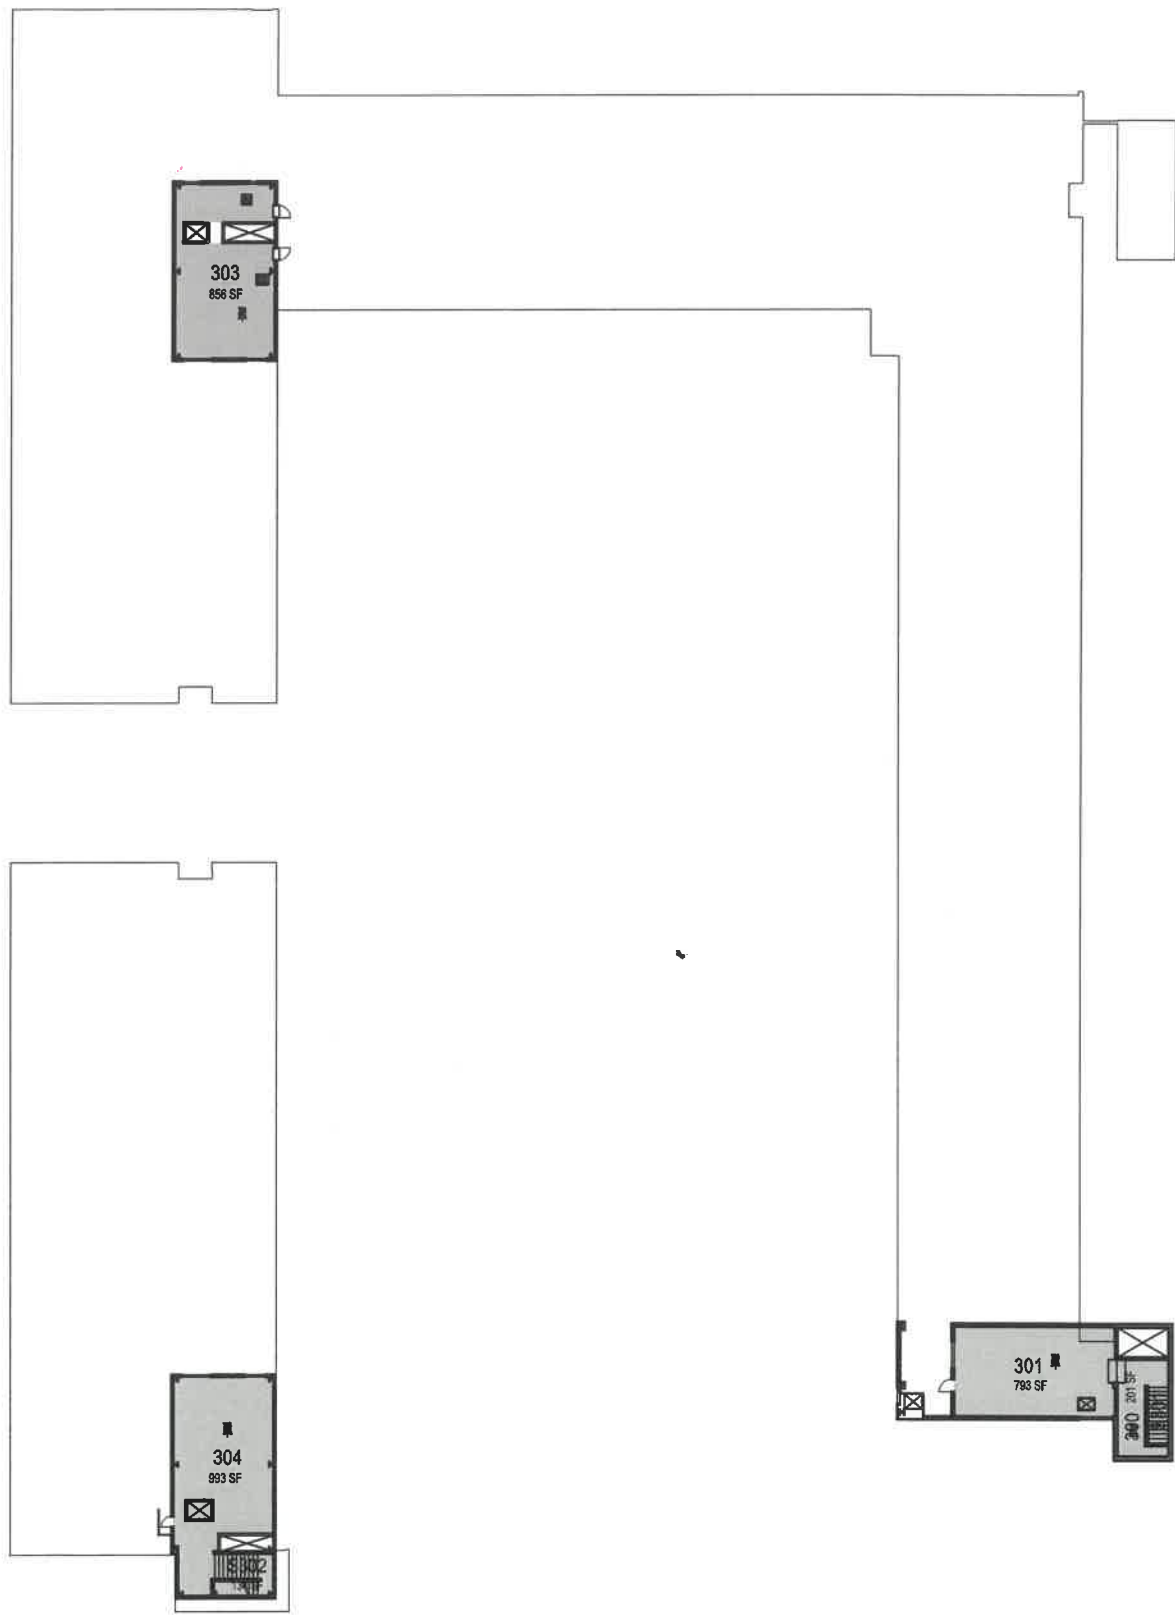

900 UNASSIGN	400 STUDY	800 HEALTH
100 CLASS	500 SPECIAL	900 RESIDENTIAL
200 LAB	600 GENERAL	
300 OFFICE	700 SUPPORT	

Room Use