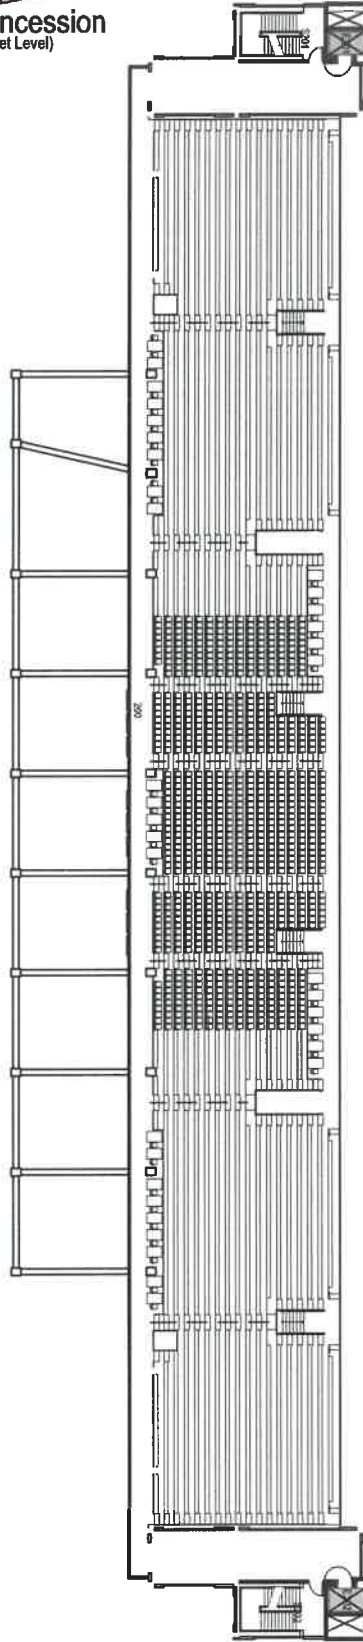

Ke

061E
232 SF
Concession
(Street Level)

Street Level

Bleacher Level

Suite Level

CAL POLY

Spanos Stadium

West Bleachers 061-D

October 2020

1"=50'

Room Use

Spaces Under Bleachers

Press Box

016A

016B

016C