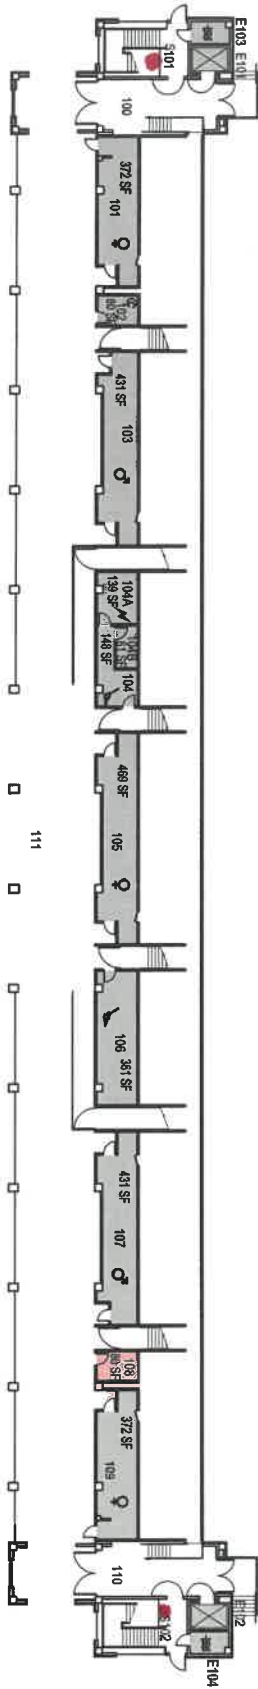

Ke

061E
232 SF
Concession
(Street Level)

Street Level

Bleacher Level

Suite Level

CAL POLY

Spanos Stadium

West Bleachers 061-D

Space Data http://afd.calpoly.edu/facilities/spacefacility/space_data.asp

FACILITIES MANAGEMENT AND DEVELOPMENT

000 UNASSIGN	400 STUDY	800 HEALTH
100 CLASS	500 SPECIAL	900 RESIDENTIAL
200 LAB	600 GENERAL	
300 OFFICE	700 SUPPORT	

October 2020

1"=50'

Room Use

Spaces Under Bleachers

Press Box

016A

016B

016C