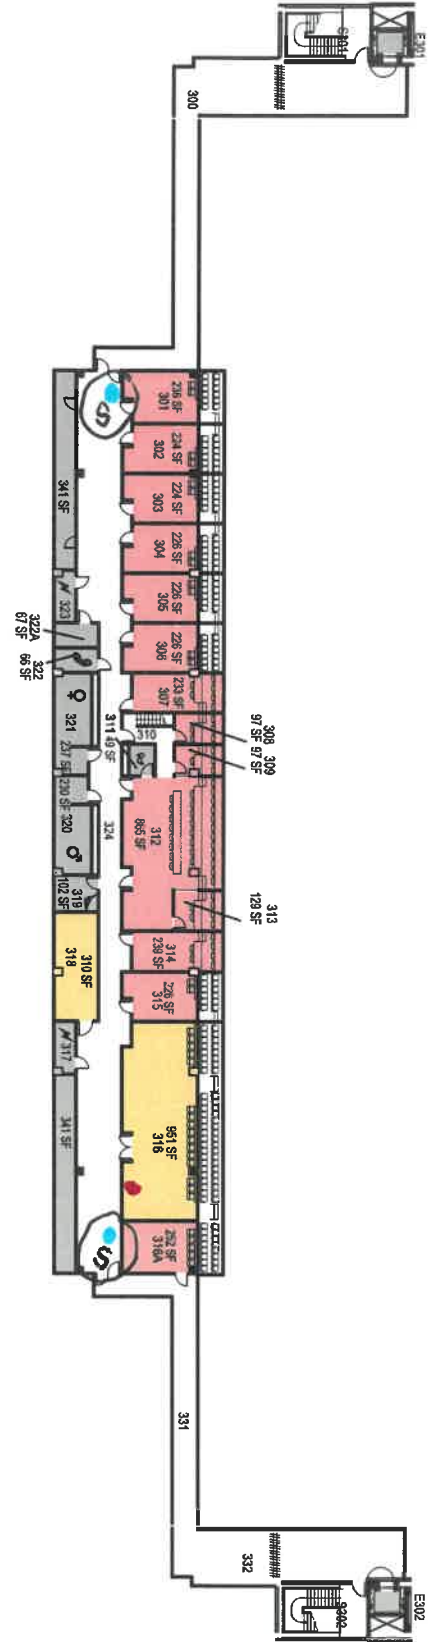

Ke

061E
232 SF
Concession
(Street Level)

Street Level

Bleacher Level

Suite Level

CAL POLY

Spanos Stadium

West Bleachers 061-D

October 2020

1"=50'

Room Use

Spaces Under Bleachers

Press Box

016A

016B

016C

Room Use