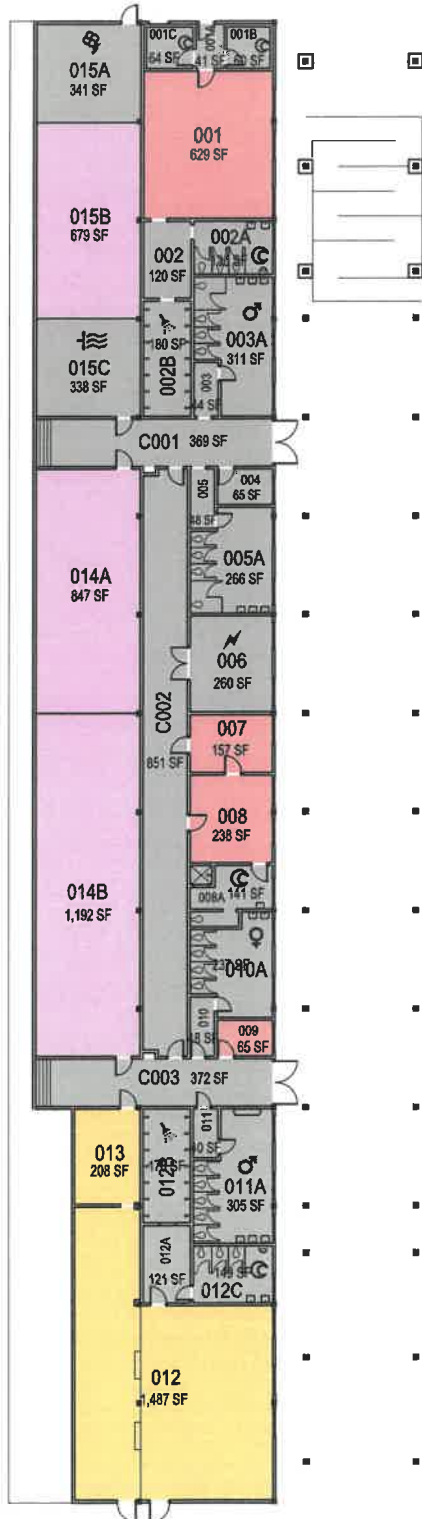

Ke

061E
232 SF
Concession
(Street Level)

Street Level

Bleacher Level

Suite Level

CAL POLY

Spanos Stadium

West Bleachers 061-D

Space Data http://afd.calpoly.edu/facilities/spacefacility/space_data.asp

FACILITIES MANAGEMENT AND DEVELOPMENT

000 UNASSIGN	400 STUDY	800 HEALTH
100 CLASS	500 SPECIAL	900 RESIDENTIAL
200 LAB	600 GENERAL	
300 OFFICE	700 SUPPORT	

October 2020

1"=50'

Room Use

Spaces Under Bleachers

Press Box

016A

016B

016C

Room Use