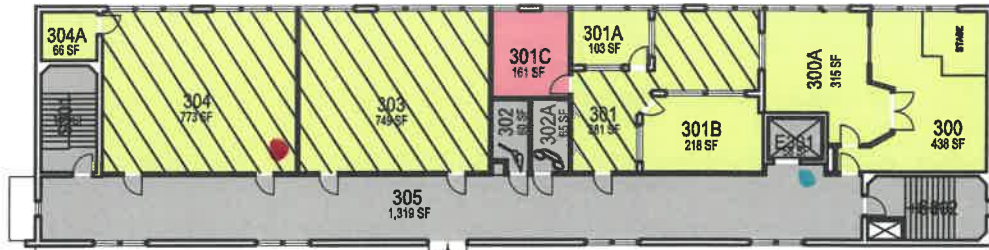

October 2020

1"=30'-0"

CAL POLY

Graphic Arts

Floor 2
Space Data http://afd.calpoly.edu/facilities/spacefacility/space_data.asp

FACILITIES MANAGEMENT AND DEVELOPMENT

000 UNASSIGN	400 STUDY	600 HEALTH
100 CLASS	500 SPECIAL	900 RESIDENTIAL
200 LAB	600 GENERAL	
300 OFFICE	700 SUPPORT	

October 2020

1"=30'-0"

Room 11ea

ROOF

000 UNASSIGN	400 STUDY	800 HEALTH
100 CLASS	500 SPECIAL	900 RESIDENTIAL
200 LAB	600 GENERAL	
300 OFFICE	700 SUPPORT	

Room Use

October 2020

1"=30'-0"