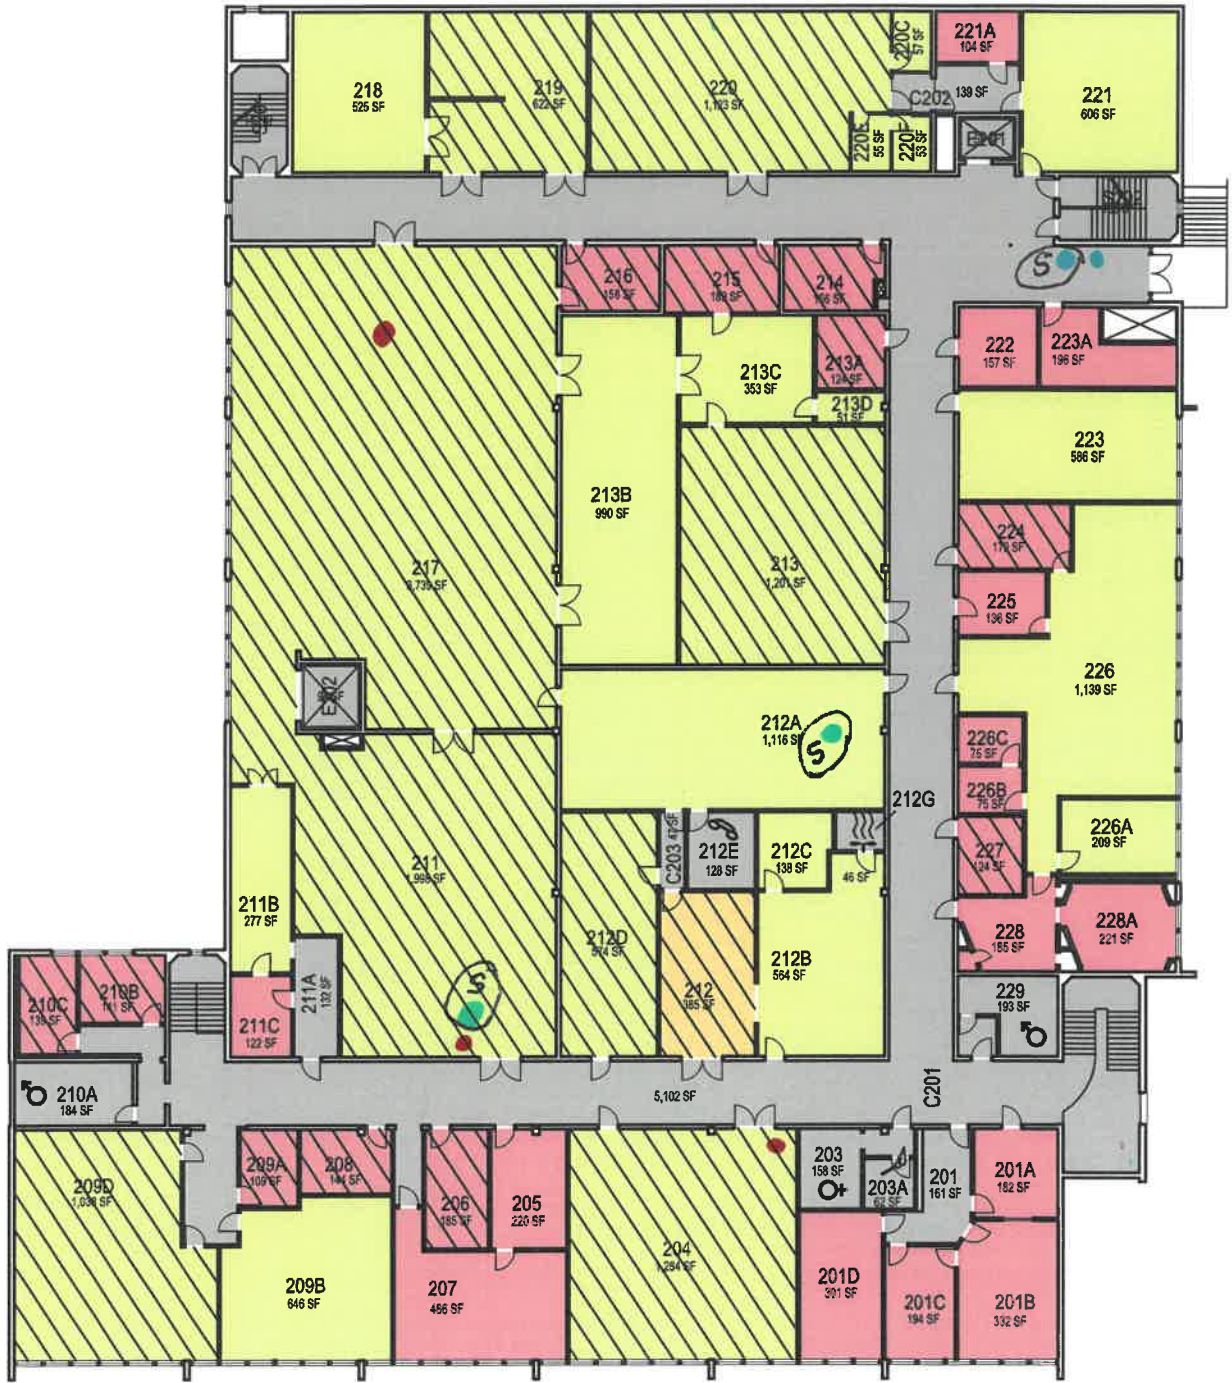

CAL POLY

Graphic Arts

Floor 1
Space Data http://afd.calpoly.edu/facilities/spacefacility/space_data.asp

000 UNASSIGN	400 STUDY	800 HEALTH
100 CLASS	500 SPECIAL	900 RESIDENTIAL
200 LAB	600 GENERAL	
300 OFFICE	700 SUPPORT	

October 2020

1"=30'-0"

CAL POLY

Graphic Arts

Floor 2
Space Data http://afd.calpoly.edu/facilities/spacefacility/space_data.asp

FACILITIES MANAGEMENT AND DEVELOPMENT

000 UNASSIGN	400 STUDY	600 HEALTH
100 CLASS	500 SPECIAL	900 RESIDENTIAL
200 LAB	600 GENERAL	
300 OFFICE	700 SUPPORT	

October 2020

1"=30'-0"

Room 11ea

ROOF

000 UNASSIGN	400 STUDY	800 HEALTH
100 CLASS	500 SPECIAL	900 RESIDENTIAL
200 LAB	600 GENERAL	
300 OFFICE	700 SUPPORT	

Room Use

October 2020

1"=30'-0"