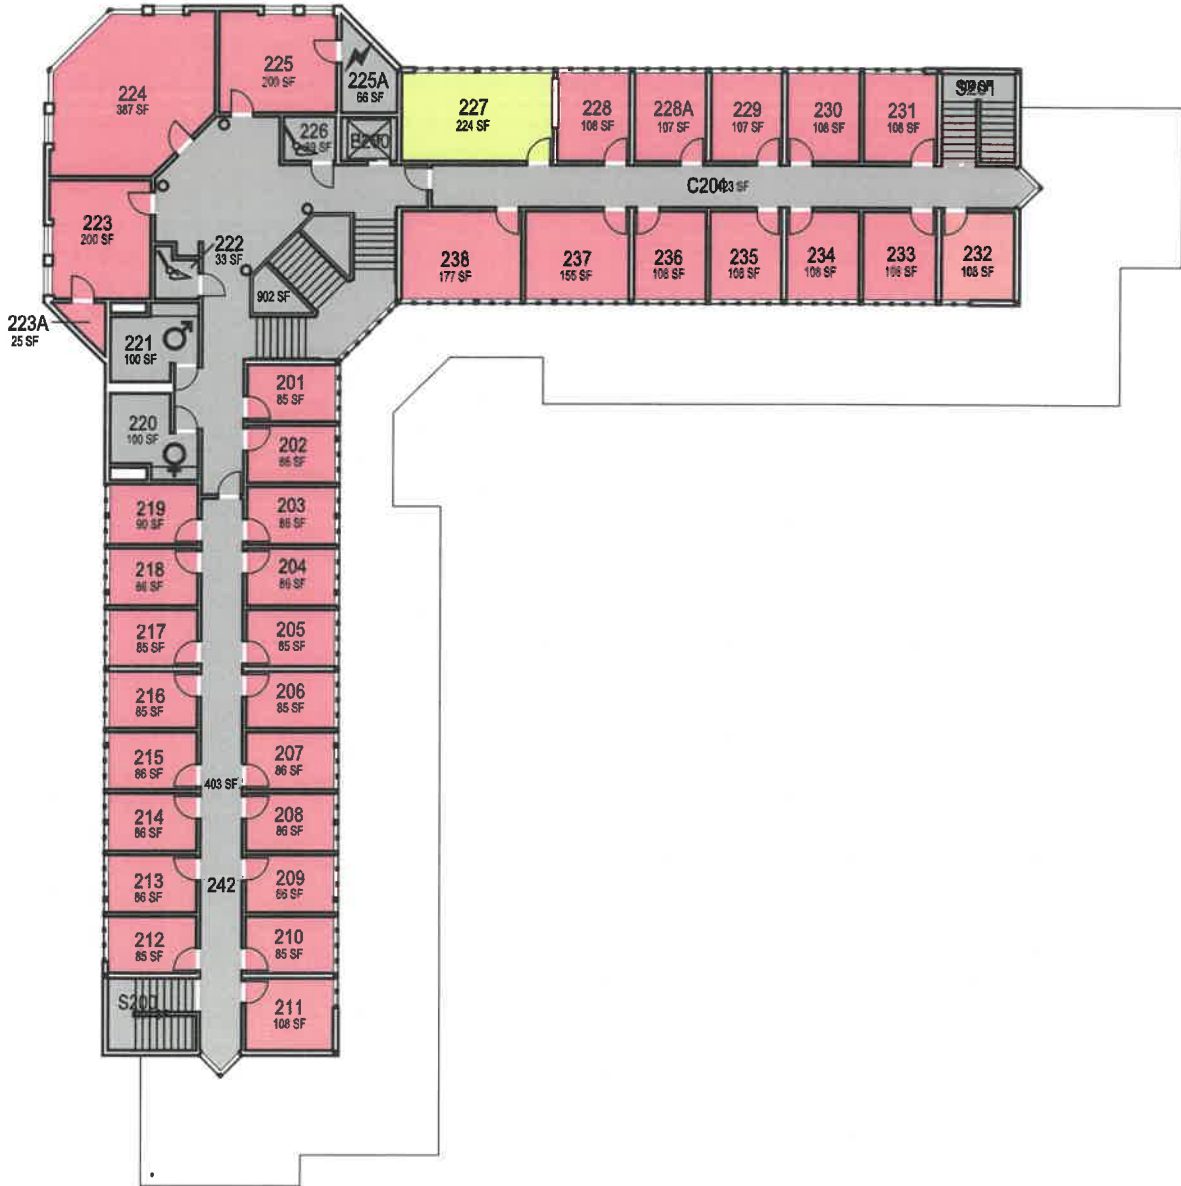

CAL POLY

Student Services

Floor 1
Space Data http://afd.calpoly.edu/facilities/spacefacility/space_data.asp

FACILITIES MANAGEMENT AND DEVELOPMENT

000 UNASSIGN	400 STUDY	800 HEALTH
100 CLASS	500 SPECIAL	900 RESIDENTIAL
200 LAB	600 GENERAL	
300 OFFICE	700 SUPPORT	

Room Use

October 2020

1"=25'

CAL POLY

Student Services

Floor 2 and Basement

Space Data http://afd.calpoly.edu/facilities/spacefacility/space_data.asp

FACILITIES MANAGEMENT AND DEVELOPMENT

000 UNASSIGN	400 STUDY	800 HEALTH
100 CLASS	500 SPECIAL	900 RESIDENTIAL
200 LAB	600 GENERAL	
300 OFFICE	700 SUPPORT	

Room Use

October 2020

1"=25'