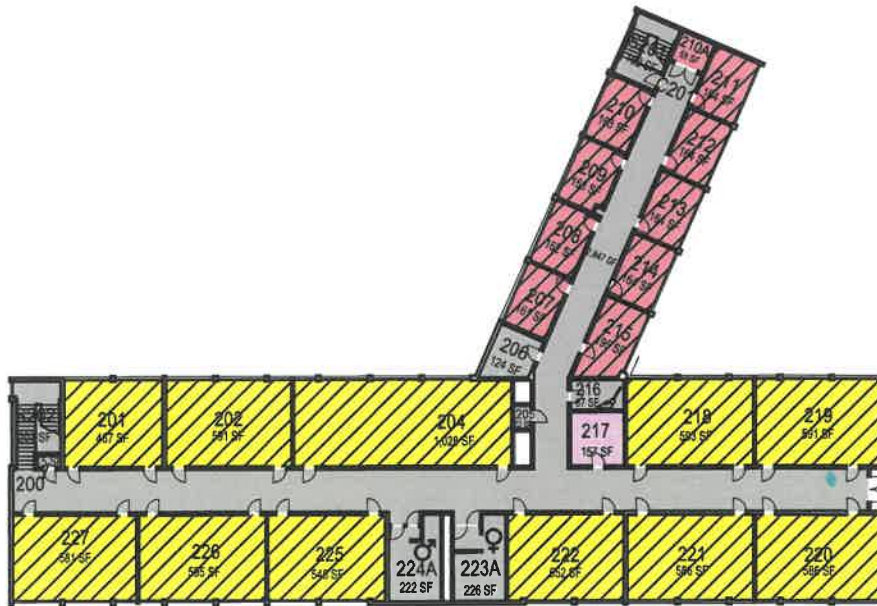

**CAL POLY**

**Mathematics and Science**

Floor 1  
Space Data [http://afd.calpoly.edu/facilities/spacefacility/space\\_data.asp](http://afd.calpoly.edu/facilities/spacefacility/space_data.asp)

|              |             |                 |
|--------------|-------------|-----------------|
| 000 UNASSIGN | 400 STUDY   | 800 HEALTH      |
| 100 CLASS    | 500 SPECIAL | 900 RESIDENTIAL |
| 200 LAB      | 600 GENERAL |                 |
| 300 OFFICE   | 700 SUPPORT |                 |

October 2020

1"=45'

Room Use

**CAL POLY**

**Mathematics and Science**

Floor 2  
Space Data [http://afd.calpoly.edu/facilities/spacefacility/space\\_data.asp](http://afd.calpoly.edu/facilities/spacefacility/space_data.asp)

October 2020

1"=45'

Room 11ea