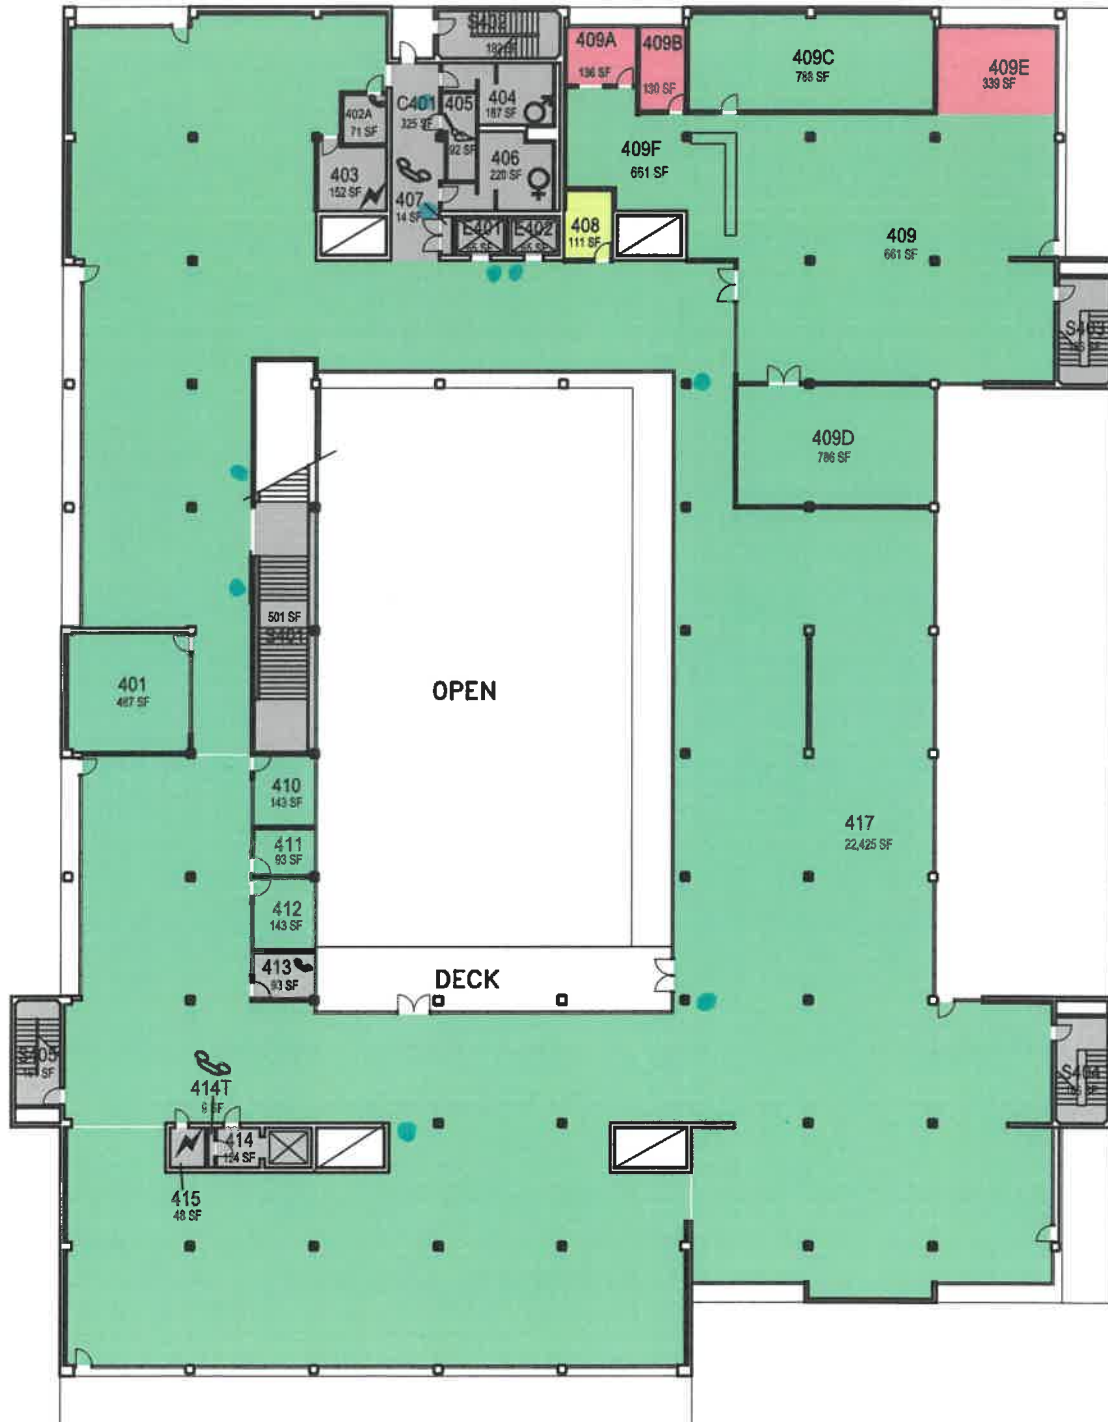

October 2020

1"=35'

Room 114a

CAL POLY

Robert E. Kennedy Library

Floor 2
Space Data http://afd.calpoly.edu/facilities/spacefacility/space_data.asp

000 UNASSIGN	400 STUDY	800 HEALTH
100 CLASS	500 SPECIAL	900 RESIDENTIAL
200 LAB	600 GENERAL	
300 OFFICE	700 SUPPORT	

October 2020

1"=35'

Room 11ea

CAL POLY

Robert E. Kennedy Library

Floor 3
Space Data http://afd.calpoly.edu/facilities/spacefacility/space_data.asp

FACILITIES MANAGEMENT AND DEVELOPMENT

000 UNASSIGN	400 STUDY	800 HEALTH
100 CLASS	500 SPECIAL	900 RESIDENTIAL
200 LAB	600 GENERAL	
300 OFFICE	700 SUPPORT	

October 2020

1"=35'

Room 11ea

CAL POLY

Robert E. Kennedy Library

Floor 4
Space Data http://afd.calpoly.edu/facilities/spacefacility/space_data.asp

000 UNASSIGN	400 STUDY	800 HEALTH
100 CLASS	500 SPECIAL	900 RESIDENTIAL
200 LAB	600 GENERAL	
300 OFFICE	700 SUPPORT	

October 2020

1"=35'

Room Use