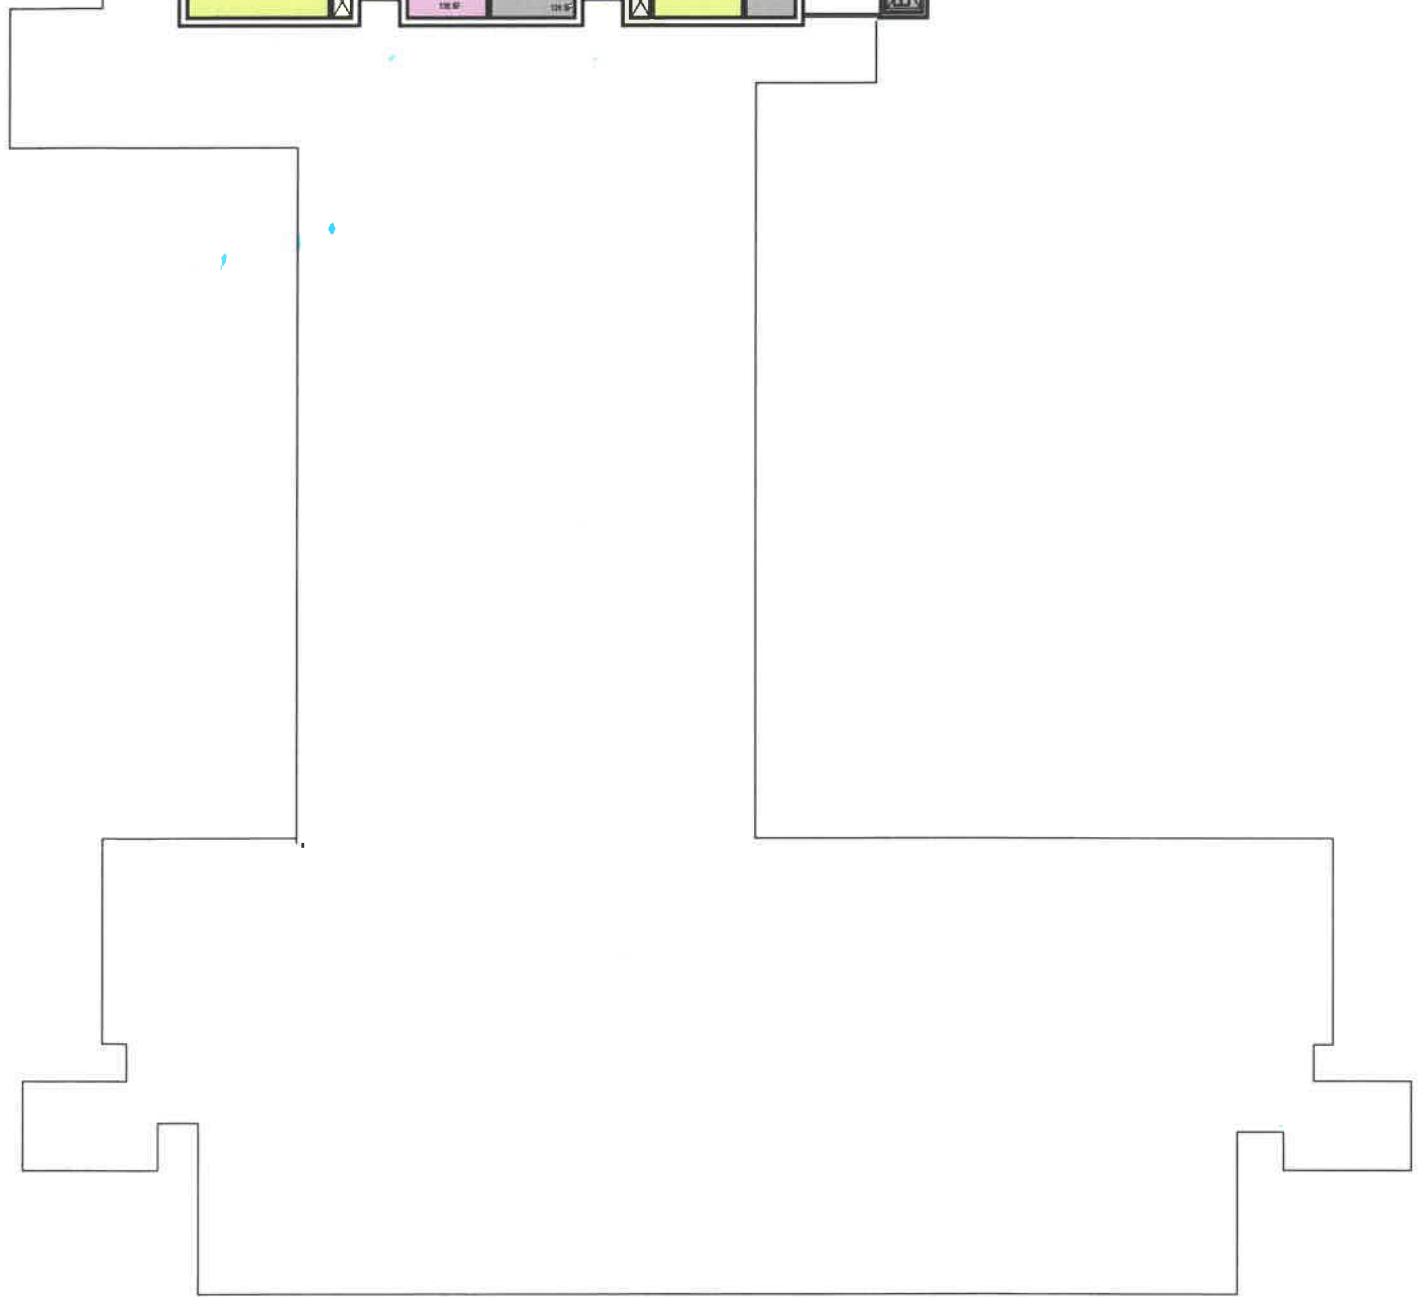

CAL POLY

Frank E Pilling Building

Floor 3
Space Data <http://afd.calpoly.edu/facilities/spacefacility/space_data.asp>

000 UNASSIGN	400 STUDY	800 HEALTH
100 CLASS	500 SPECIAL	900 RESIDENTIAL
200 LAB	600 GENERAL	
300 OFFICE	700 SUPPORT	

November 2020

1"=30'

Room Use