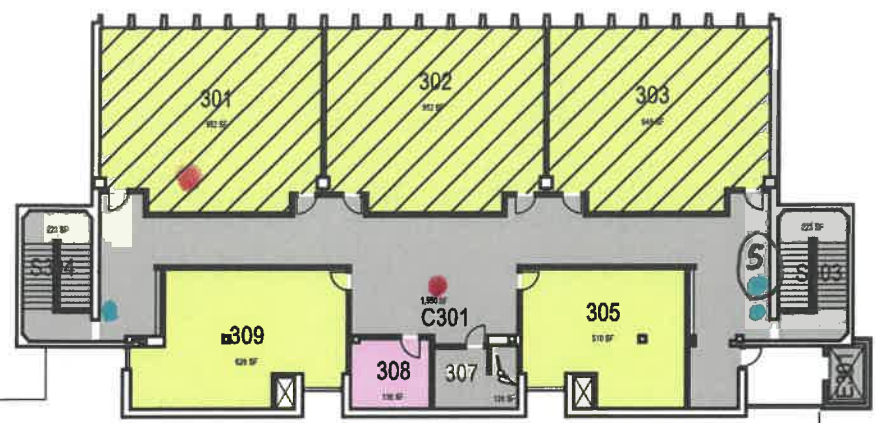

1"=30'

Do not use

Frank E Pilling Building

November 2020

CAL POLY

Floor 2
Space Data http://afd.calpoly.edu/facilities/spacefacility/space_data.asp

FACILITIES MANAGEMENT AND DEVELOPMENT

000 UNASSIGN	400 STUDY	800 HEALTH
100 CLASS	500 SPECIAL	900 RESIDENTIAL
200 LAB	600 GENERAL	
300 OFFICE	700 SUPPORT	

1"=30'

Room Use

CAL POLY

Frank E Pilling Building

Floor 3
Space Data http://afd.calpoly.edu/facilities/spacefacility/space_data.asp

000 UNASSIGN	400 STUDY	800 HEALTH
100 CLASS	500 SPECIAL	900 RESIDENTIAL
200 LAB	600 GENERAL	
300 OFFICE	700 SUPPORT	

November 2020

1"=30'

Room Use