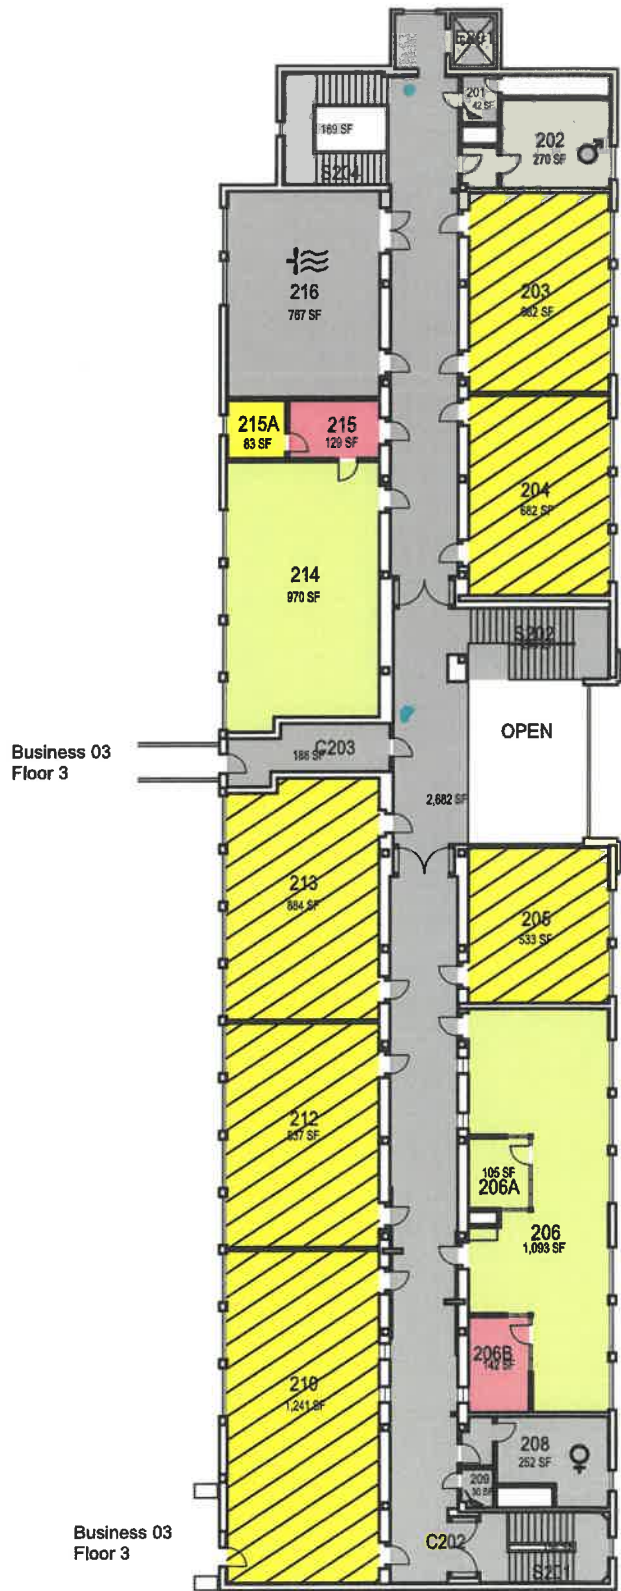

October 2020

1" = 30'-0"

Room Use

CAL POLY

FACILITIES MANAGEMENT AND DEVELOPMENT

To Business 03
Floors 1 & 2

To Business 03
Floor 2

CAL POLY

Cotchett Education Building

Ground Floor

Space Data http://afd.calpoly.edu/facilities/spacefacility/space_data.asp

FACILITIES MANAGEMENT AND DEVELOPMENT

000 UNASSIGN	400 STUDY	800 HEALTH
100 CLASS	500 SPECIAL	900 RESIDENTIAL
200 LAB	600 GENERAL	
300 OFFICE	700 SUPPORT	

October 2020

1" = 30'-0"

Room 1 loc

Business 03
Floor 3

Business 03
Floor 3

000 UNASSIGN	400 STUDY	800 HEALTH
100 CLASS	500 SPECIAL	900 RESIDENTIAL
200 LAB	600 GENERAL	
300 OFFICE	700 SUPPORT	