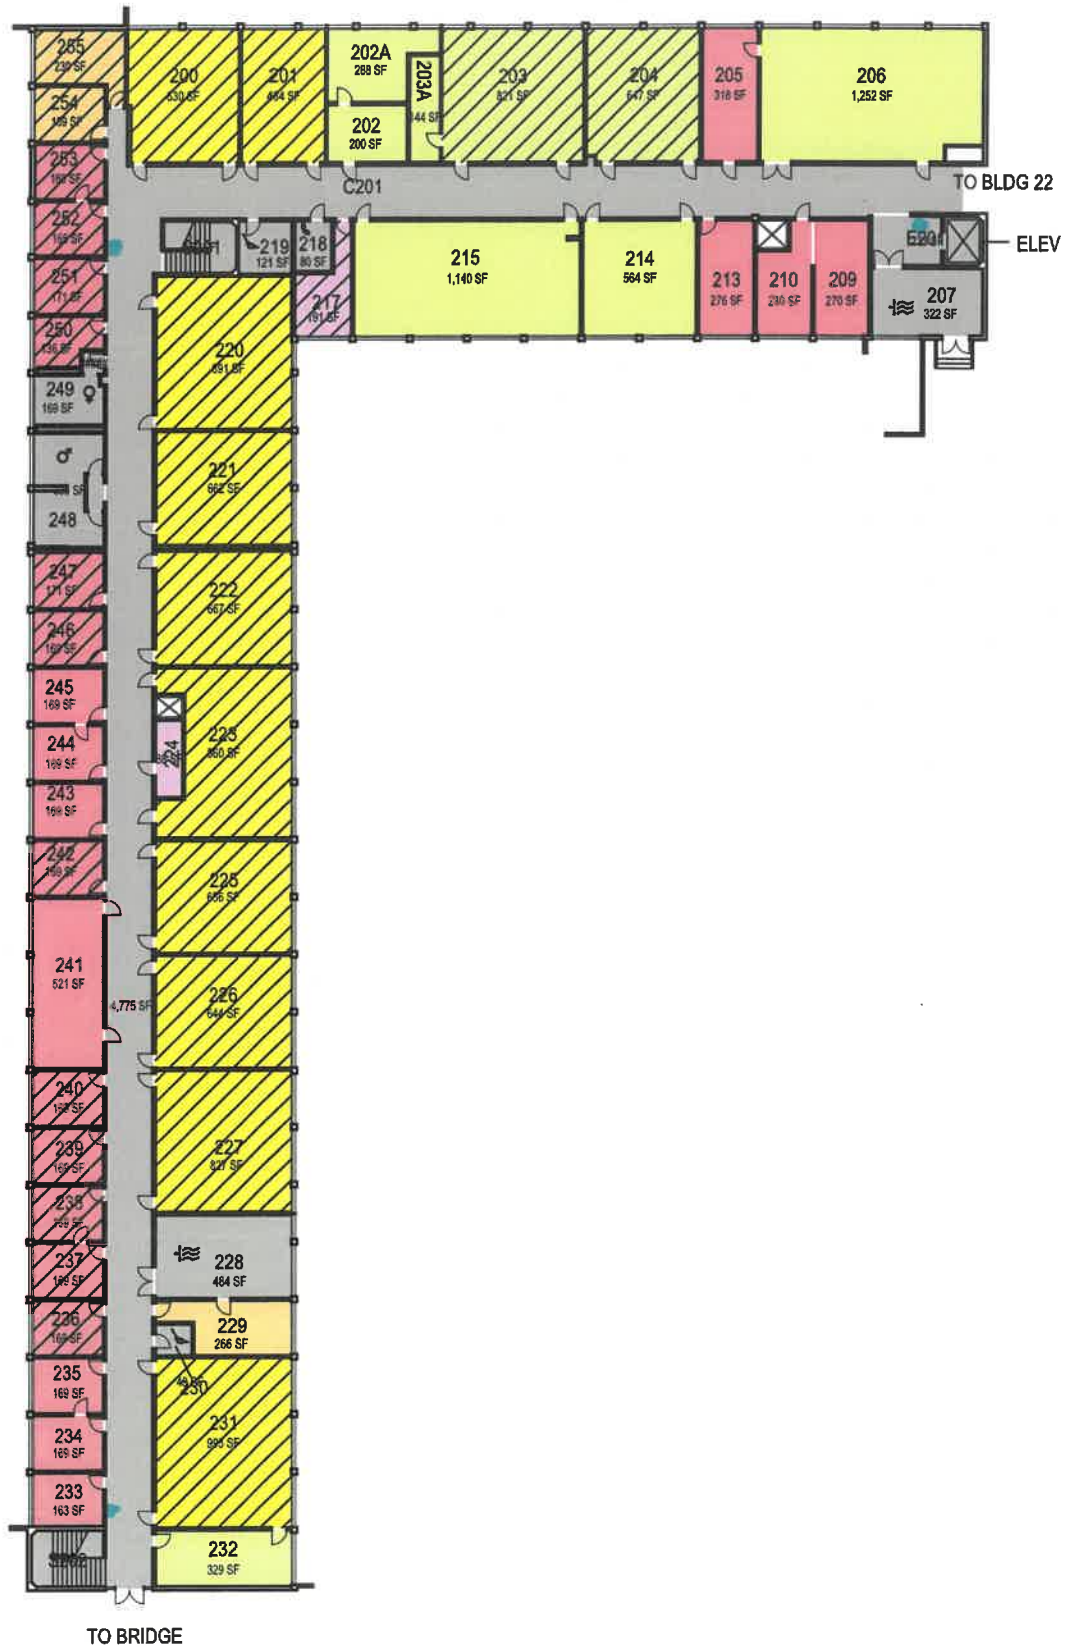

CAL POLY

Alan A. Erhart Agriculture

Floor 1
Space Data http://afd.calpoly.edu/facilities/spacefacility/space_data.asp

000 UNASSIGN	400 STUDY	800 HEALTH
100 CLASS	500 SPECIAL	900 RESIDENTIAL
200 LAB	600 GENERAL	
300 OFFICE	700 SUPPORT	

October 2020

1"=40'

CAL POLY

Alan A. Erhart Agriculture

Floor 2
Space Data http://afd.calpoly.edu/facilities/spacefacility/space_data.asp

FACILITIES MANAGEMENT AND DEVELOPMENT

900 UNASSIGN	400 STUDY	800 HEALTH
100 CLASS	500 SPECIAL	900 RESIDENTIAL
200 LAB	600 GENERAL	
300 OFFICE	700 SUPPORT	

October 2020

1"=40'

Drawn by