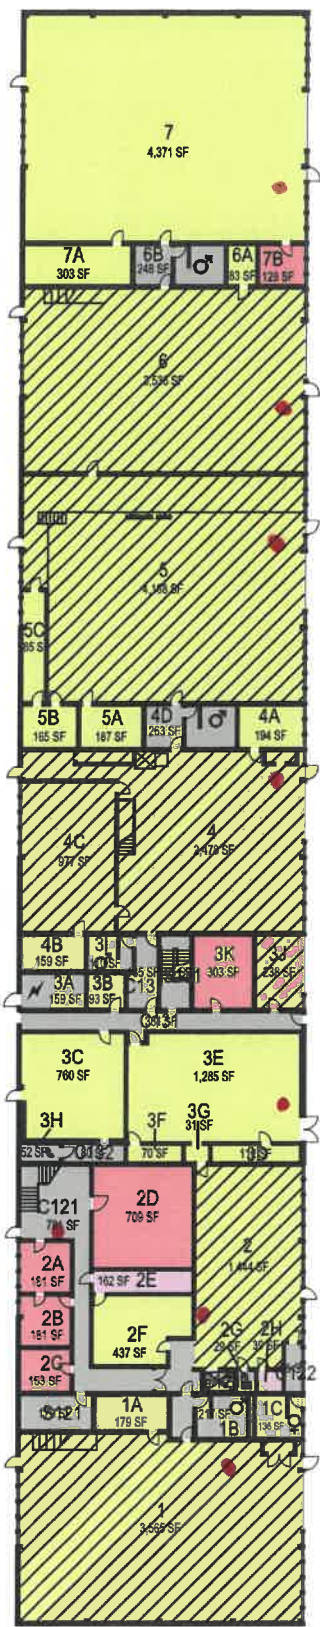

Ke

Building 8A

Building 8

CAL POLY

Bioresource and Agricultural Engineering

Floor 1
Space Data http://afd.calpoly.edu/facilities/spacefacility/space_data.asp

FACILITIES MANAGEMENT AND DEVELOPMENT

000 UNASSIGN	400 STUDY	800 HEALTH
100 CLASS	500 SPECIAL	900 RESIDENTIAL
200 LAB	600 GENERAL	
300 OFFICE	700 SUPPORT	

October 2020

1"=50'

From iia

CAL POLY

Bioresource and Agricultural Engineering

Floor 2

Space Data http://afd.calpoly.edu/facilities/spacefacility/space_data.asp

FACILITIES MANAGEMENT AND DEVELOPMENT

000 UNASSIGN	400 STUDY	800 HEALTH
100 CLASS	500 SPECIAL	900 RESIDENTIAL
200 LAB	600 GENERAL	
300 OFFICE	700 SUPPORT	

Room Use

October 2020

1"=50'