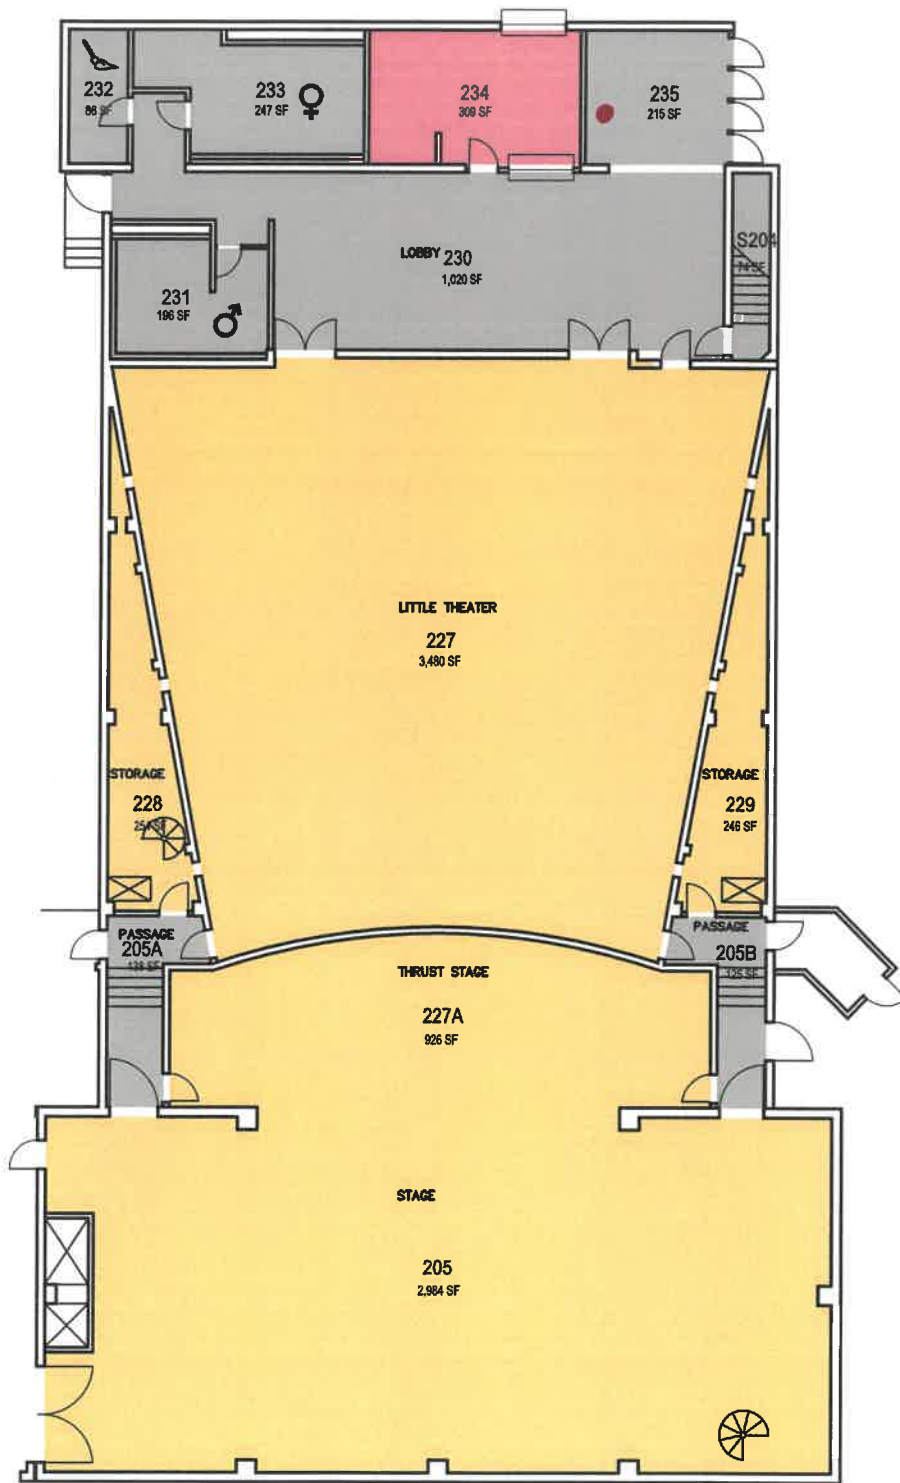

CAL POLY

Alex and Fay Spanos Theatre

Trap Rm
Space Data http://afd.calpoly.edu/facilities/spacefacility/space_data.asp

FACILITIES MANAGEMENT AND DEVELOPMENT

000 UNASSIGN	400 STUDY	800 HEALTH
100 CLASS	500 SPECIAL	900 RESIDENTIAL
200 LAB	600 GENERAL	
300 OFFICE	700 SUPPORT	

Room 11ea

October 2020

1"=20'

CAL POLY

Alex and Fay Spanos Theatre

Main Level

Space Data http://afd.calpoly.edu/facilities/spacefacility/space_data.asp

FACILITIES MANAGEMENT AND DEVELOPMENT

000 UNASSIGN	400 STUDY	800 HEALTH
100 CLASS	500 SPECIAL	900 RESIDENTIAL
200 LAB	600 GENERAL	
300 OFFICE	700 SUPPORT	

Room Use

October 2020

1"=20'

CAL POLY

Alex and Fay Spanos Theatre

Sound-Light

Space Data http://afd.calpoly.edu/facilities/spacefacility/space_data.asp