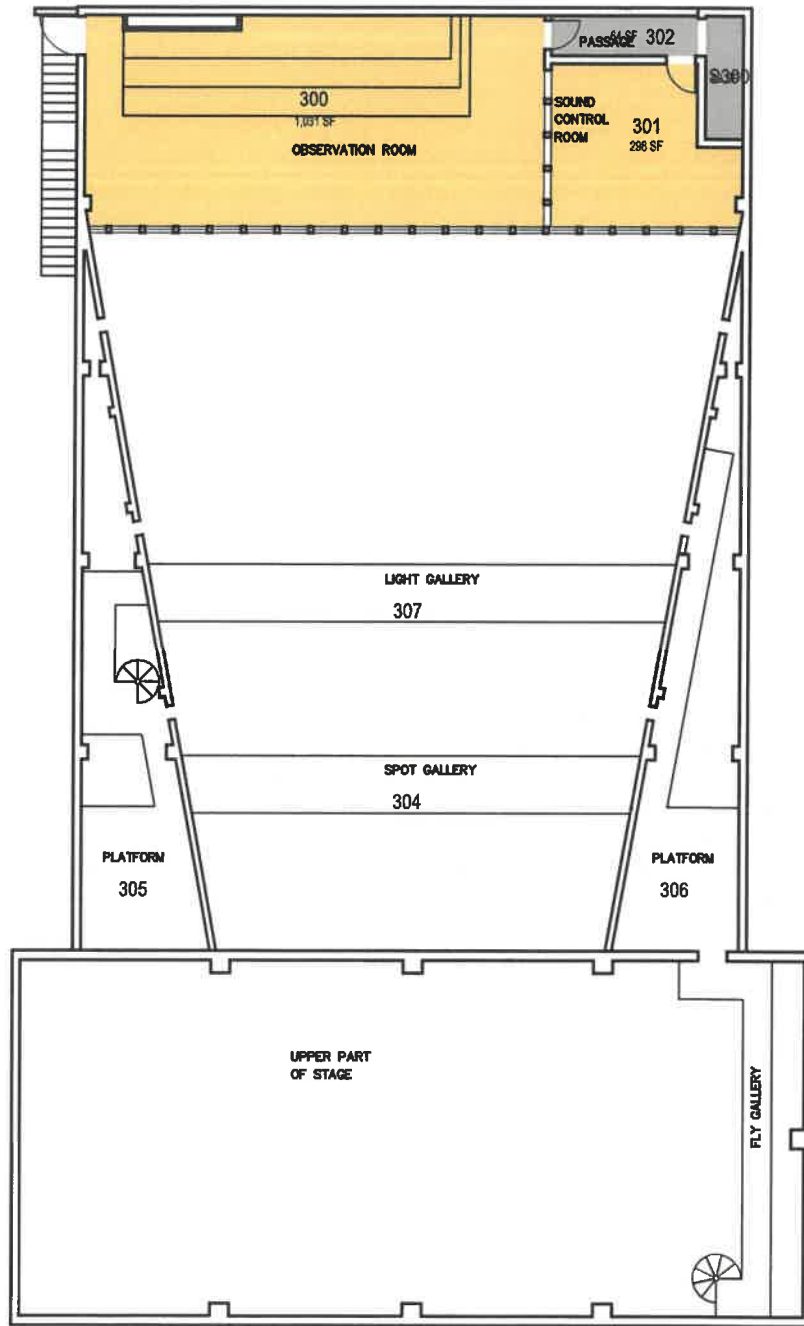

Room 11ea

October 2020

1"=20'

CAL POLY

Alex and Fay Spanos Theatre

Main Level

Space Data http://afd.calpoly.edu/facilities/spacefacility/space_data.asp

FACILITIES MANAGEMENT AND DEVELOPMENT

000 UNASSIGN	400 STUDY	800 HEALTH
100 CLASS	500 SPECIAL	900 RESIDENTIAL
200 LAB	600 GENERAL	
300 OFFICE	700 SUPPORT	

Room Use

October 2020

1"=20'

CAL POLY

Alex and Fay Spanos Theatre

Sound-Light

Space Data http://afd.calpoly.edu/facilities/spacefacility/space_data.asp