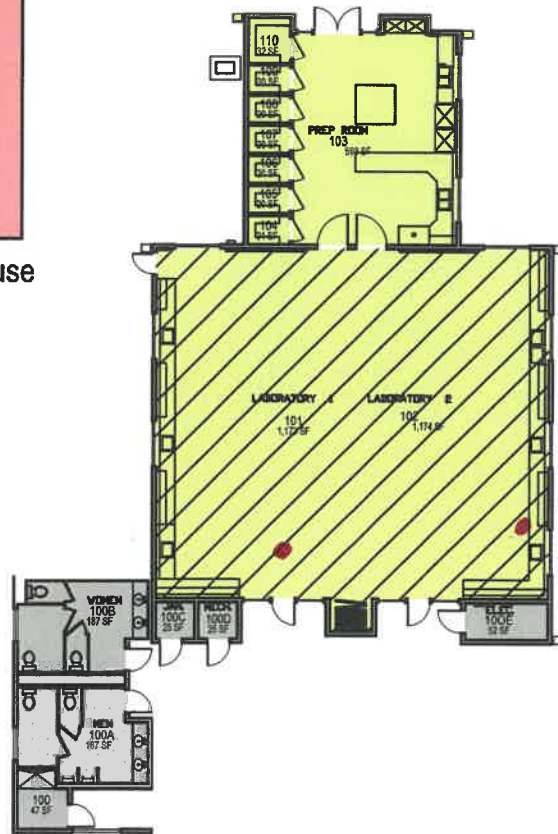

Building 17 Crop Science

**CAL POLY**

Crops Unit

Main Bldg  
Space Data [http://afd.calpoly.edu/facilities/spacefacility/space\\_data.asp](http://afd.calpoly.edu/facilities/spacefacility/space_data.asp)

FACILITIES MANAGEMENT AND DEVELOPMENT

000 UNASSIGN	400 STUDY	800 HEALTH
100 CLASS	500 SPECIAL	900 RESIDENTIAL
200 LAB	600 GENERAL	
300 OFFICE	700 SUPPORT	

October 2020

1"=25'

Room Use

Building 17-G Greenhouse

Building 17-H Greenhouse

Building 17-F

Building 17-E

Building 17-J Crops Science Lab

**CAL POLY**

Crops Unit

Crops Lab 17J

Space Data [http://afd.calpoly.edu/facilities/spacefacility/space\\_data.asp](http://afd.calpoly.edu/facilities/spacefacility/space_data.asp)

FACILITIES MANAGEMENT AND DEVELOPMENT

900 UNASSIGN	400 STUDY	800 HEALTH
100 CLASS	500 SPECIAL	900 RESIDENTIAL
200 LAB	600 GENERAL	
300 OFFICE	700 SUPPORT	

Room Use

October 2020

1"=25'

017R

538 SF

Building 17-R Orchard House