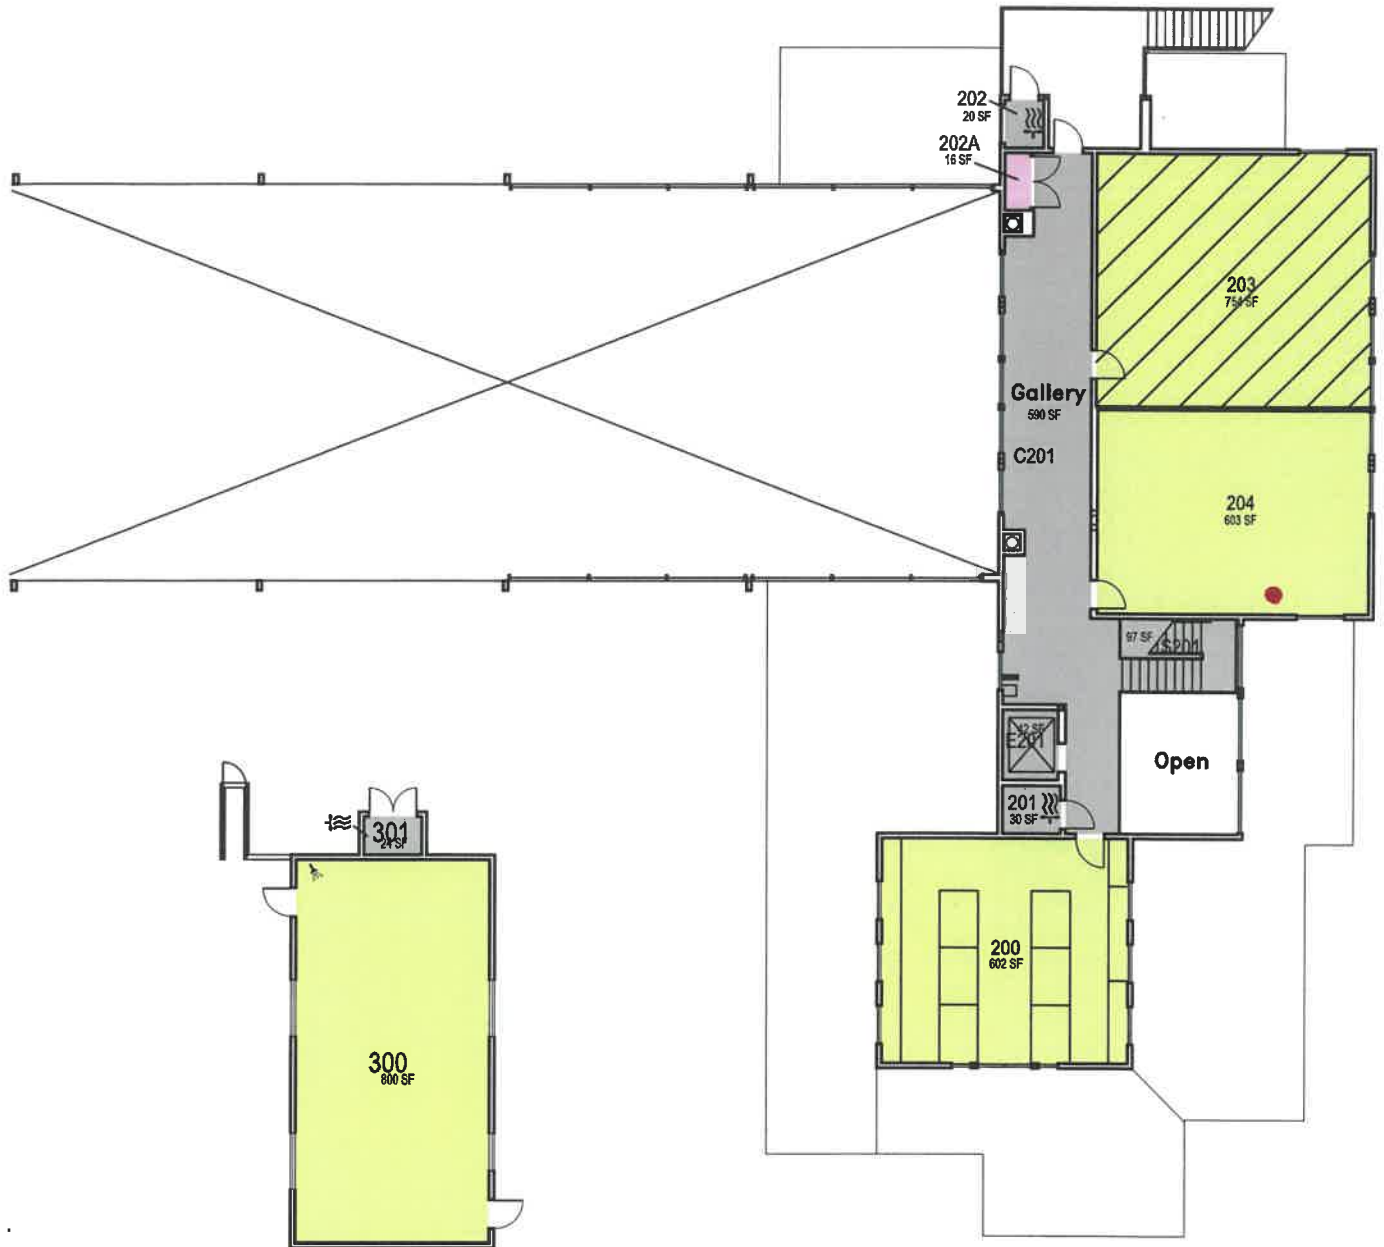

First Floor Milking Parlor

CAL POLY

Dairy Science

Floor 1
 Space Data http://afd.calpoly.edu/facilities/spacefacility/space_data.asp

FACILITIES MANAGEMENT AND DEVELOPMENT

000 UNASSIGN	400 STUDY	800 HEALTH
100 CLASS	500 SPECIAL	900 RESIDENTIAL
200 LAB	600 GENERAL	
300 OFFICE	700 SUPPORT	

Room Use

October 2020

1" =
 20' _1

Physiology Lab 018-B

Second Floor Milking Parlor

CAL POLY

Dairy Science

Floor 2
Space Data http://afd.calpoly.edu/facilities/spacefacility/space_data.asp

FACILITIES MANAGEMENT AND DEVELOPMENT

000 UNASSIGN	400 STUDY	800 HEALTH
100 CLASS	500 SPECIAL	900 RESIDENTIAL
200 LAB	600 GENERAL	
300 OFFICE	700 SUPPORT	

Room 11ea

October 2020

1" =
20' _1

018M
2,500 SF

Dairy Science Equipment Barn 018-M