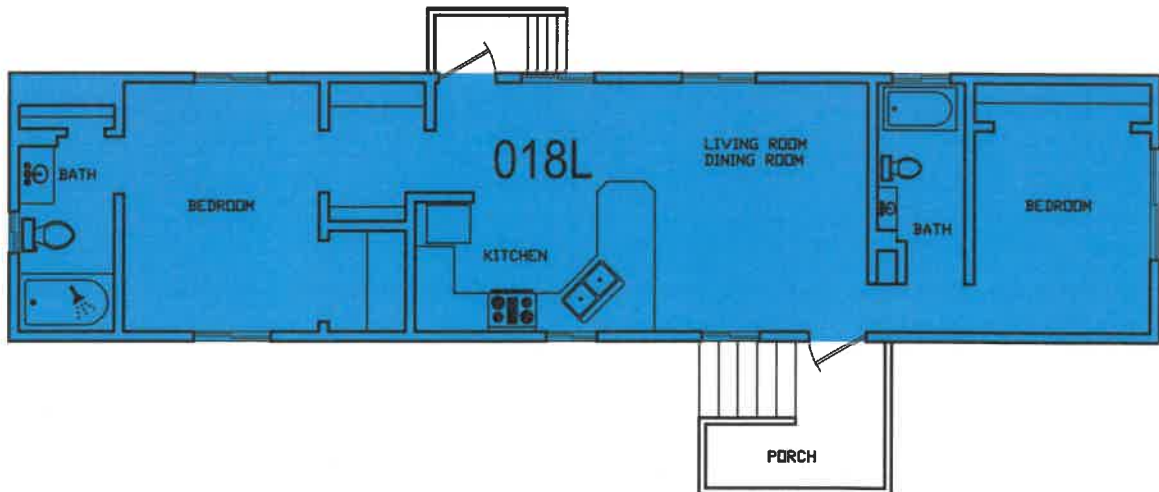

Room Use

October 2020

1" =
 20' _1

Physiology Lab 018-B

Second Floor Milking Parlor

CAL POLY

Dairy Science

Floor 2
Space Data http://afd.calpoly.edu/facilities/spacefacility/space_data.asp

FACILITIES MANAGEMENT AND DEVELOPMENT

000 UNASSIGN	400 STUDY	800 HEALTH
100 CLASS	500 SPECIAL	900 RESIDENTIAL
200 LAB	600 GENERAL	
300 OFFICE	700 SUPPORT	

Room 11ea

October 2020

1" =
20' _1

018M
2,500 SF

Dairy Science Equipment Barn 018-M