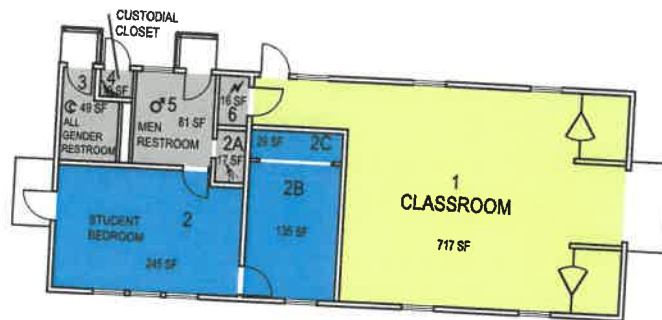

056-C Old Farrowing Unit

056-B Swine Unit Addition

056-0 Swine Unit

CAL POLY

Swine Unit

Multiple Space Data http://afd.calpoly.edu/facilities/spacefacility/space_data.asp

FACILITIES MANAGEMENT AND DEVELOPMENT

| | | |
|--------------|-------------|-----------------|
| 500 UNASSIGN | 400 STUDY | 800 HEALTH |
| 100 CLASS | 500 SPECIAL | 900 RESIDENTIAL |
| 200 LAB | 600 GENERAL | |
| 300 OFFICE | 700 SUPPORT | |

Room Use

October 2020

20'_1

056-F Gilt Gestation Shed

FATTENING UNIT

056-E Fattening Unit

CAL POLY

Swine Unit

Room Use

October 2020

20'_1