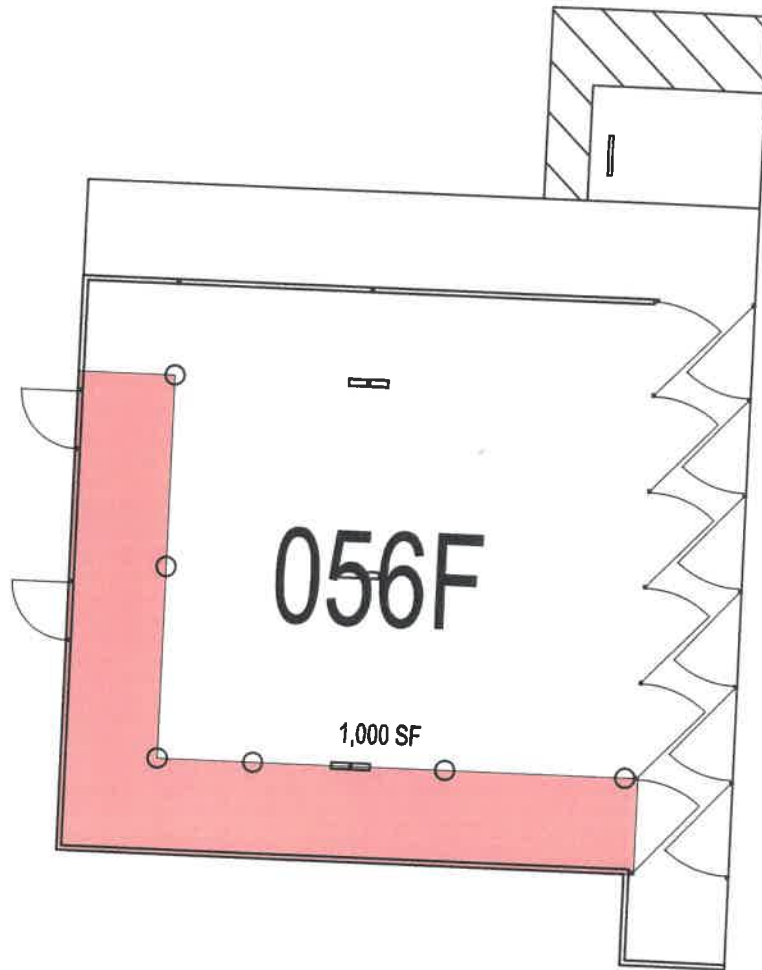

056-C Old Farrowing Unit

056-B Swine Unit Addition

056-0 Swine Unit

CAL POLY

Swine Unit

Multiple Space Data http://afd.calpoly.edu/facilities/spacefacility/space_data.asp

FACILITIES MANAGEMENT AND DEVELOPMENT

Room Use

October 2020

20'_1

056-F Gilt Gestation Shed

FATTENING UNIT

056-E Fattening Unit

CAL POLY

Swine Unit