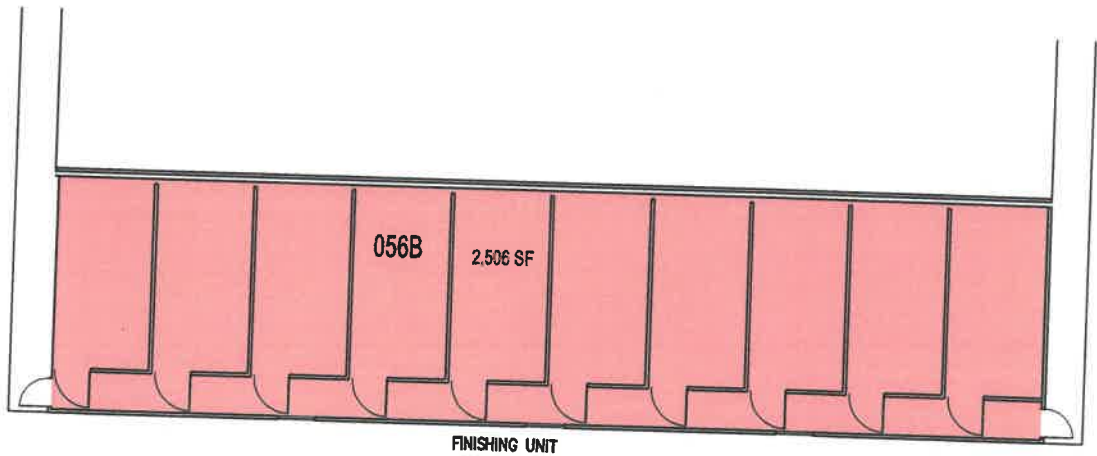

056-C Old Farrowing Unit

056-B Swine Unit Addition

056-0 Swine Unit

CAL POLY

Swine Unit

Multiple Space Data http://afd.calpoly.edu/facilities/spacefacility/space_data.asp

FACILITIES MANAGEMENT AND DEVELOPMENT

Room Use

October 2020

20'_1

056-F Gilt Gestation Shed

FATTENING UNIT

056-E Fattening Unit

CAL POLY

Swine Unit