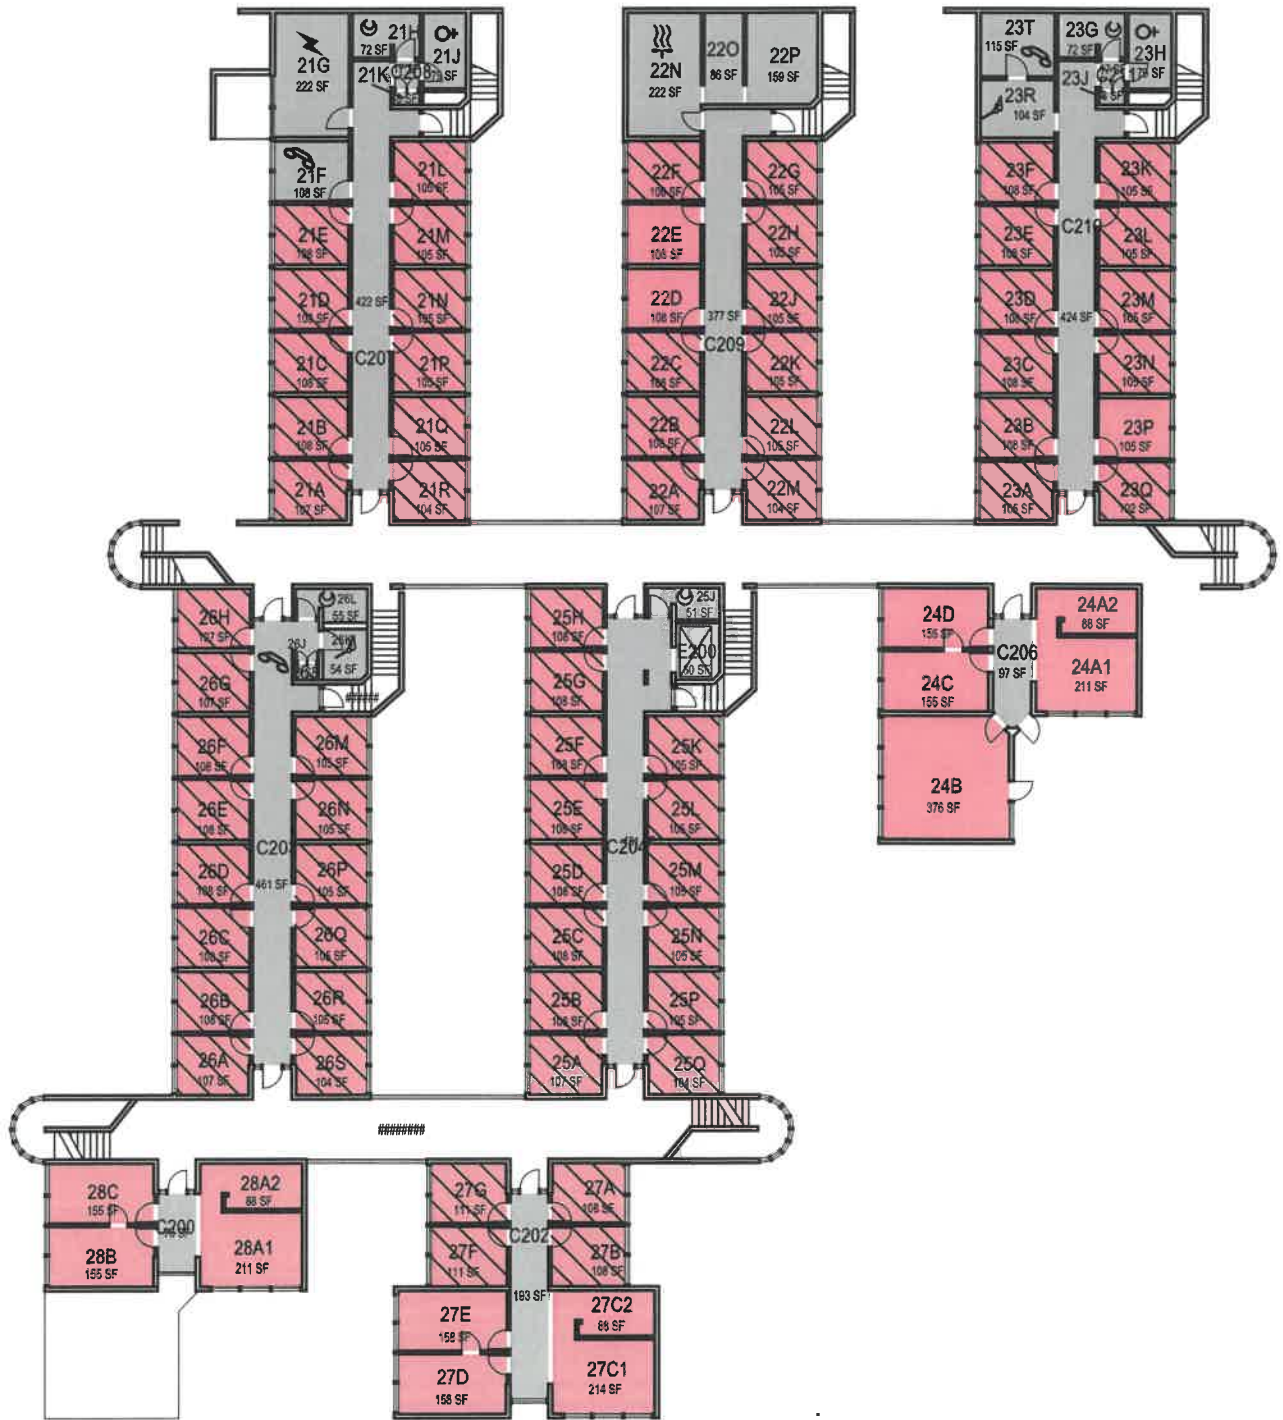

Faculty Offices North

October 2020

1"=30'

CAL POLY

Level 1
Space Data http://afd.calpoly.edu/facilities/spacefacility/space_data.asp

FACILITIES MANAGEMENT AND DEVELOPMENT

000 UNASSIGN	400 STUDY	800 HEALTH
100 CLASS	500 SPECIAL	900 RESIDENTIAL
200 LAB	600 GENERAL	
300 OFFICE	700 SUPPORT	

Drawn by

October 2020

1"=30'

Faculty Offices North

CAL POLY

Level 2
 Space Data http://afd.calpoly.edu/facilities/spacefacility/space_data.asp

FACILITIES MANAGEMENT AND DEVELOPMENT

000 UNASSIGN	400 STUDY	800 HEALTH
100 CLASS	500 SPECIAL	900 RESIDENTIAL
200 LAB	600 GENERAL	
300 OFFICE	700 SUPPORT	

October 2020

1"=30'

Room 11ea