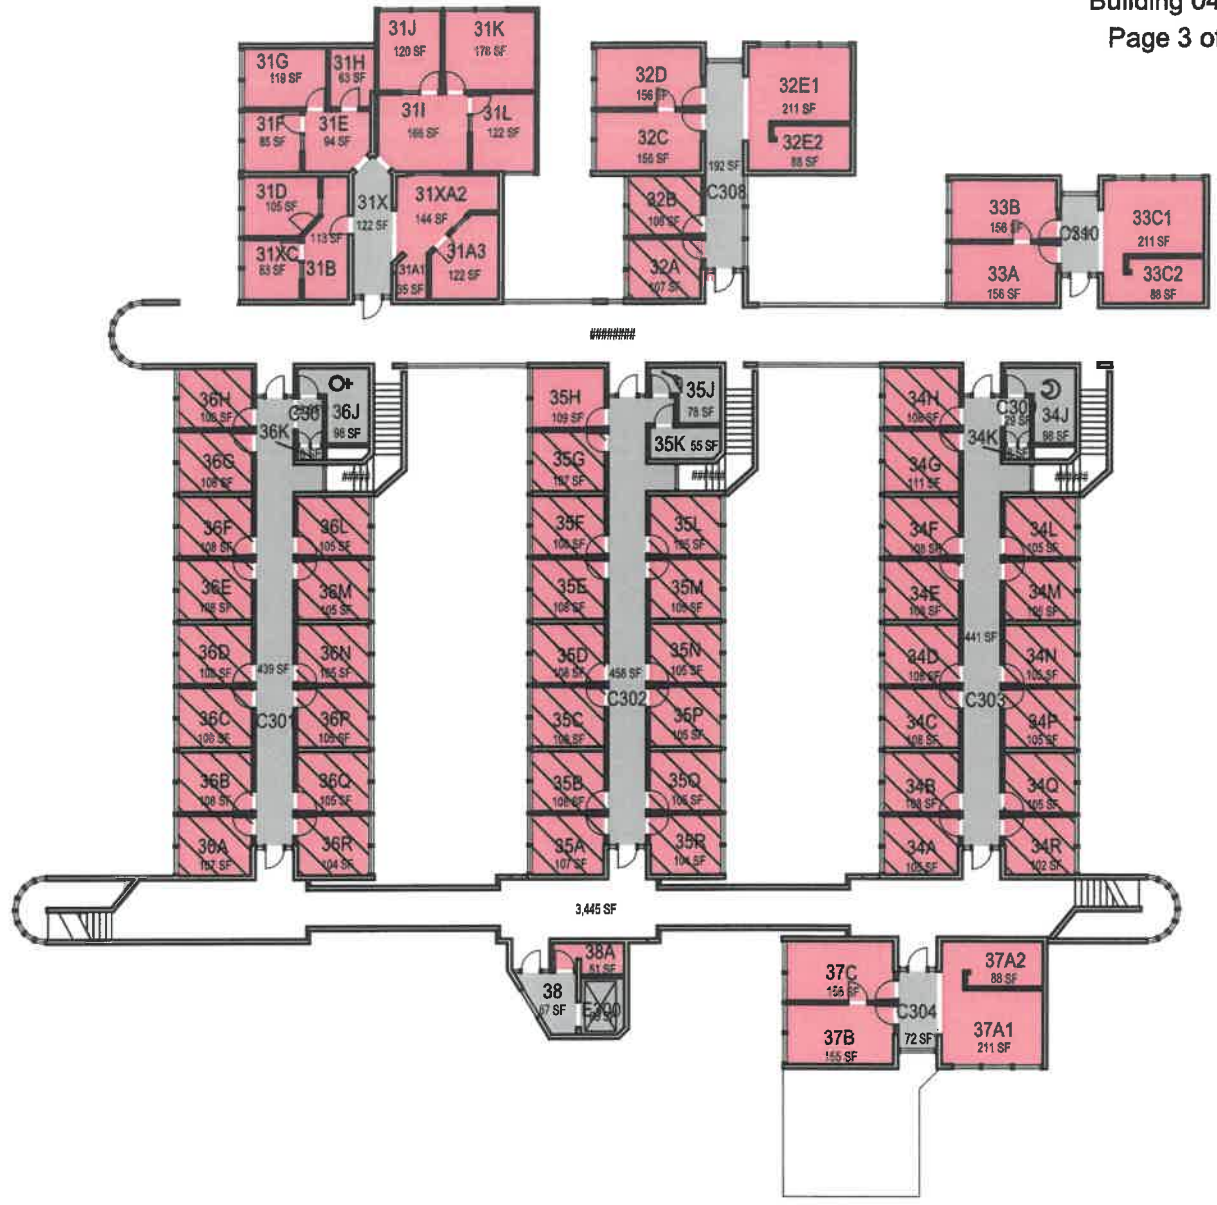

Drawn by

October 2020

1"=30'

Faculty Offices North

CAL POLY

Level 2
 Space Data http://afd.calpoly.edu/facilities/spacefacility/space_data.asp

FACILITIES MANAGEMENT AND DEVELOPMENT

000 UNASSIGN	400 STUDY	800 HEALTH
100 CLASS	500 SPECIAL	900 RESIDENTIAL
200 LAB	600 GENERAL	
300 OFFICE	700 SUPPORT	

Room 11ea

CAL POLY

Faculty Offices North

Level 3
Space Data http://afd.calpoly.edu/facilities/spacefacility/space_data.asp

FACILITIES MANAGEMENT AND DEVELOPMENT

000 UNASSIGN	400 STUDY	800 HEALTH
100 CLASS	500 SPECIAL	600 RESIDENTIAL
200 LAB	600 GENERAL	
300 OFFICE	700 SUPPORT	

October 2020

1"=30'

Room 11ea