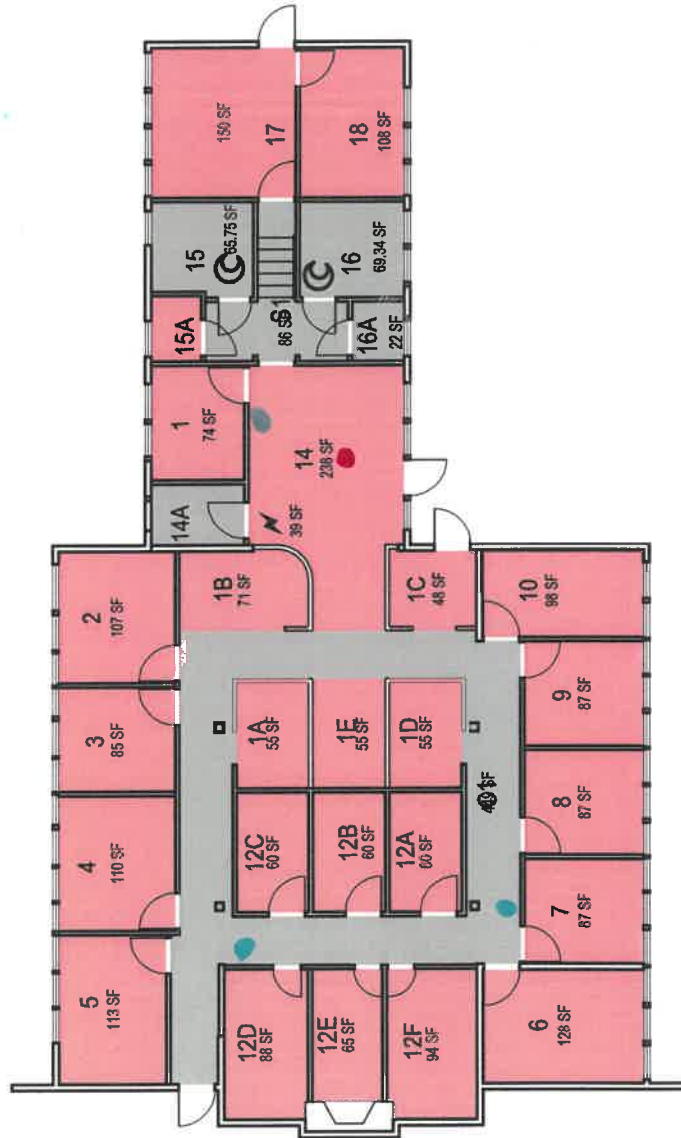

Hillcrest 0810 FI 00R1

CAL POLY

Hillcrest

Bldg 81

Space Data http://afd.calpoly.edu/facilities/spacefacility/space_data.asp

FACILITIES MANAGEMENT AND DEVELOPMENT

000 UNASSIGN	400 STUDY	800 HEALTH
100 CLASS	500 SPECIAL	900 RESIDENTIAL
200 LAB	600 GENERAL	
300 OFFICE	700 SUPPORT	

Room Use

October 2020

1:16