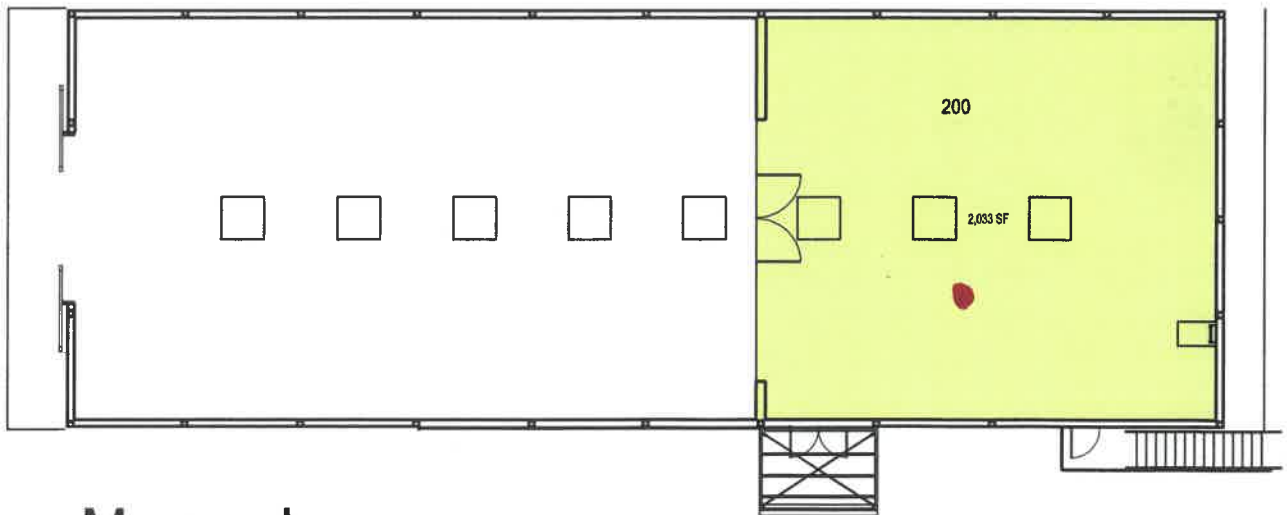

First Floor

Mezzanine

October 2020

1"=20'

CAL POLY

Simpson Strong-Tie Lab

F1r 1 and Mez

Space Data http://afd.calpoly.edu/facilities/spacefacility/space_data.asp