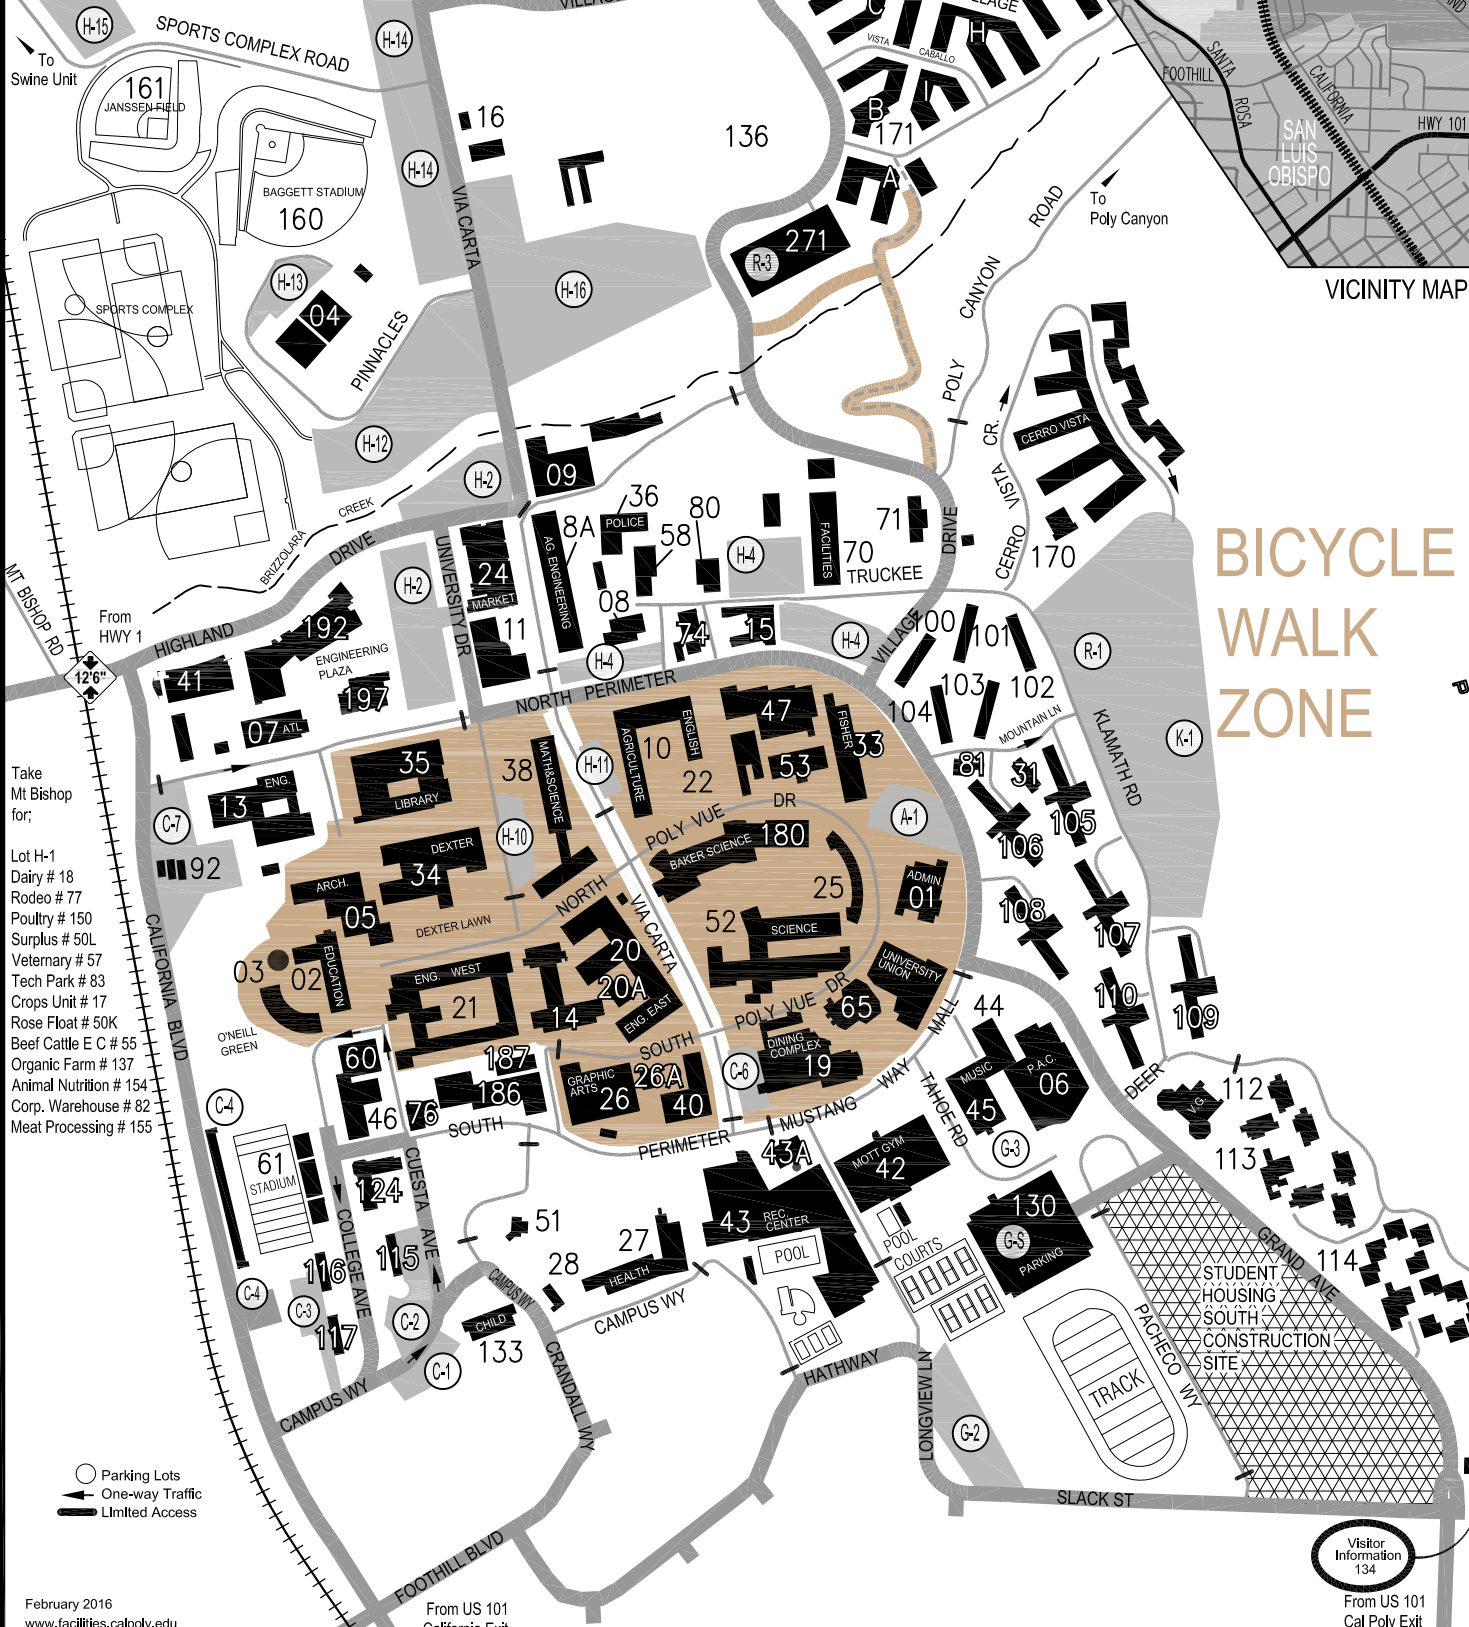

CAL POLY

SAN LUIS OBISPO

CAMPUS CORE

VICINITY MAP

BICYCLE
WALK
ZONE

- Take Mt Bishop for:
- Lot H-1
 - Dairy # 18
 - Rodeo # 77
 - Poultry # 150
 - Surplus # 50L
 - Veterinary # 57
 - Tech Park # 83
 - Crops Unit # 17
 - Rose Float # 50K
 - Beef Cattle E C # 55
 - Organic Farm # 137
 - Animal Nutrition # 154
 - Corp. Warehouse # 82
 - Meat Processing # 155

- Parking Lots
- One-way Traffic
- Limited Access

G F E D C B A