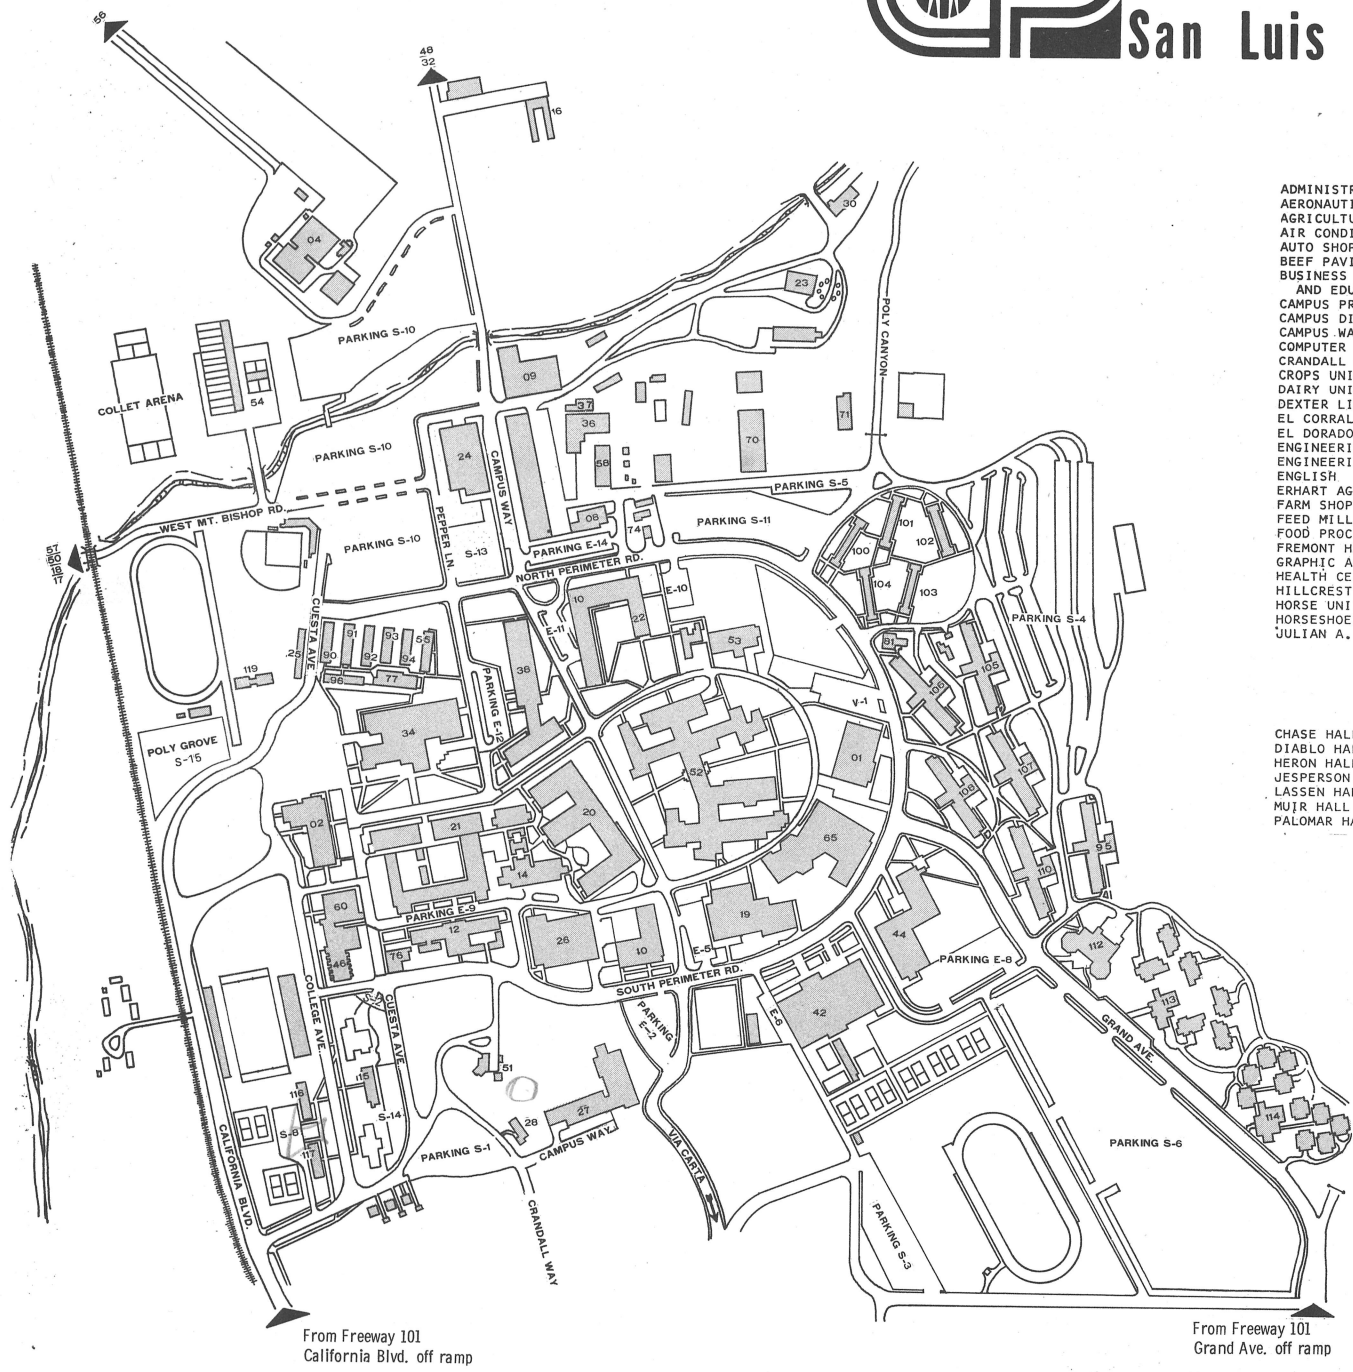

California Polytechnic State University

San Luis Obispo, California 93407

CAMPUS FACILITIES

ADMINISTRATION	01	MACHINE SHOP	36
AERONAUTICAL ENGINEERING - AIRPORT	04	MAINTENANCE AND RECEIVING WAREHOUSE	70
AGRICULTURAL ENGINEERING	08	MARIPOSA HALL	93
AIR CONDITIONING ENGINEERING	12	MATHEMATICS AND HOME ECONOMICS	38
AUTO SHOP	71	MEATS LABORATORY	39
BEEF PAVILION AND UNIT	16	MECHANICAL ENGINEERING	40
BUSINESS ADMINISTRATION AND EDUCATION	02	MEN'S PHYSICAL EDUCATION	42
CAMPUS PRODUCE STORE	24	MODOC HALL	119
CAMPUS DINING HALL	19	MONTEREY HALL	90
CAMPUS WAY NURSERY SCHOOL	28	MUSIC, SPEECH AND DRAMA	44
COMPUTER SCIENCE	14	NATATORIUM	46
CRANDALL GYMNASIUM	60	ORNAMENTAL HORTICULTURE UNIT	48
CROPS UNIT	17	PLUMAS HALL	91
DAIRY UNIT	18	Poultry Unit	50
DEXTER LIBRARY	34	PRESIDENTIAL POLY HOUSE	51
EL CORRAL BOOKSTORE	65	SCIENCE	52
EL DORADO HALL	96	SCIENCE NORTH	53
ENGINEERING EAST	20	SECURITY OFFICE - FIREHOUSE	74
ENGINEERING WEST	21	SHEEP UNIT	54
ENGLISH	22	SIERRA HALL	55
ERHART AGRICULTURE FARM SHOP	10	SONOMA HALL	92
FEED MILL	09	SWINE UNIT	56
FOOD PROCESSING	23	TEHAMA HALL	94
FREMONT HALL	24	TEMPORARY ARCHITECTURE LABORATORIES	76, 77
GRAPHIC ARTS	26	TEMPORARY ART LABORATORY	25
HEALTH CENTER	27	TENAYA HALL	110
HILLCREST	81	THEATRE	44
HORSE UNIT	32	VETERINARY HOSPITAL	57
HORSESHOEING UNIT	30	VISTA GRANDE	112
JULIAN A. MCPHEE UNIVERSITY UNION	65	WELDING SHOP	58

RESIDENCE HALLS

CHASE HALL	115	SANTA LUCIA HALL	106
DIABLO HALL	101	SEQUOIA HALL	108
HERON HALL	117	SHASTA HALL	100
JESPERSON HALL	116	SIERRA MADRE HALL	113
LASSEN HALL	104	TRINITY HALL	105
MUIR HALL	107	WHITNEY HALL	103
PALOMAR HALL	102	YOSEMITE HALL	114

From Freeway 101
California Blvd. off ramp

From Freeway 101
Grand Ave. off ramp