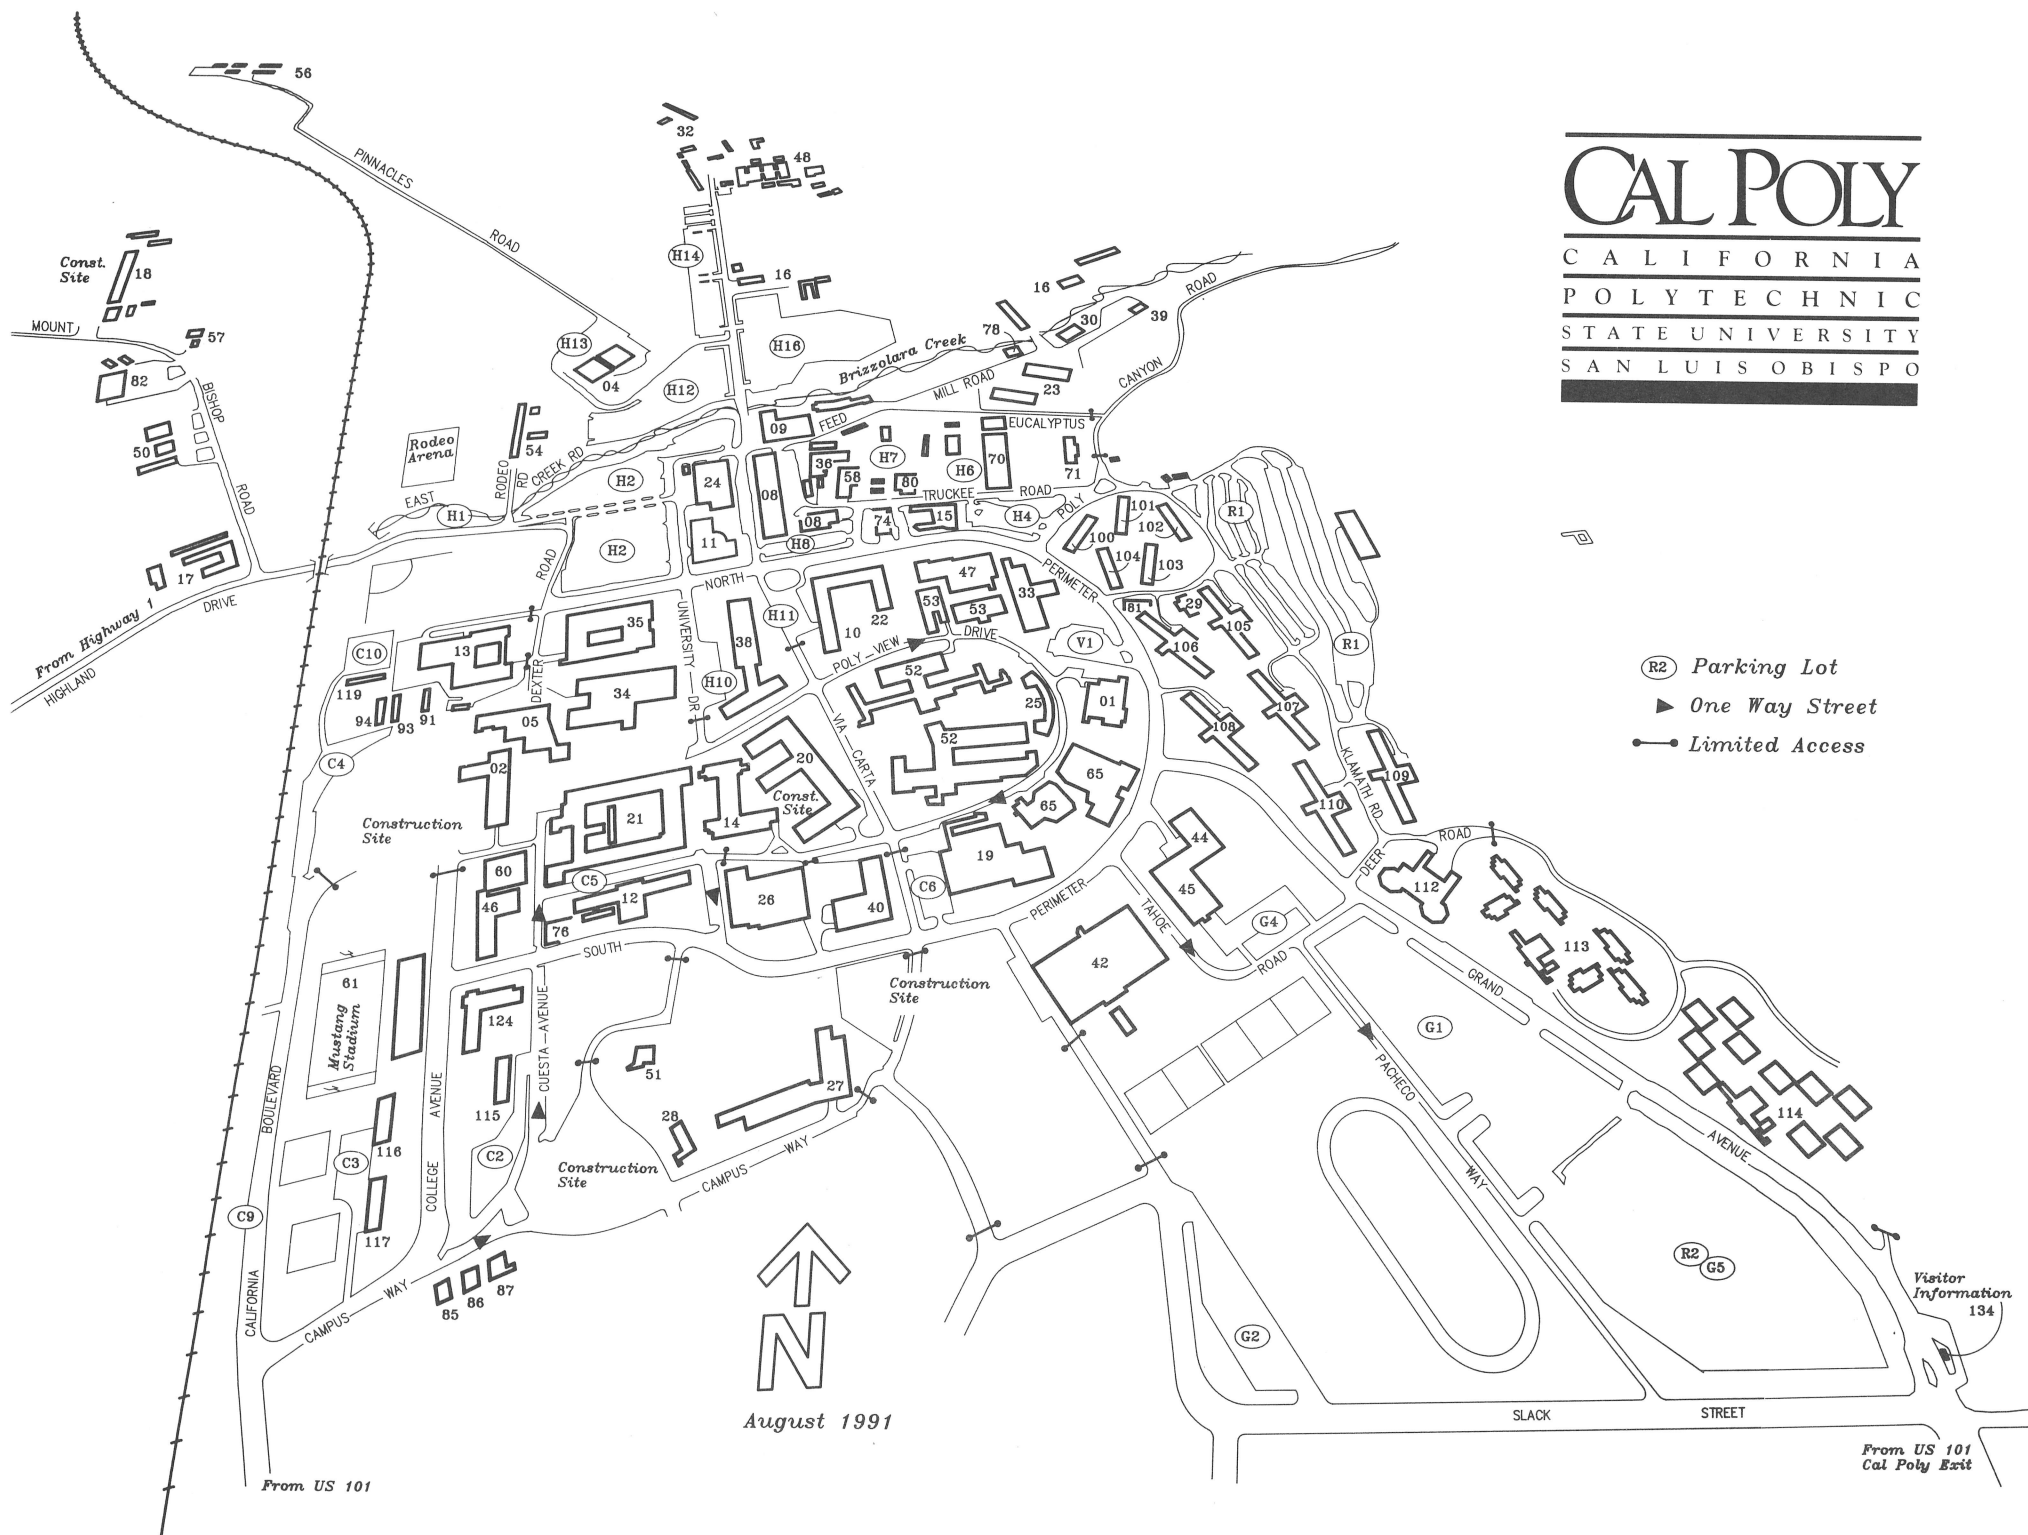

# CAL POLY

CALIFORNIA  
POLYTECHNIC  
STATE UNIVERSITY  
SAN LUIS OBISPO

August 1991

Visitor Information 134

From US 101

From US 101  
Cal Poly Exit