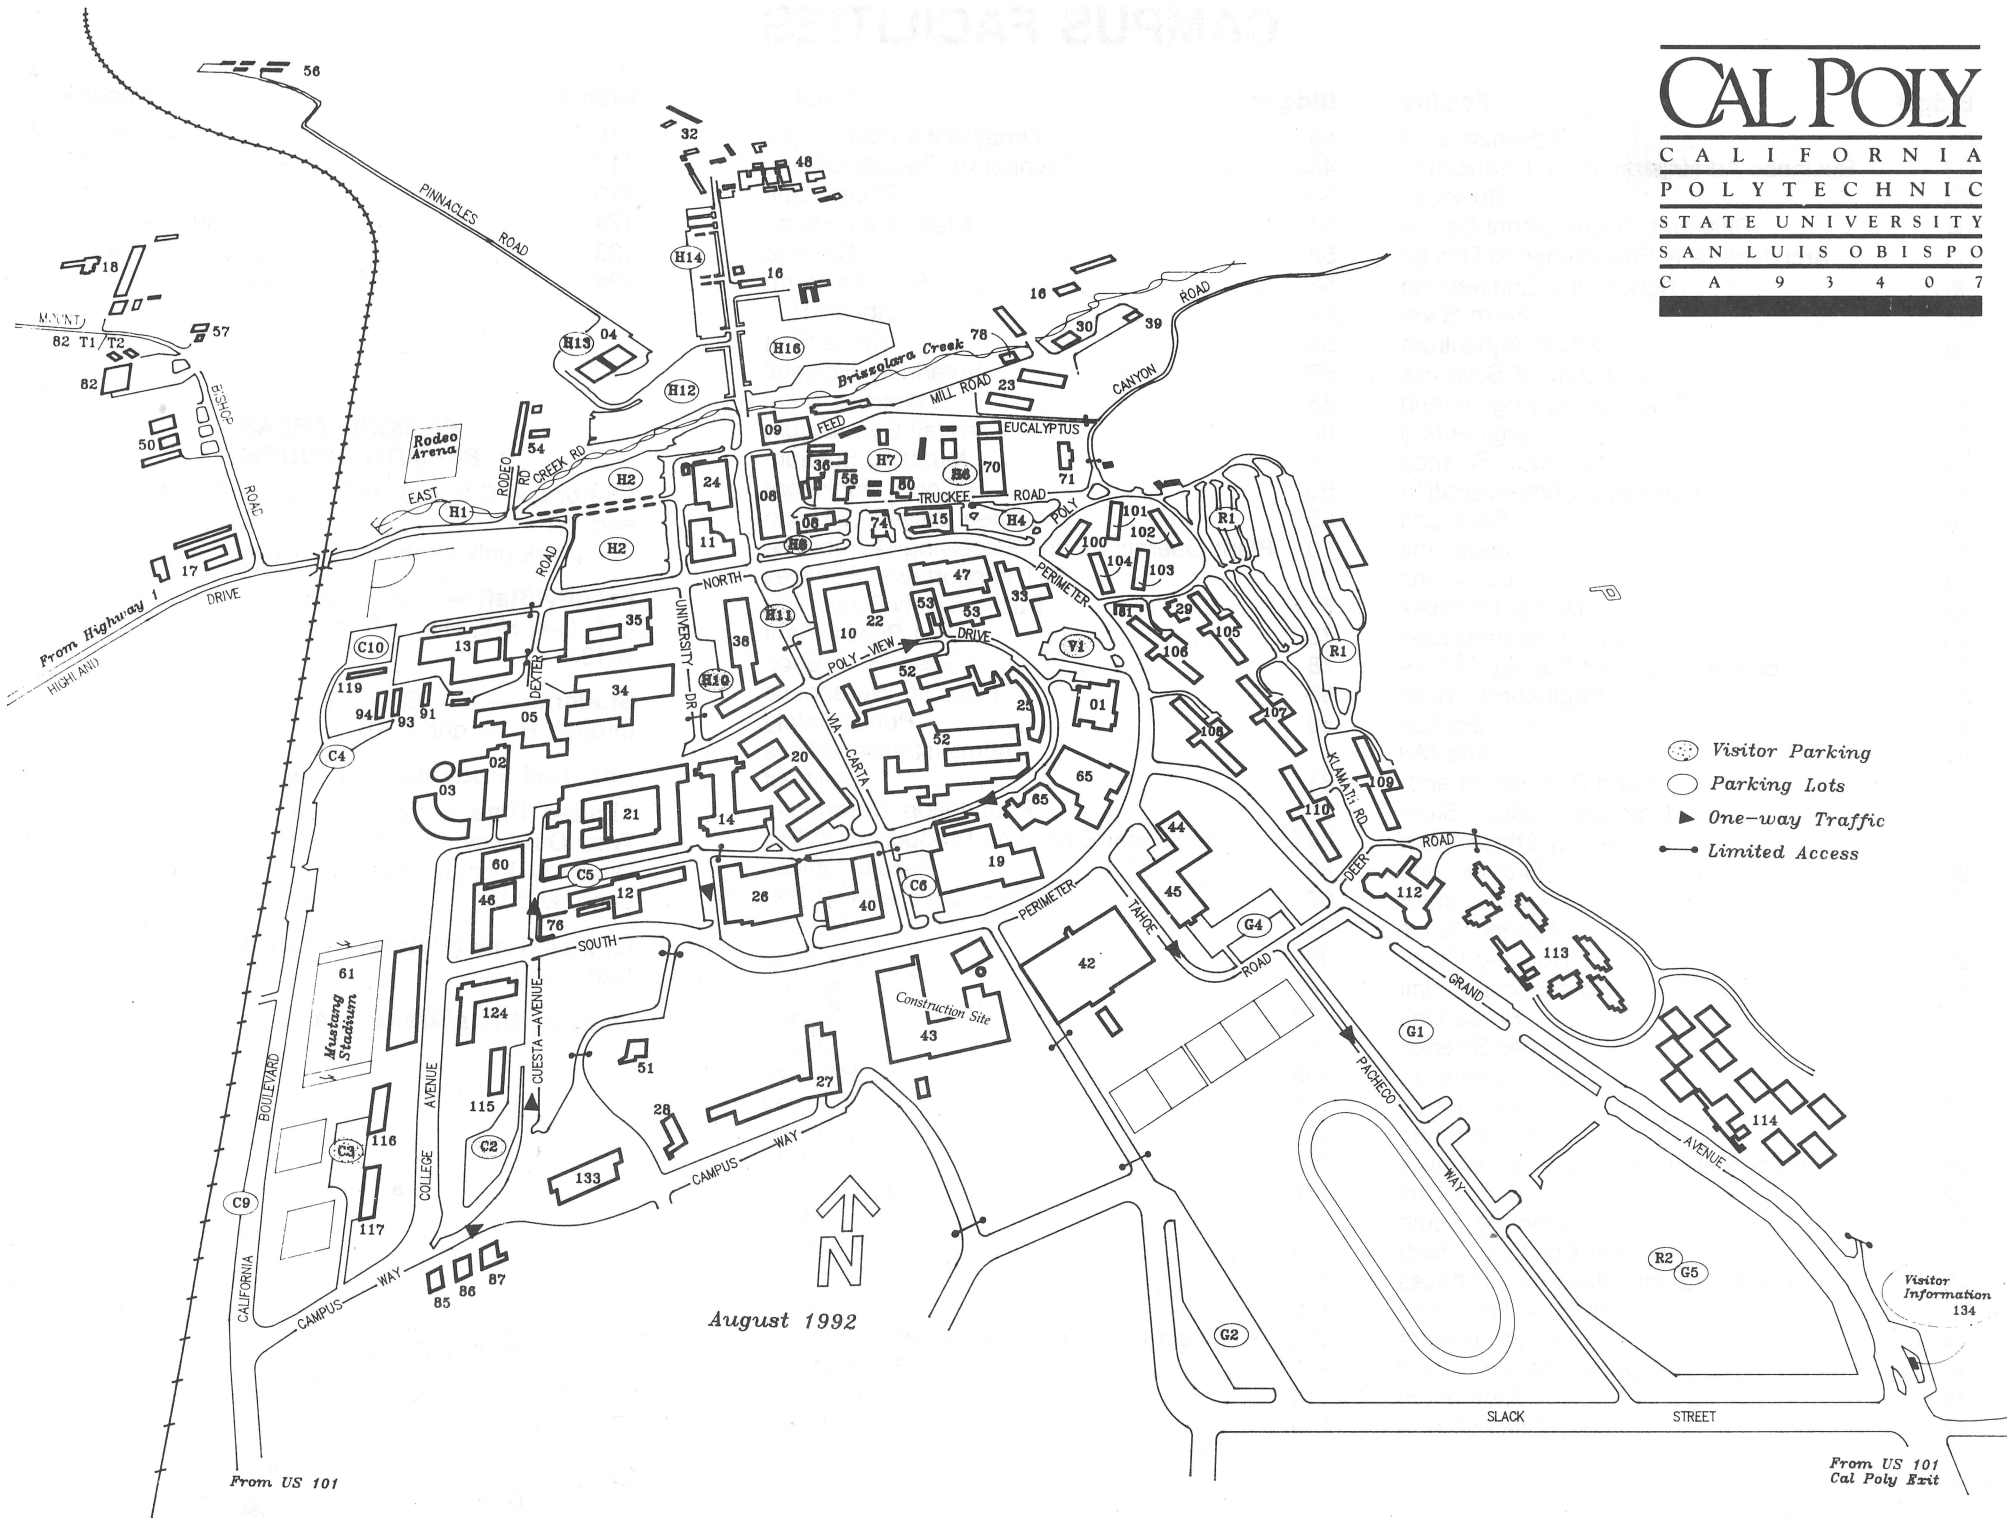

# CAL POLY

CALIFORNIA  
POLYTECHNIC  
STATE UNIVERSITY  
SAN LUIS OBISPO  
C A 9 3 4 0 7

August 1992

Visitor Information 134

From US 101

From US 101  
Cal Poly Exit