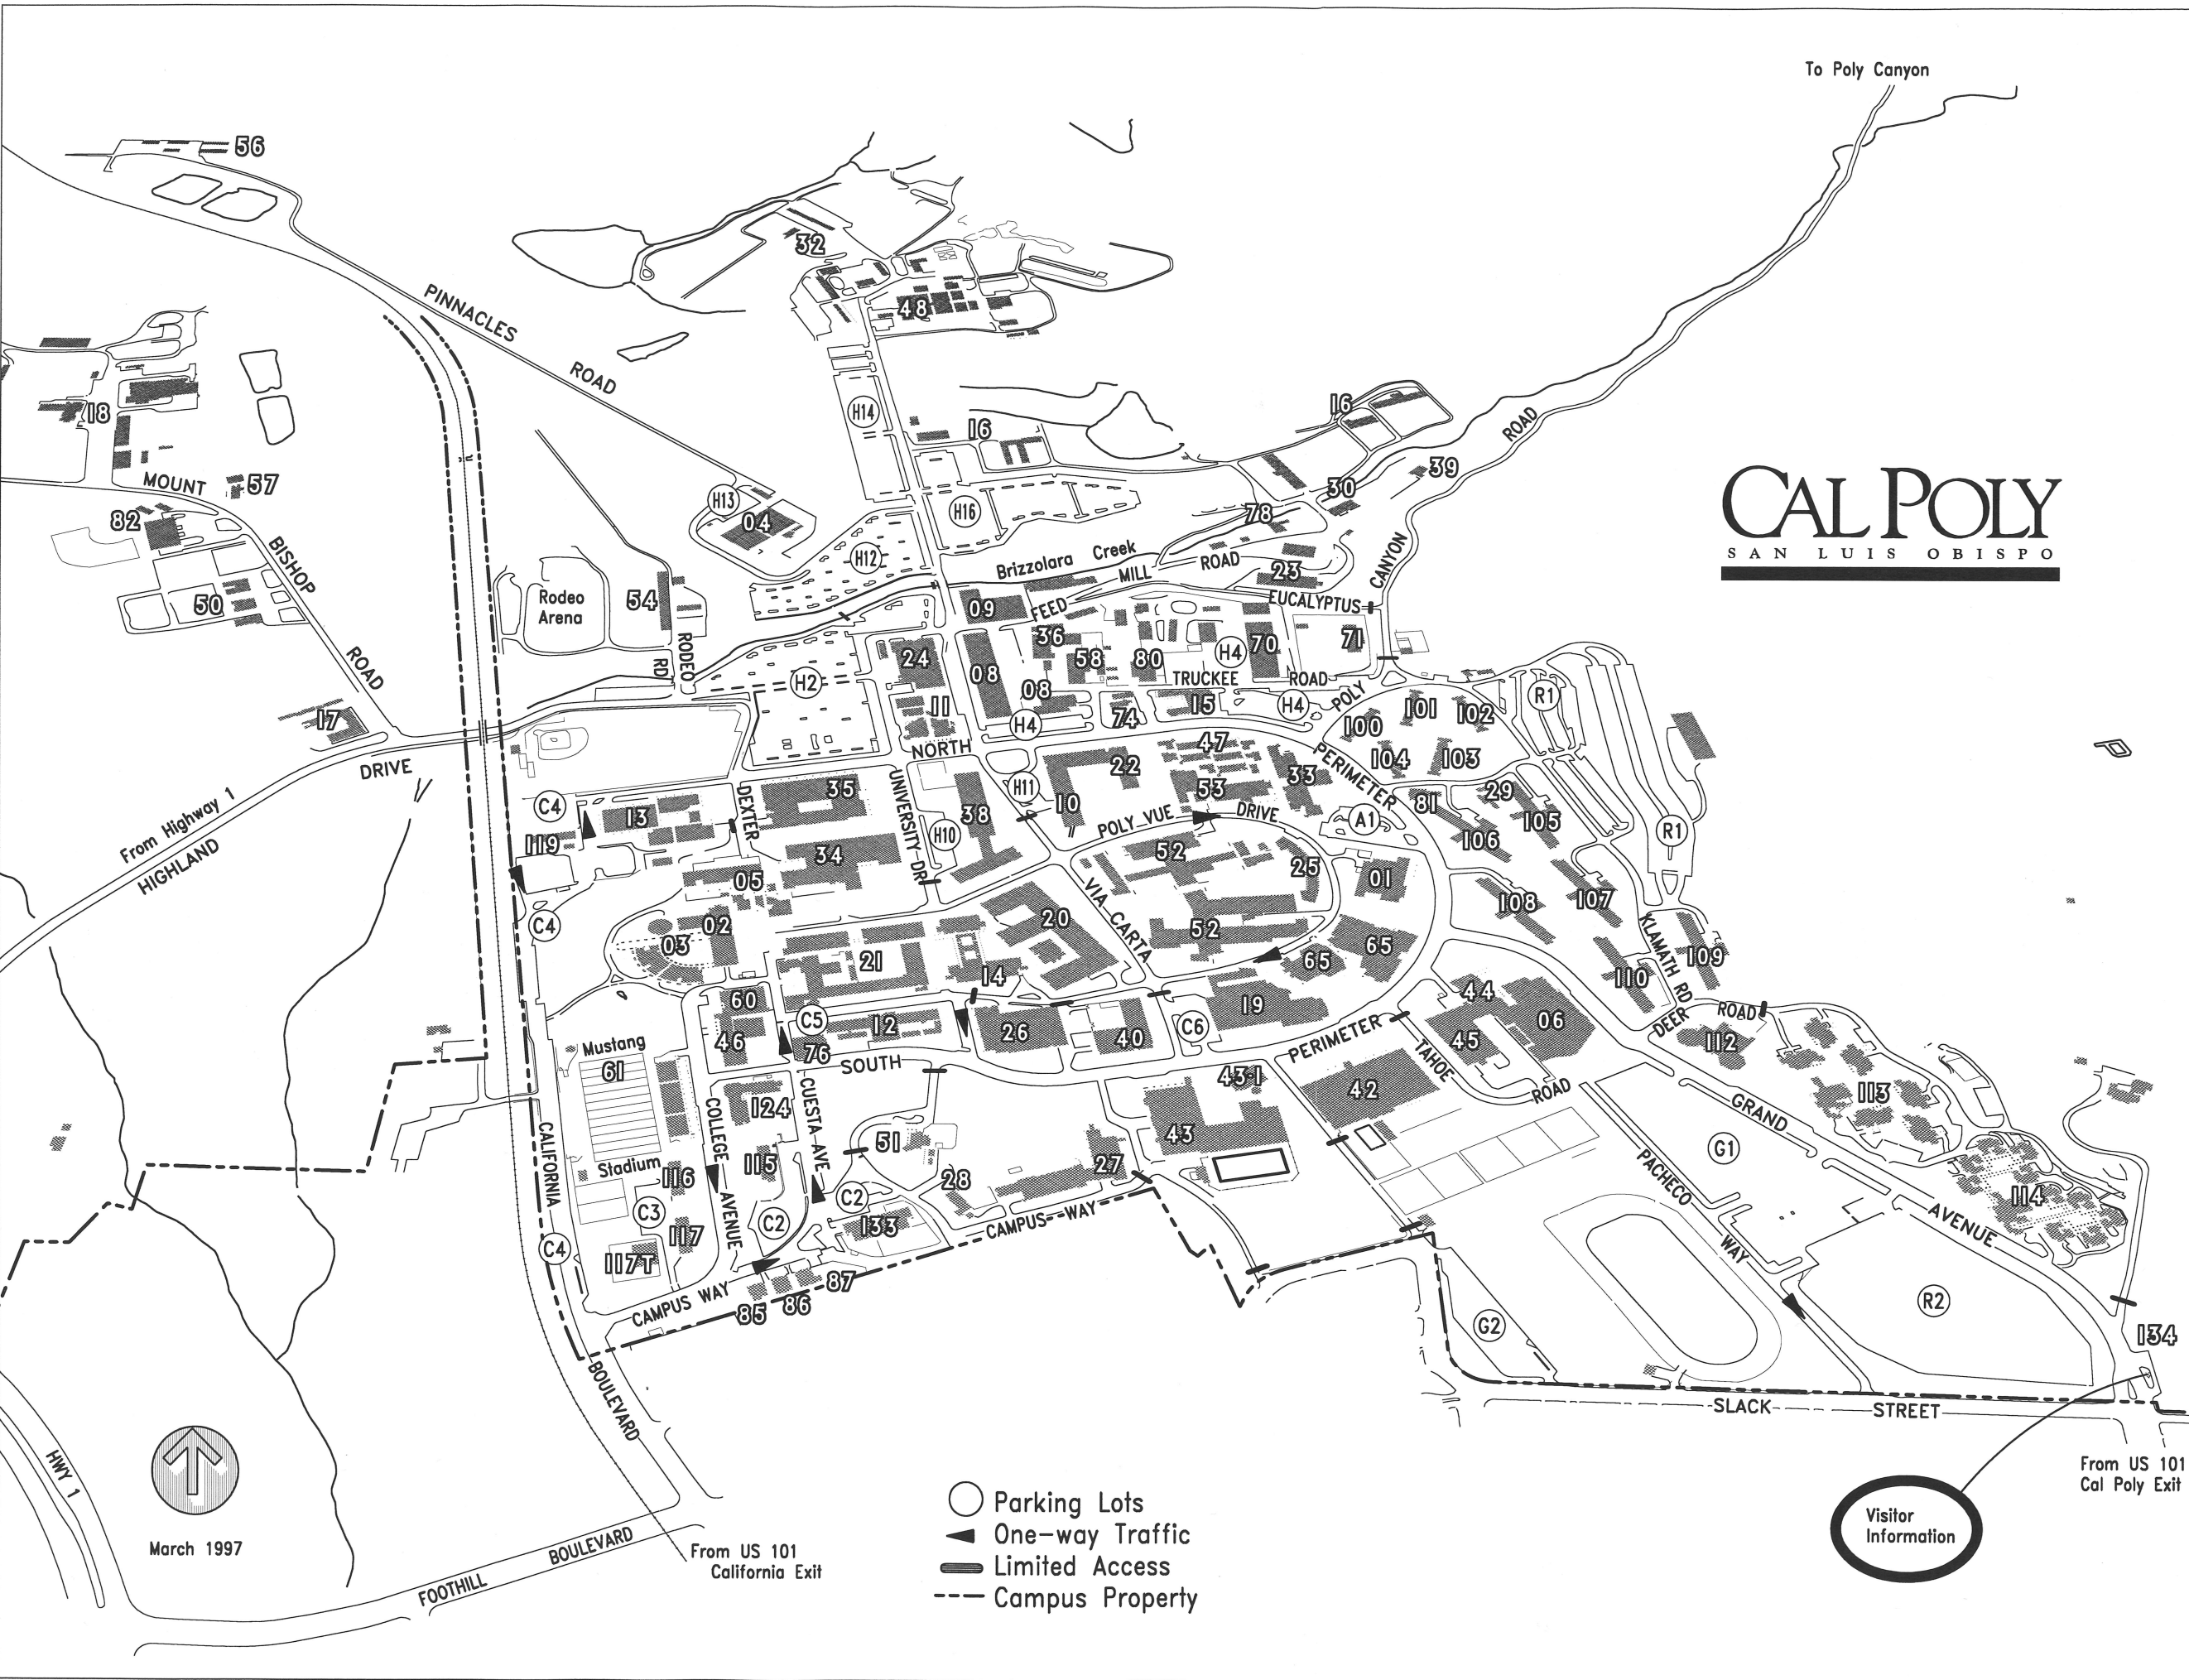

CAL POLY

SAN LUIS OBISPO

Visitor Information

- Parking Lots
- ▲ One-way Traffic
- ▬ Limited Access
- - - Campus Property

March 1997

From US 101
Cal Poly Exit

From US 101
California Exit

To Poly Canyon

From Highway 1
Highland

HWY 1

FOOTHILL BOULEVARD

CALIFORNIA BOULEVARD

CAMPUS WAY

CUESTA AVE

SOUTH

NORTH

BRIZZOLARA CREEK MILL

EUCALYPTUS

POLY

CANYON

ROAD

ROAD

ROAD

SLACK STREET

PACHECO WAY

PERIMETER

VIA CARTA

PERIMETER

ROAD

ROAD

ROAD

ROAD