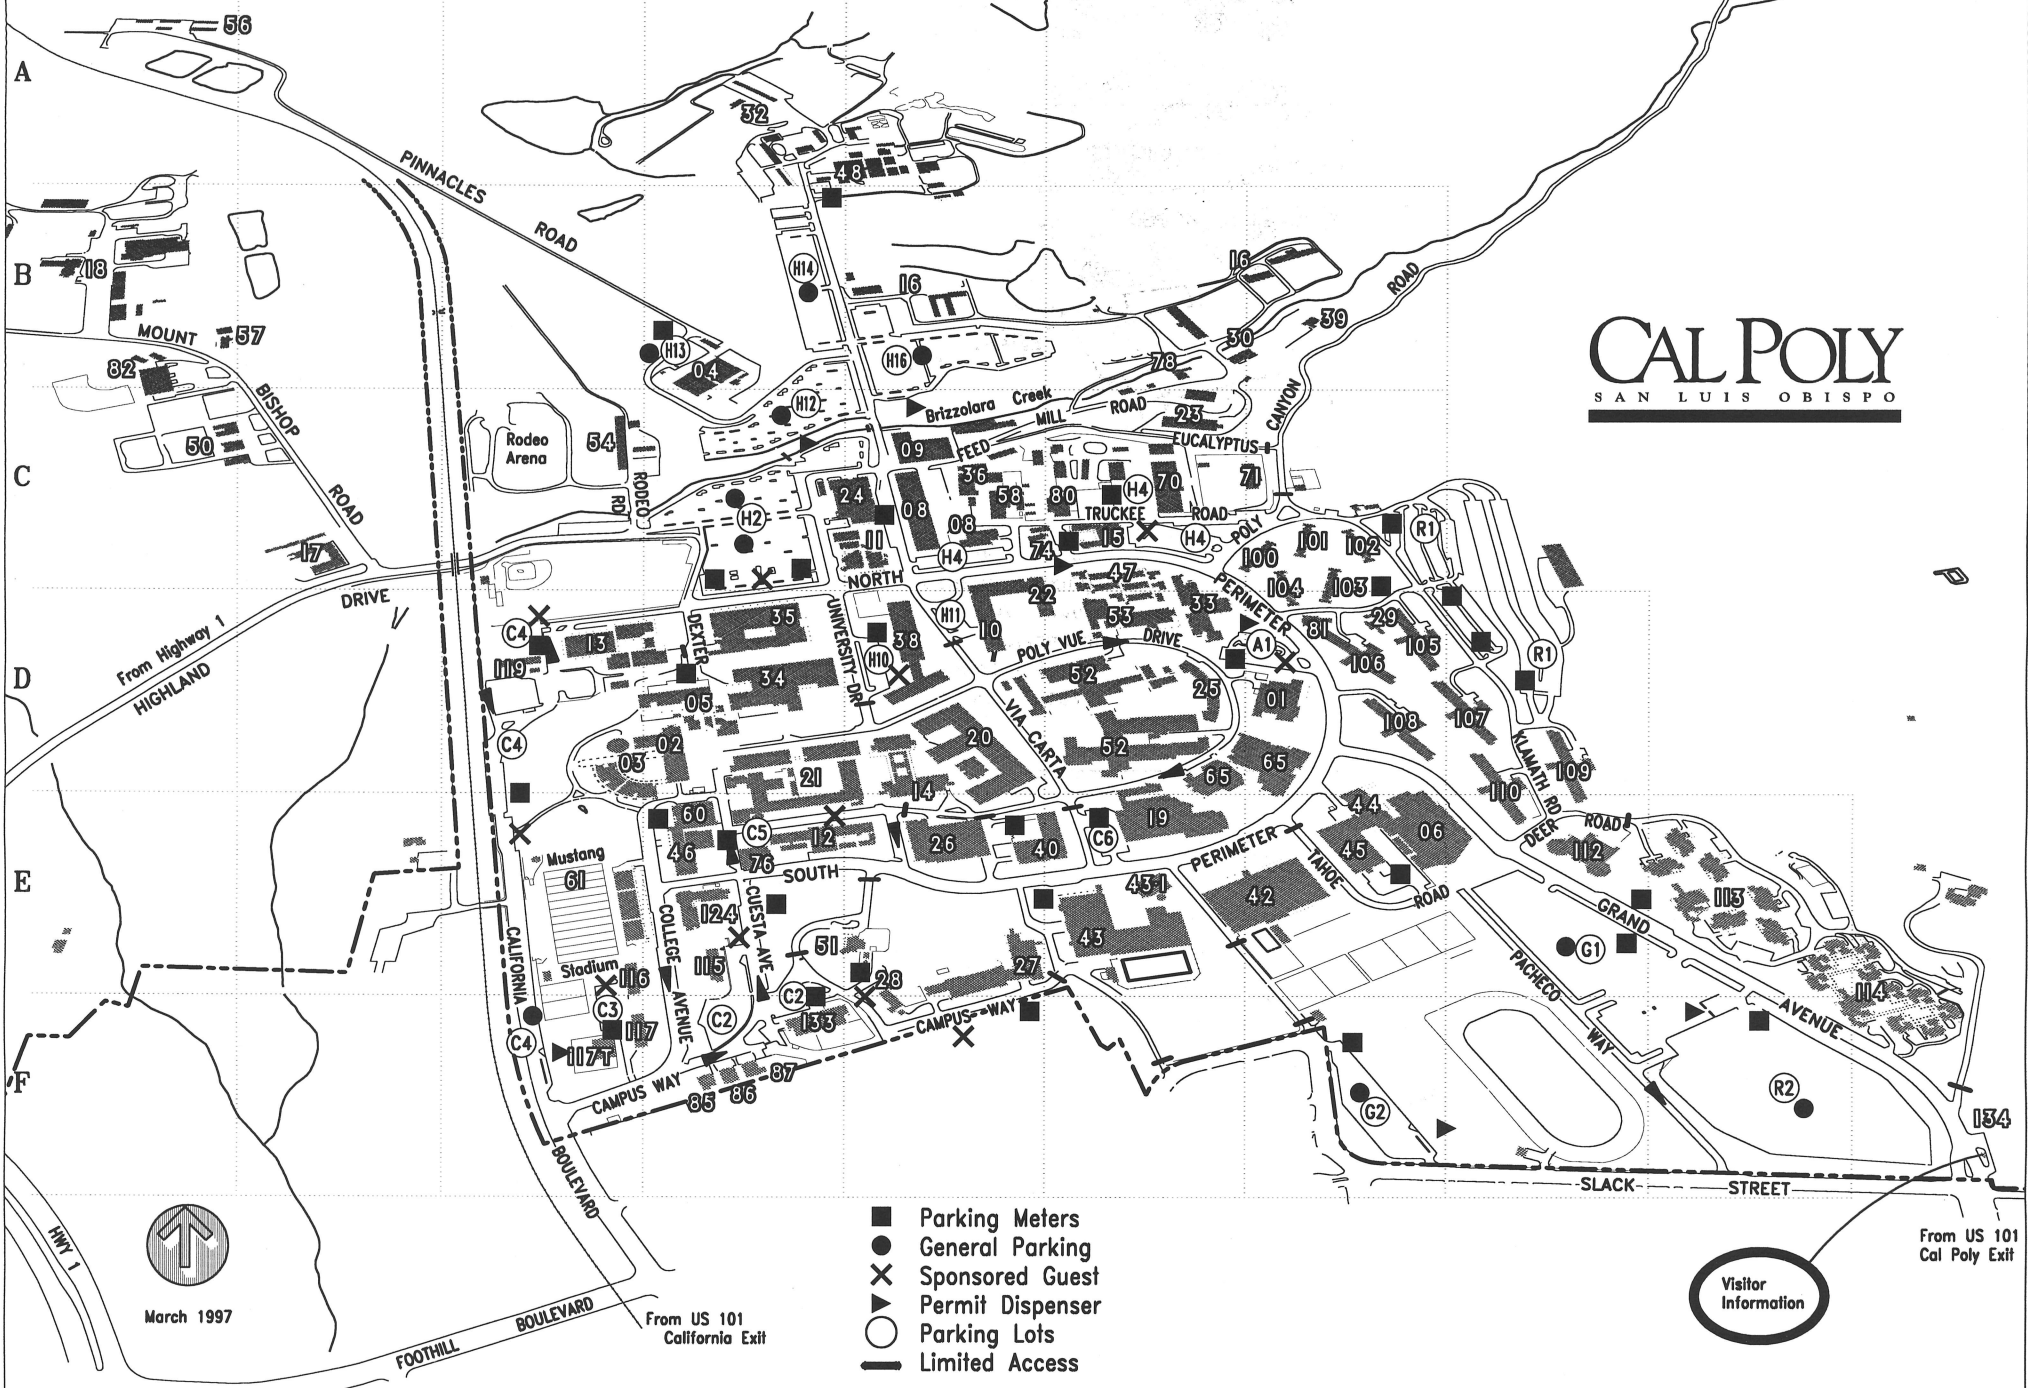

CAL POLY

SAN LUIS OBISPO

March 1997

- Parking Meters
- General Parking
- X Sponsored Guest
- ▲ Permit Dispenser
- Parking Lots
- ▬ Limited Access

From US 101
Cal Poly Exit