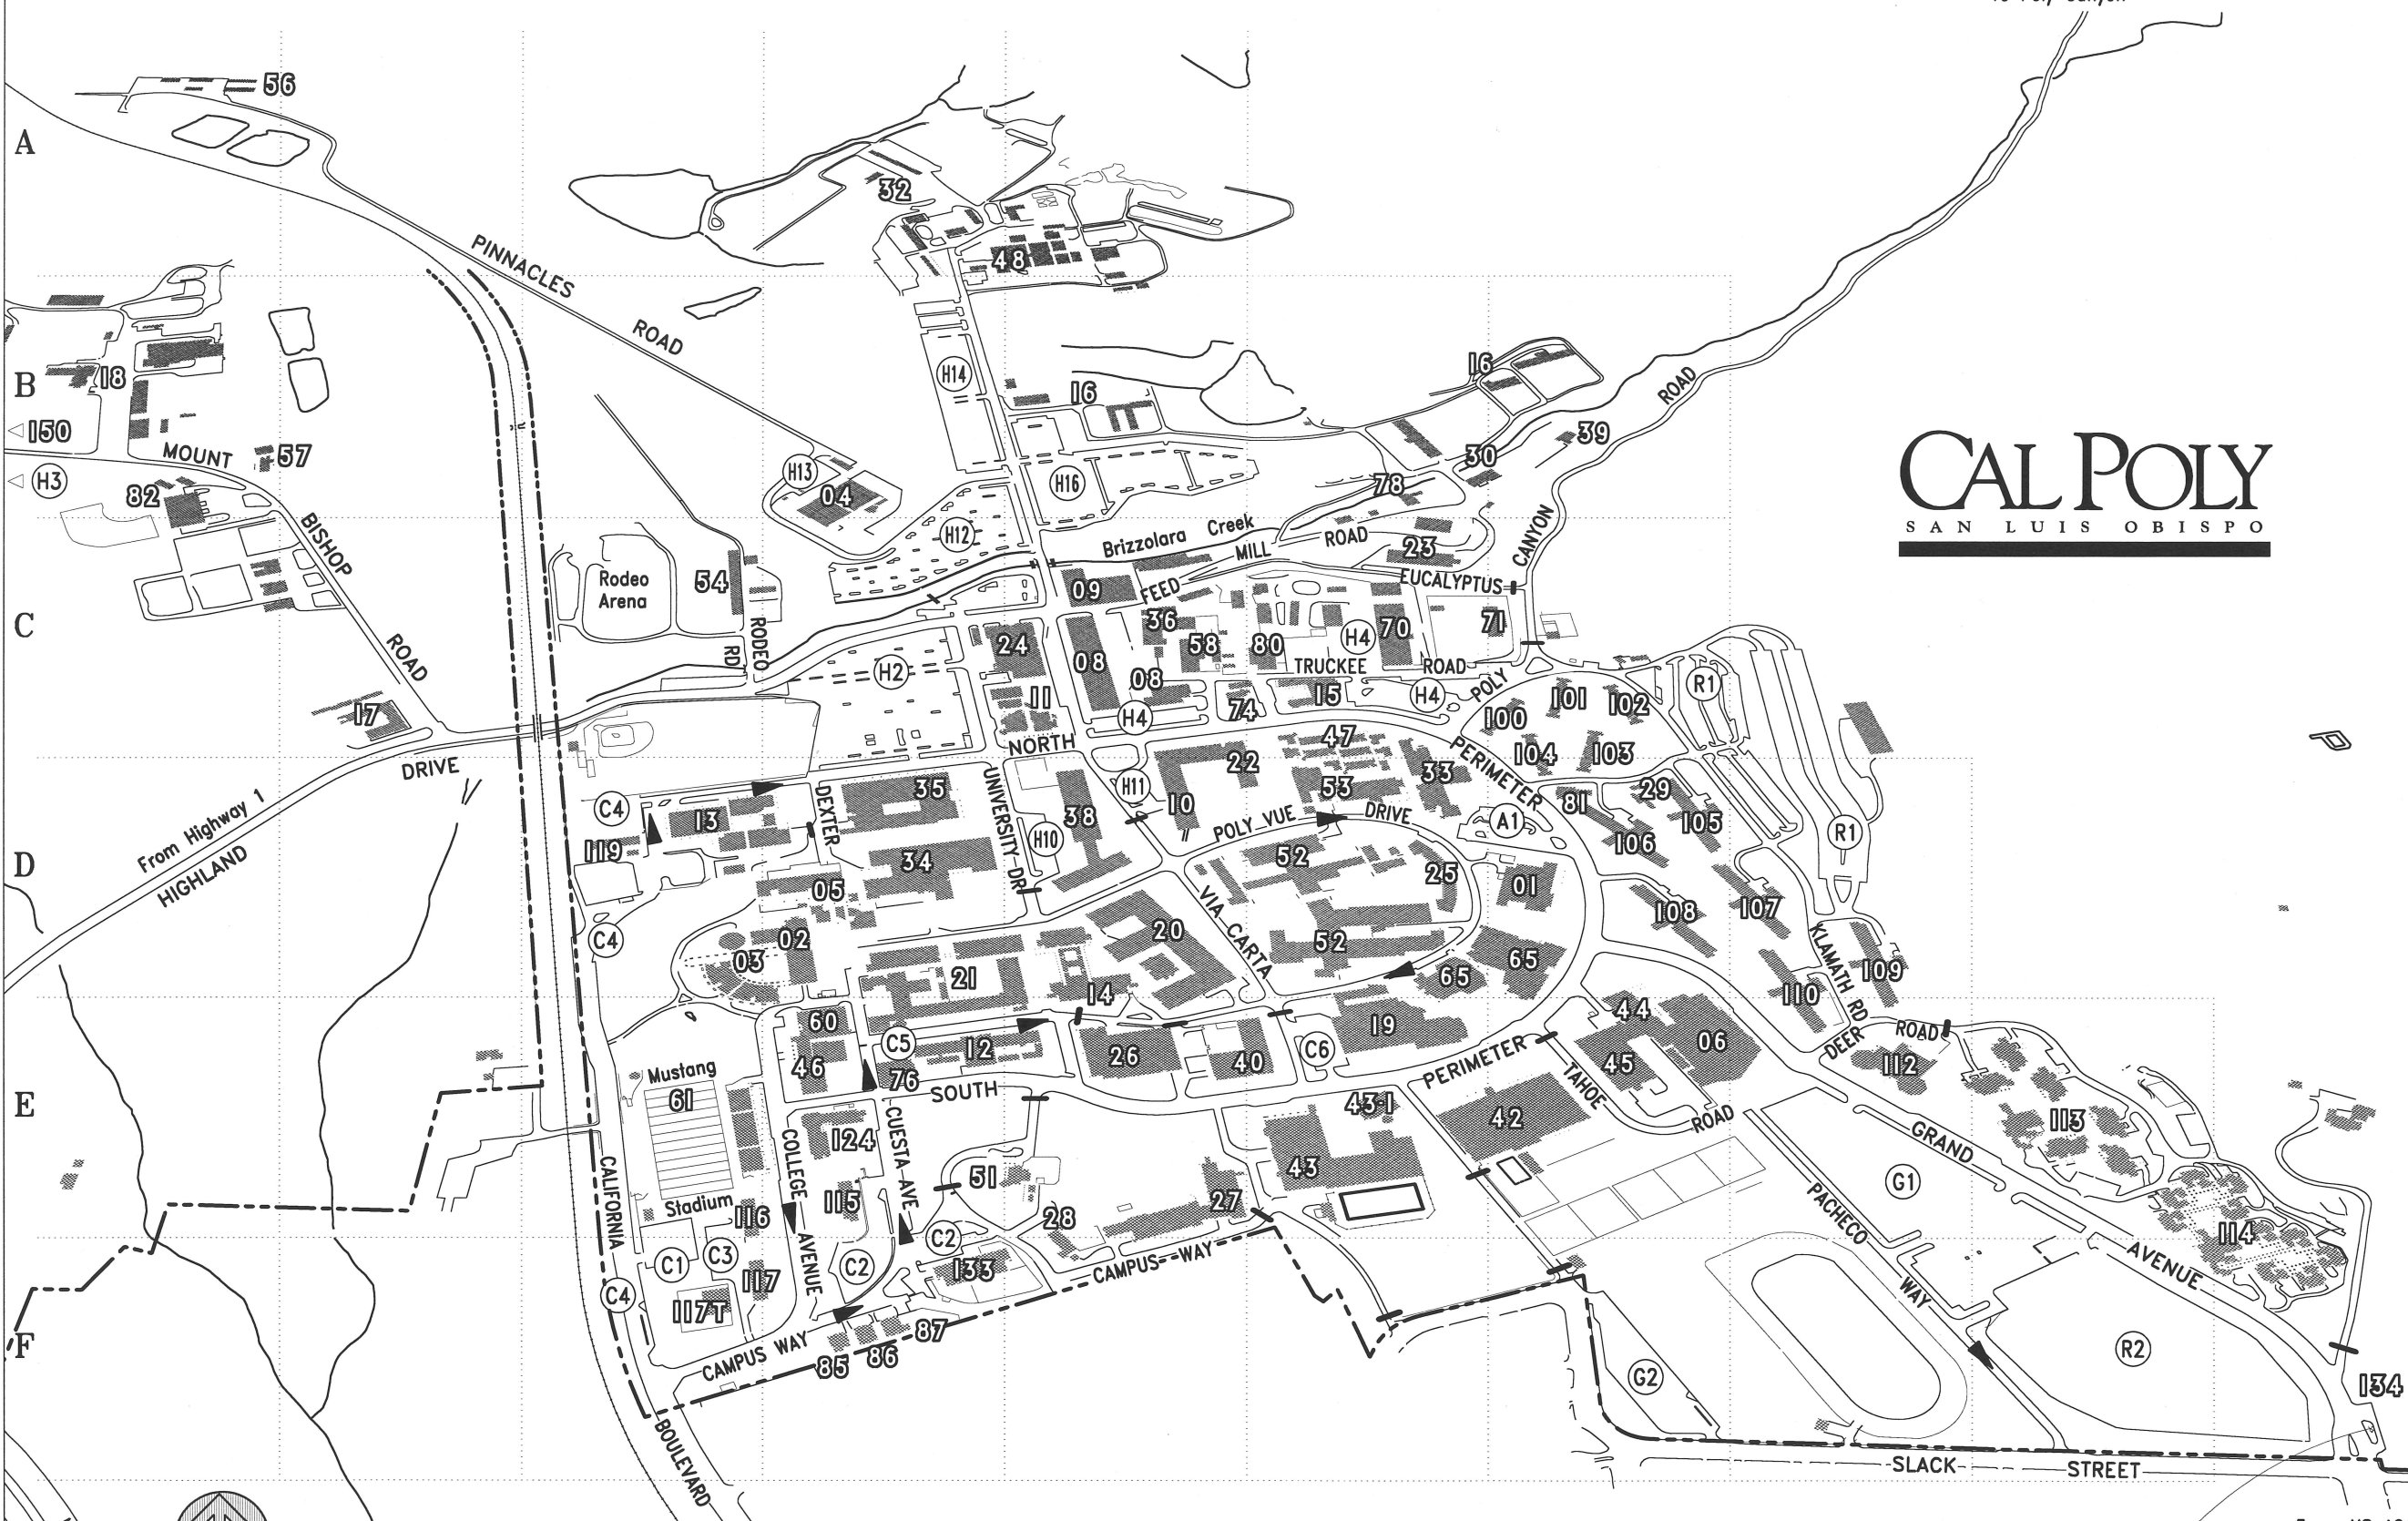

1 2 3 4 5 6 7 8 9 10

To Poly Canyon

A  
B  
C  
D  
E  
F

# CAL POLY

SAN LUIS OBISPO

From Highway 1  
HIGHLAND

From US 101  
California Exit

From US 101  
Cal Poly Exit

April 1998

- Parking Lots
- ▲ One-way Traffic
- ▬ Limited Access
- - - Campus Property