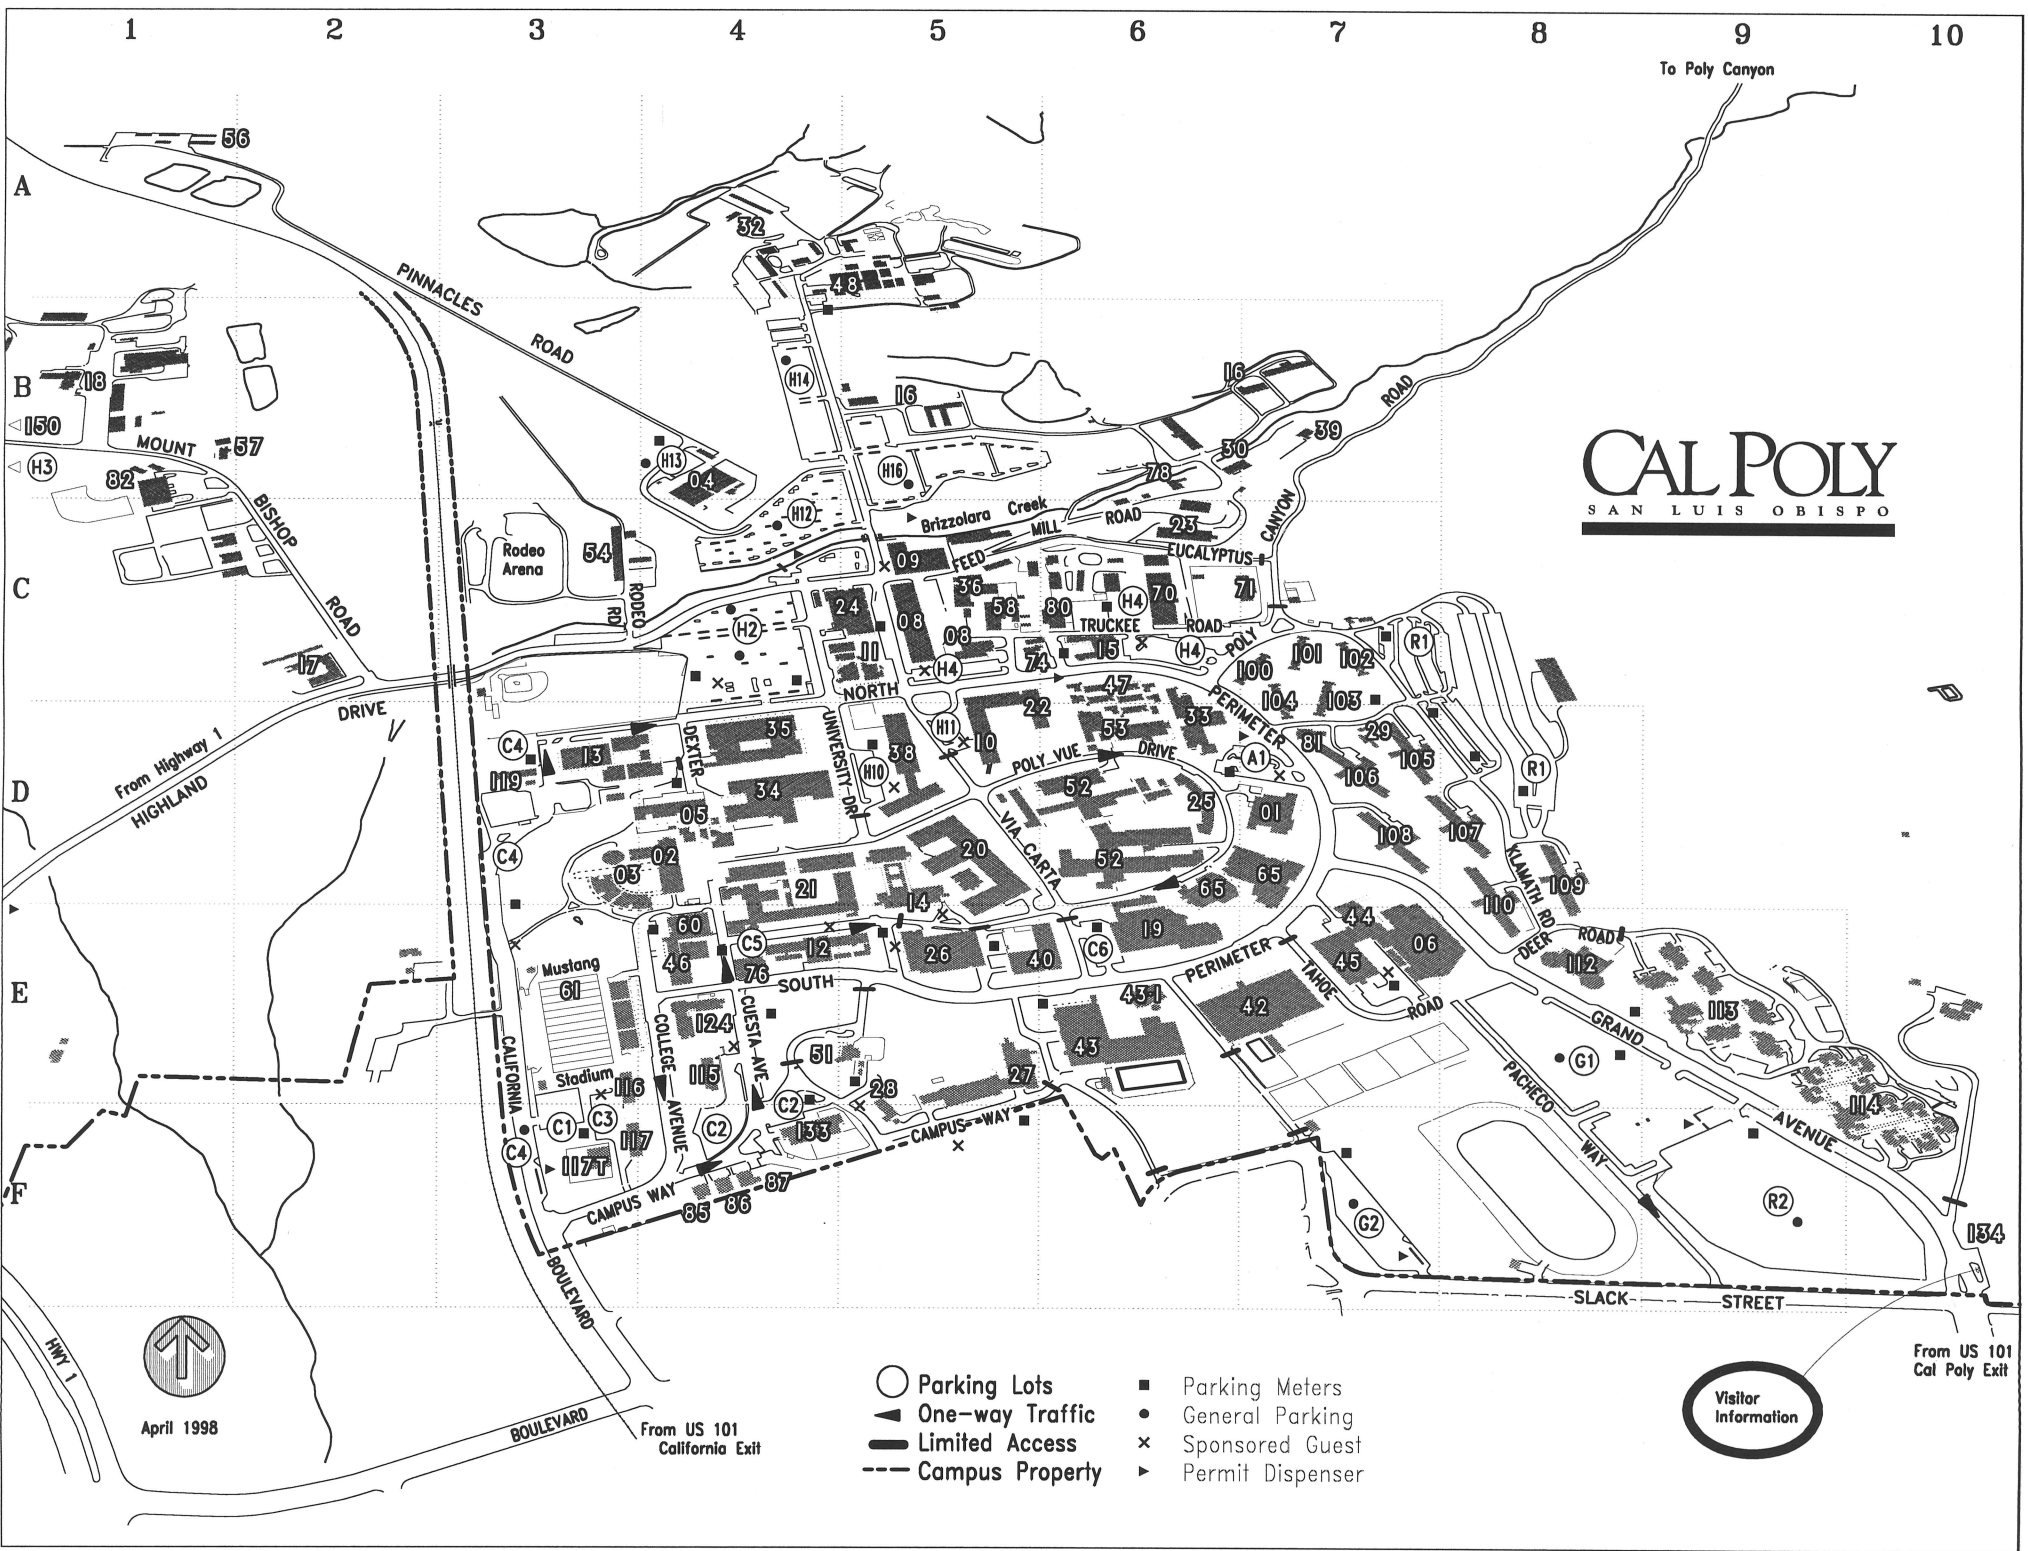

CAL POLY

SAN LUIS OBISPO

To Poly Canyon

From Highway 1
HIGHLAND

From US 101
California Exit

From US 101
Cal Poly Exit

April 1998

- Parking Lots
- ▲ One-way Traffic
- ▬ Limited Access
- - - Campus Property
- Parking Meters
- General Parking
- × Sponsored Guest
- ▶ Permit Dispenser