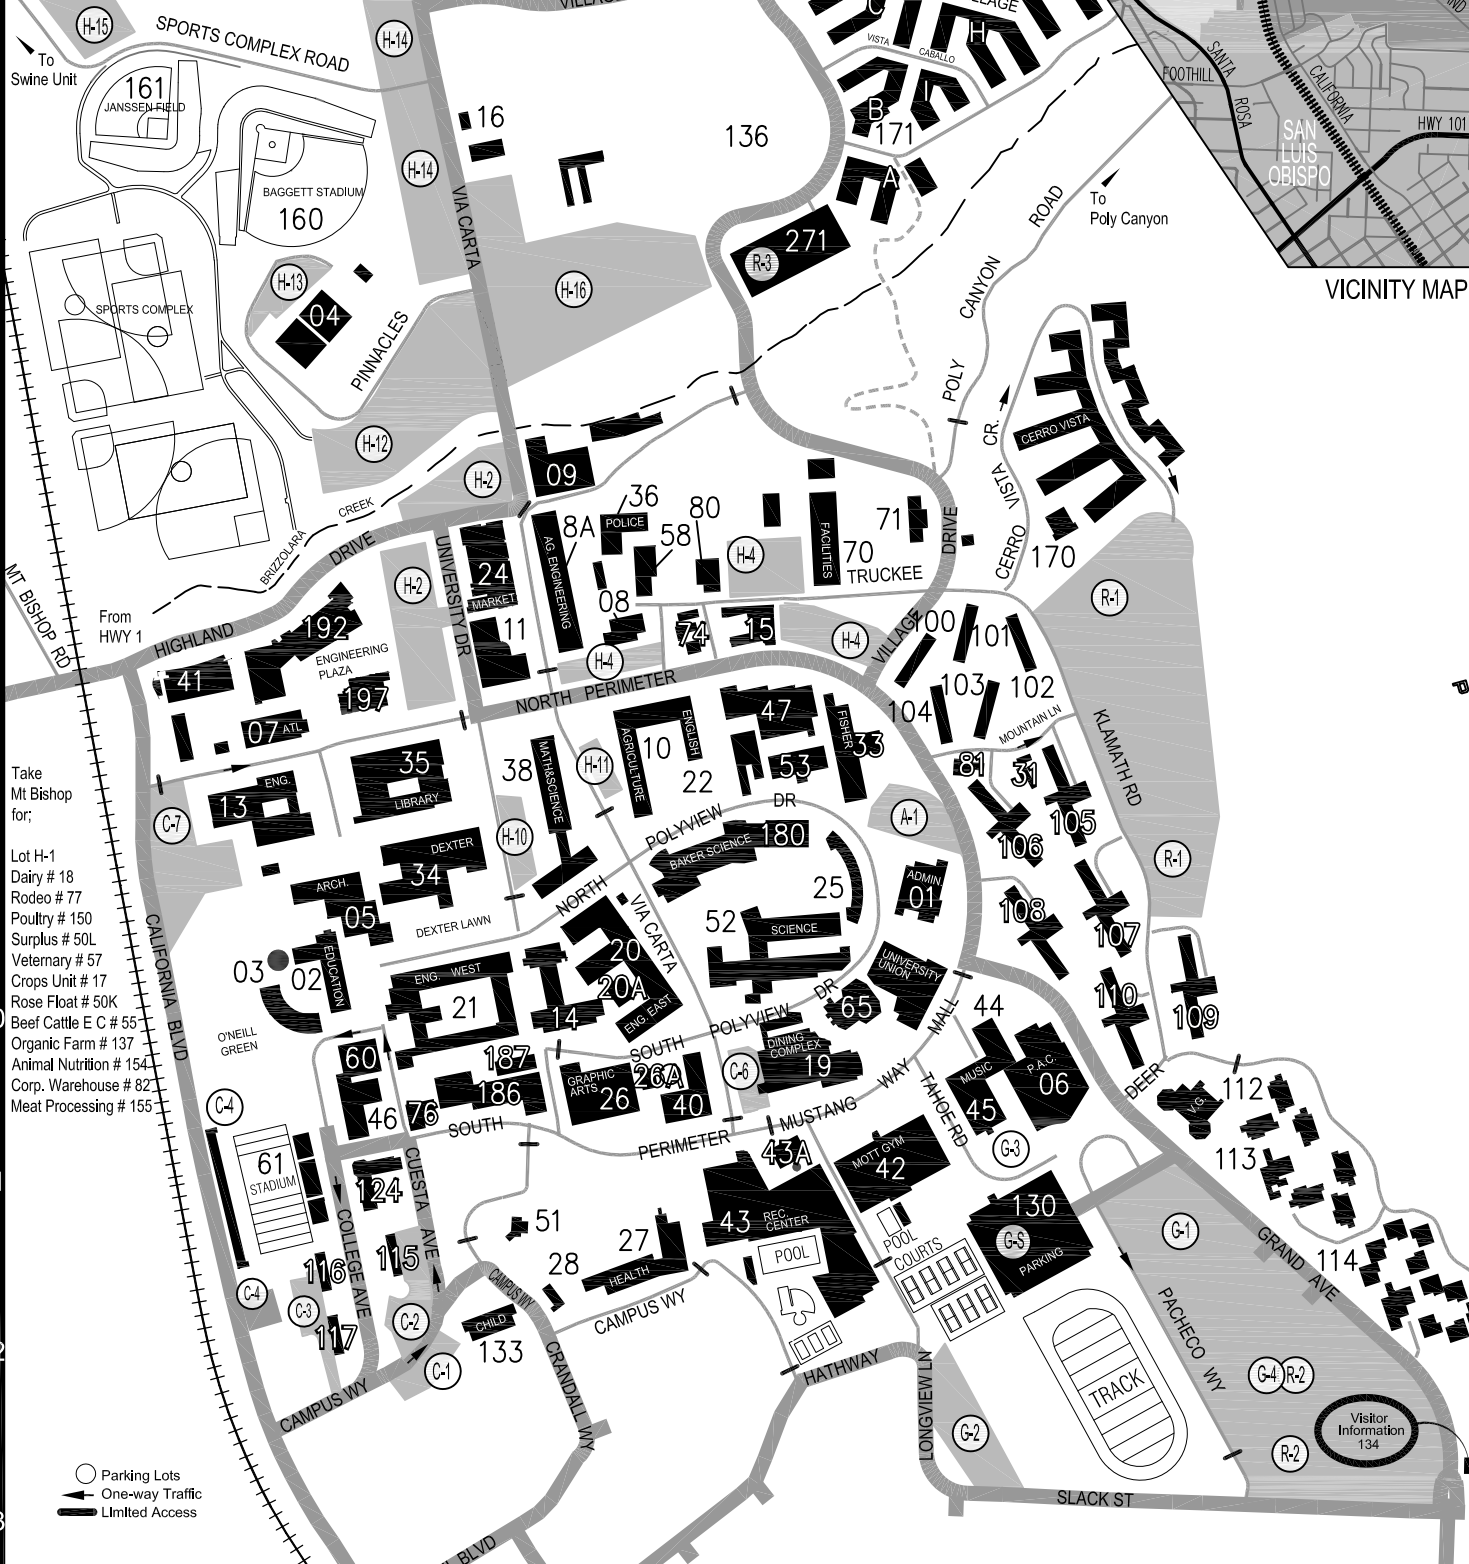

CAL POLY

SAN LUIS OBISPO

LEANING PINE ARBORETUM

371B

371 R-4

CAMPUS CORE

VICINITY MAP

3
4
5
6
7
8
9
10
11
12
13

1
2
3
4
5
6
7
8

- Take Mt Bishop for:
- Lot H-1
 - Dairy # 18
 - Rodeo # 77
 - Poultry # 150
 - Surplus # 50L
 - Veterinary # 57
 - Crops Unit # 17
 - Rose Float # 50K
 - Beef Cattle E C # 55
 - Organic Farm # 137
 - Animal Nutrition # 154
 - Corp. Warehouse # 82
 - Meat Processing # 155

- Parking Lots
- One-way Traffic
- Limited Access

I J K L M N O P