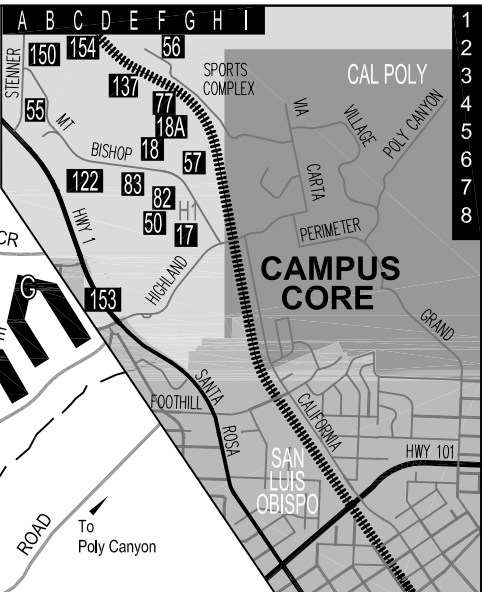

CAL POLY

SAN LUIS OBISPO

LEANING PINE ARBORETUM

371B

371 R-4

CAMPUS CORE

VICINITY MAP

3
4
5
6
7
8
9
10
11
12
13

1
2
3
4
5
6
7
8

- Take Mt Bishop for:
- Lot H-1
 - Dairy # 18
 - Rodeo # 77
 - Poultry # 150
 - Surplus # 50L
 - Veterinary # 57
 - Crops Unit # 17
 - Rose Float # 50K
 - Beef Cattle E C # 55
 - Organic Farm # 137
 - Animal Nutrition # 154
 - Corp. Warehouse # 82
 - Meat Processing # 155

- Parking Lots
- One-way Traffic
- Limited Access

I J K L M N O P