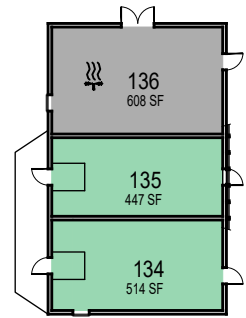

Bldg 13A

Engineering

Floor 1

000000 UNASSIGN	107500 OCOB	120000 ACAD AFRS	137500 UNIV DEV	120600 REDGE
102500 CAFES	110000 CLA	120400 ITS	140000 STUD AFRS	120800 SEM
105000 CAED	112500 CENG	121300 DIV/INCL	145000 PRESIDENT	130000 UNIV PERS
117500 CSM	125000 AFD	150000 UNIV SUP	160000 UCM	

April 2023

1"=35'

Engineering
Floor 2

00000 UNASSIGN	107500 OCOB	120000 ACAD AFRS	137500 UNIV DEV	120600 REDGE
102500 CAFES	110000 CLA	120400 ITS	140000 STUD AFRS	120800 SEM
105000 CAED	112500 CENG	121300 DIV/INCL	145000 PRESIDENT	130000 UNIV PERS
117500 CSM	125000 AFD	150000 UNIV SUP	160000 UCM	

April 2023

1"=35'